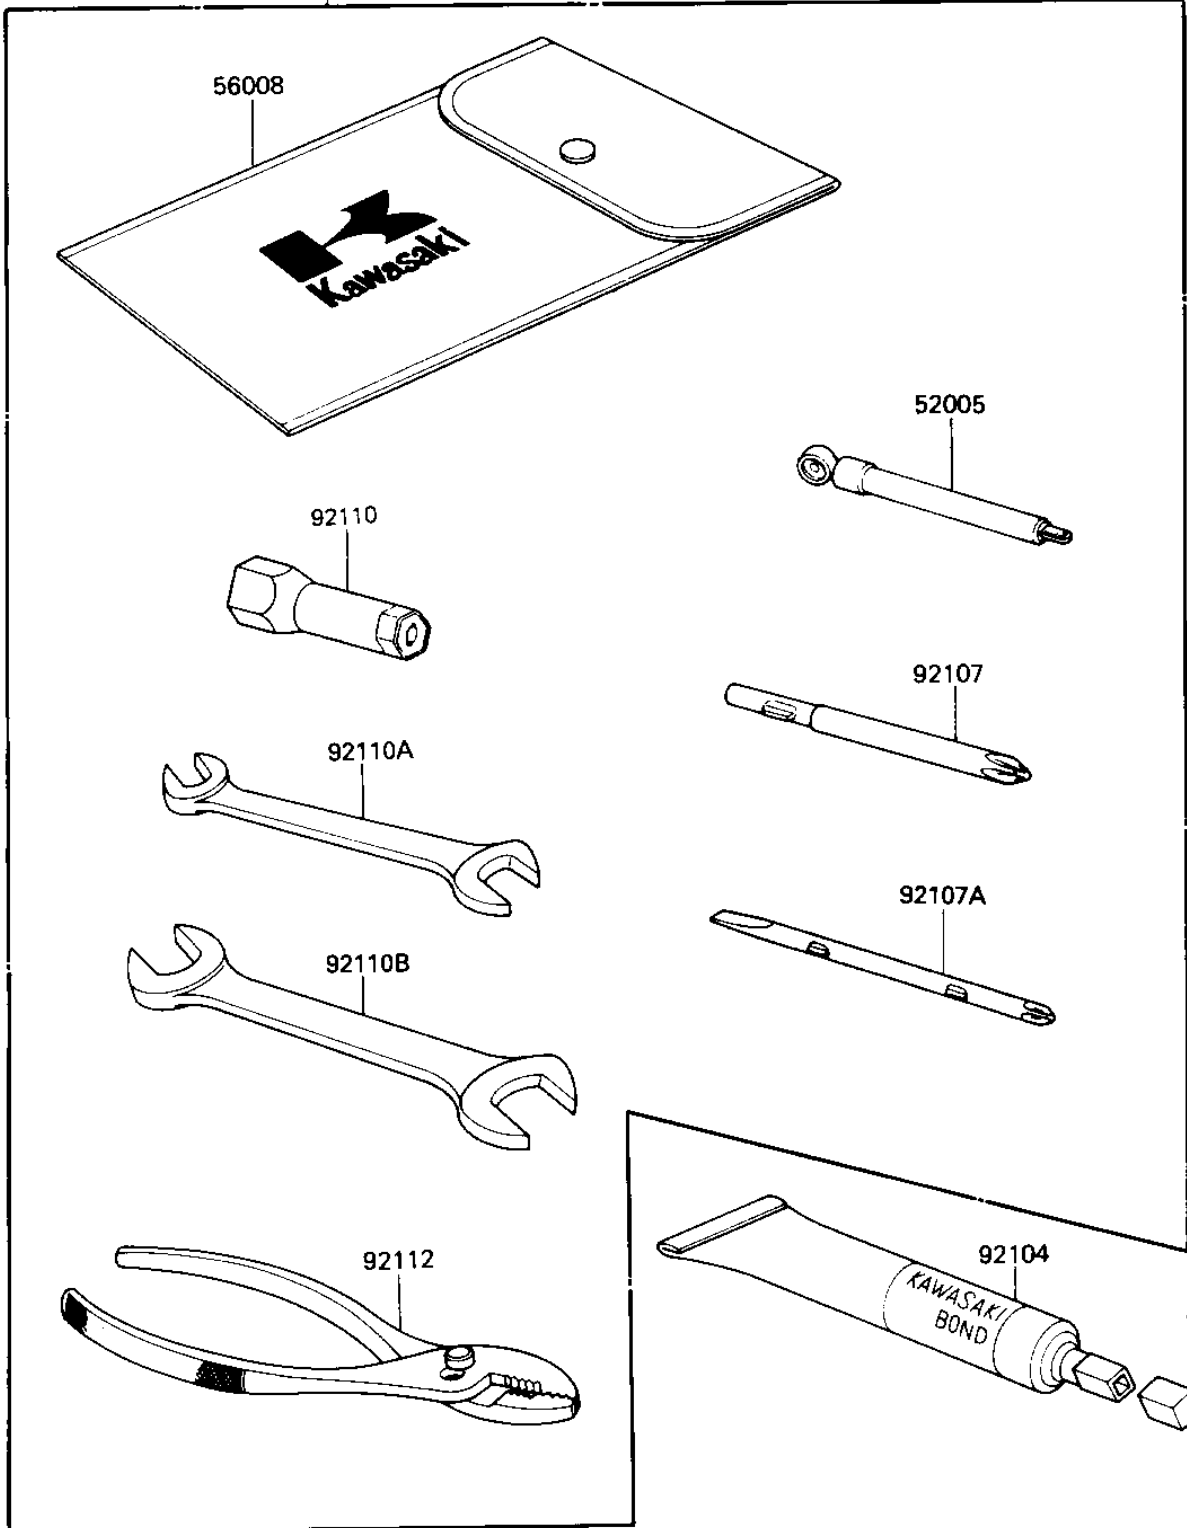

# 1984 LTD Shaft PARTS DIAGRAM

OWNER TOOLS

56007

F2810-0169

# 1984 LTD Shaft PARTS LIST

OWNER TOOLS

ITEM NAME	PART NUMBER	QUANTITY
-----------	-------------	----------