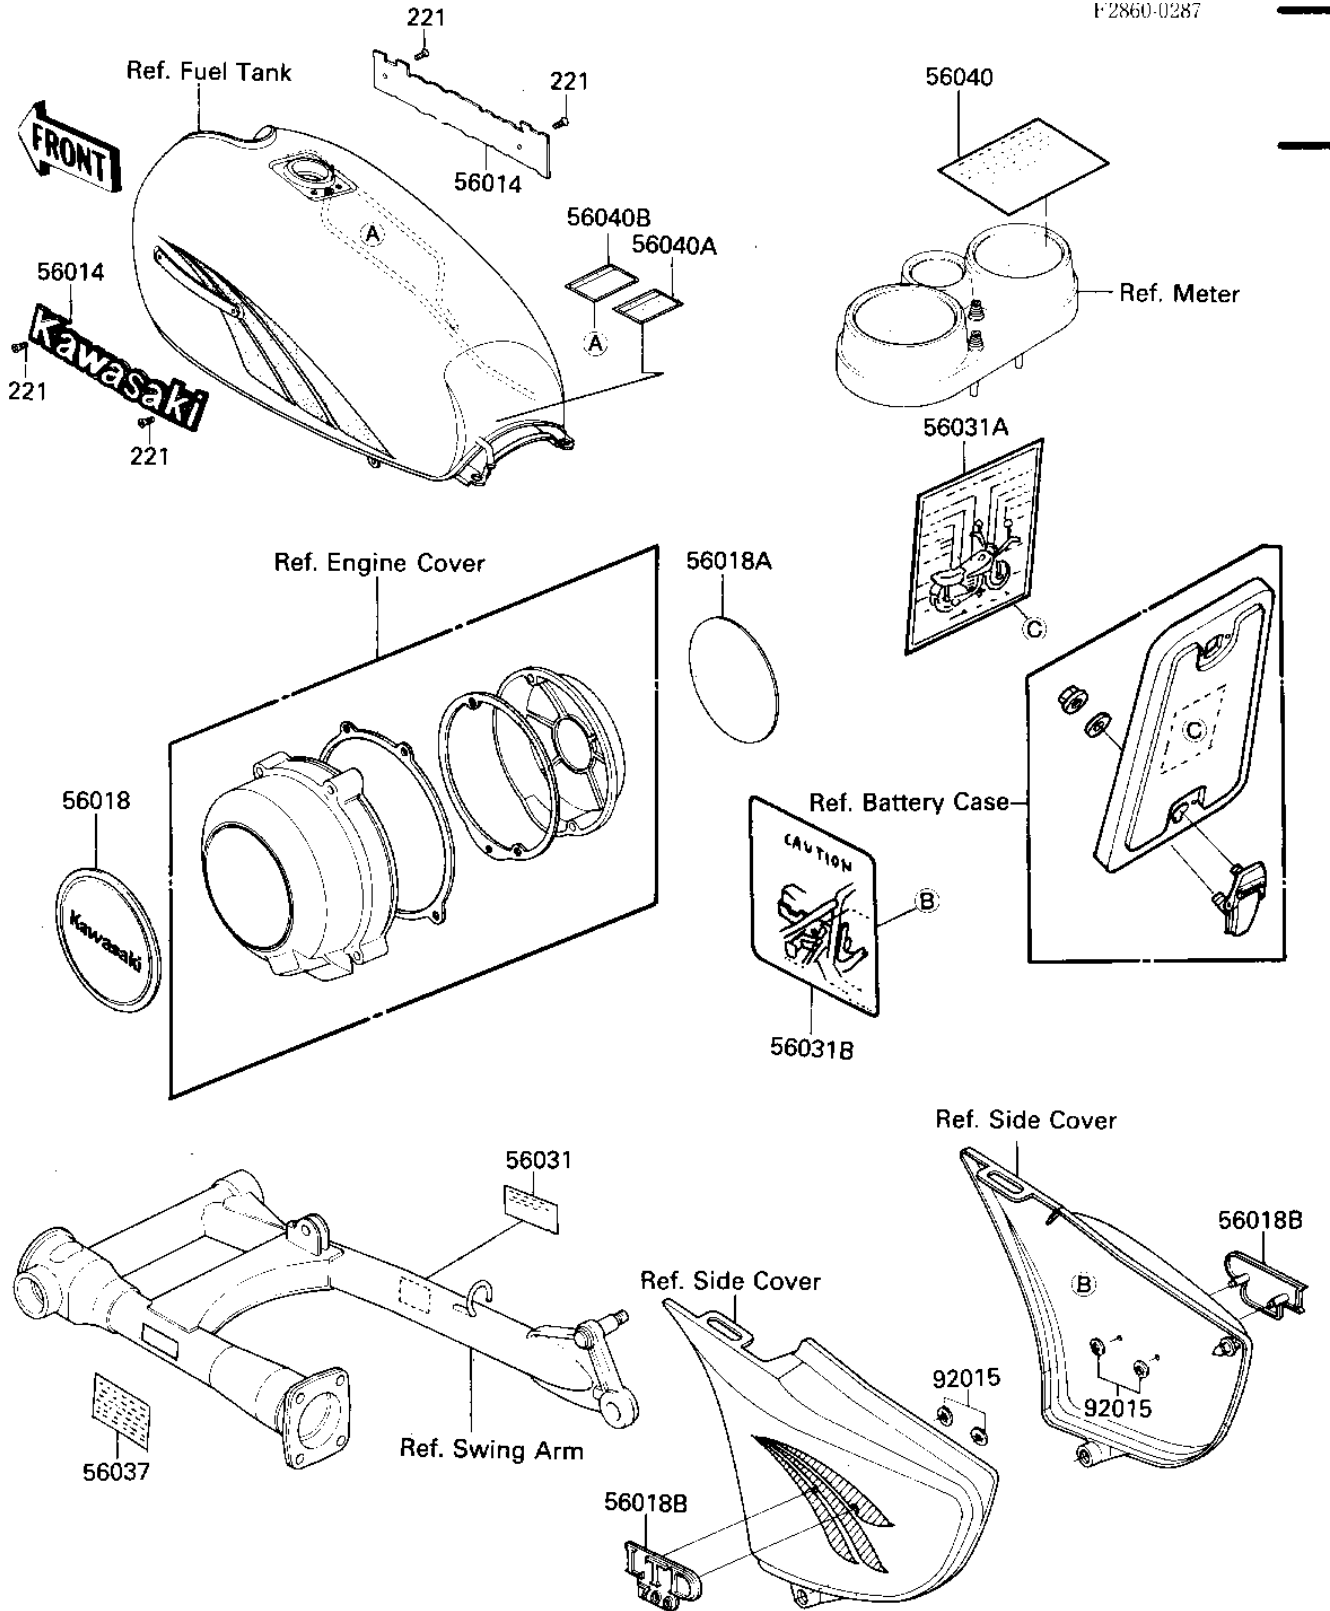

1985 LTD Shaft PARTS DIAGRAM

LABELS

F2860-0287

1985 LTD Shaft PARTS LIST

LABELS

| ITEM NAME | PART NUMBER | QUANTITY |
|--------------------------------------|-------------|----------|
| EMBLEM,FUEL TANK,"KAW (Ref # 56014) | 56014-1062 | 2 |
| MARK,GENERATOR COVER (Ref # 56018) | 56018-1430 | 1 |
| MARK,PULSING COIL COV (Ref # 56018A) | 56018-1432 | 1 |
| MARK,SIDE COVER,"LTD7 (Ref # 56018B) | 56018-1495 | 2 |
| LABEL,OIL&OIL FILTER (Ref # 56031) | 56031-1124 | 1 |
| LABEL,DAILY SAFETY (Ref # 56031A) | 56031-1215 | 1 |
| LABEL-MANUAL,BATTERY (Ref # 56031B) | 56031-1347 | 1 |
| LABEL,TIRE & LOAD (Ref # 56037) | 56037-1278 | 1 |
| LABEL,BRAKE-IN (Ref # 56040) | 56040-1007 | 1 |
| LABEL,AIR INTAKE (Ref # 56040A) | 56040-1014 | 1 |
| LABEL-WARNING,FUEL TK (Ref # 56040B) | 56040-1121 | 1 |
| NUT,LOCK,3MM (Ref # 92015) | 92018-005 | 4 |
| SCREW-CSK-CROS (Ref # 221) | 221C0306 | 4 |