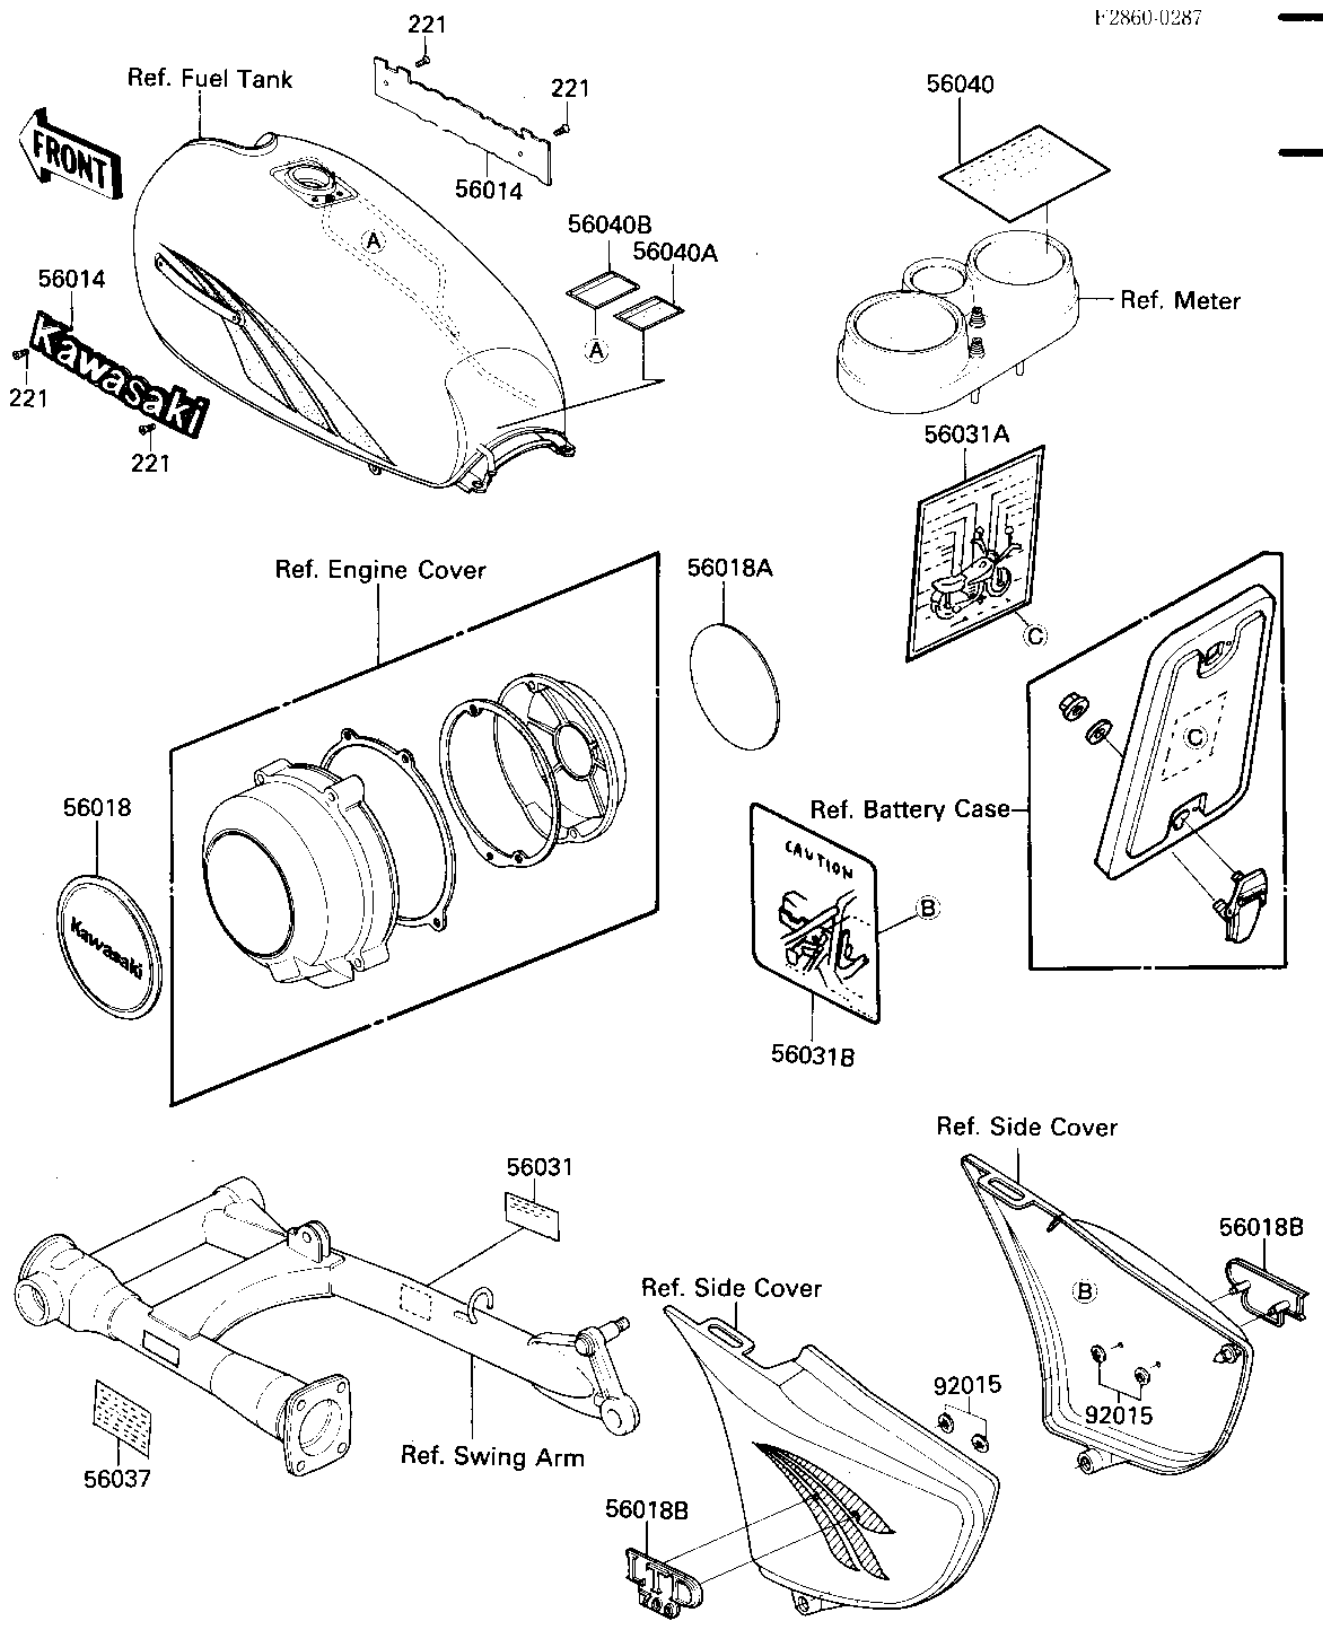

# 1985 LTD Shaft PARTS DIAGRAM

LABELS

F2860-0287

# 1985 LTD Shaft PARTS LIST

## LABELS

ITEM NAME	PART NUMBER	QUANTITY
EMBLEM,FUEL TANK,"KAW (Ref # 56014)	56014-1062	2
MARK,GENERATOR COVER (Ref # 56018)	56018-1430	1
MARK,PULSING COIL COV (Ref # 56018A)	56018-1432	1
MARK,SIDE COVER,"LTD7 (Ref # 56018B)	56018-1495	2
LABEL,OIL&OIL FILTER (Ref # 56031)	56031-1124	1
LABEL,DAILY SAFETY (Ref # 56031A)	56031-1215	1
LABEL-MANUAL,BATTERY (Ref # 56031B)	56031-1347	1
LABEL,TIRE & LOAD (Ref # 56037)	56037-1278	1
LABEL,BRAKE-IN (Ref # 56040)	56040-1007	1
LABEL,AIR INTAKE (Ref # 56040A)	56040-1014	1
LABEL-WARNING,FUEL TK (Ref # 56040B)	56040-1121	1
NUT,LOCK,3MM (Ref # 92015)	92018-005	4
SCREW-CSK-CROS (Ref # 221)	221C0306	4