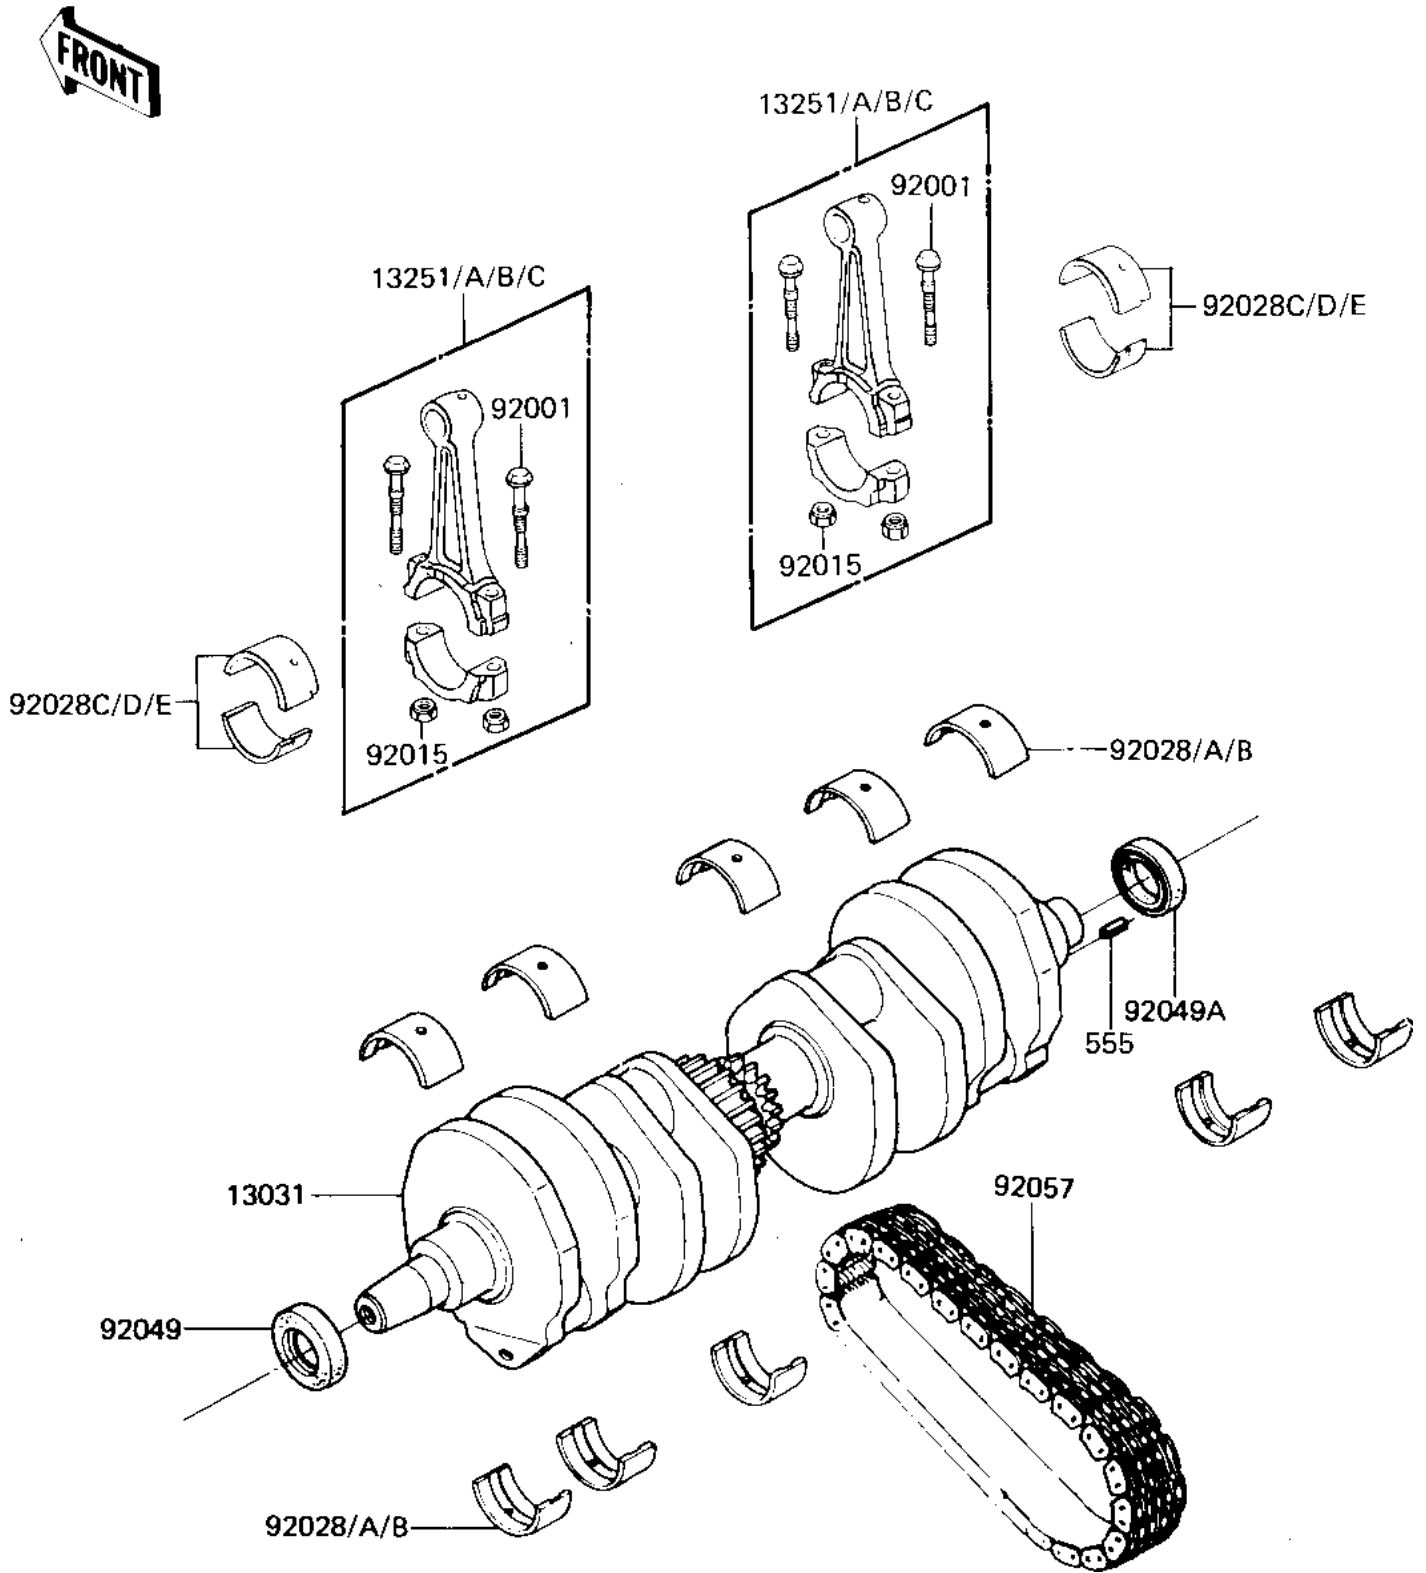

1985 GPz 750 PARTS DIAGRAM

CRANKSHAFT

E1321-0057

1985 GPz 750 PARTS LIST

CRANKSHAFT

ITEM NAME	PART NUMBER	QUANTITY
CRANKSHAFT-COMP (Ref # 13031)	13031-1314	1
CONNECTING ROD ASSY,J (Ref # 13251)	13251-1007-JJ	4
CONNECTING ROD ASSY,J (Ref # 13251A)	13251-1007-JJ	4
CONNECTING ROD ASSY,J (Ref # 13251B)	13251-1007-JJ	4
CONNECTING ROD ASSY,K (Ref # 13251C)	13251-1007-KK	4
BOLT,CONNECTING ROD,8 (Ref # 92001)	92001-1887	8
NUT,FLANGED,8MM (Ref # 92015)	92015-1311	8
BUSHING,CRANKSHAFT (Ref # 92028)	92028-1100	10
BUSHING,CRANKSHAFT (Ref # 92028A)	92028-1101	10
BUSHING,CRANKSHAFT (Ref # 92028B)	92028-1102	10
BUSHING,CONNECTING RO (Ref # 92028C)	92028-1203	8
BUSHING,CONNECTING RO (Ref # 92028D)	92028-1204	8
BUSHING,CONNECTING RO (Ref # 92028E)	92028-1205	8
SEAL-OIL,HSCY25X39X7 (Ref # 92049)	92049-1090	1
OIL SEAL,HSCY25397 (Ref # 92049A)	92050-081	1
CHAIN,PRIMARY 52L (Ref # 92057)	13122-007	1
PIN-SPRING,4X8 (Ref # 555)	555A0408	1