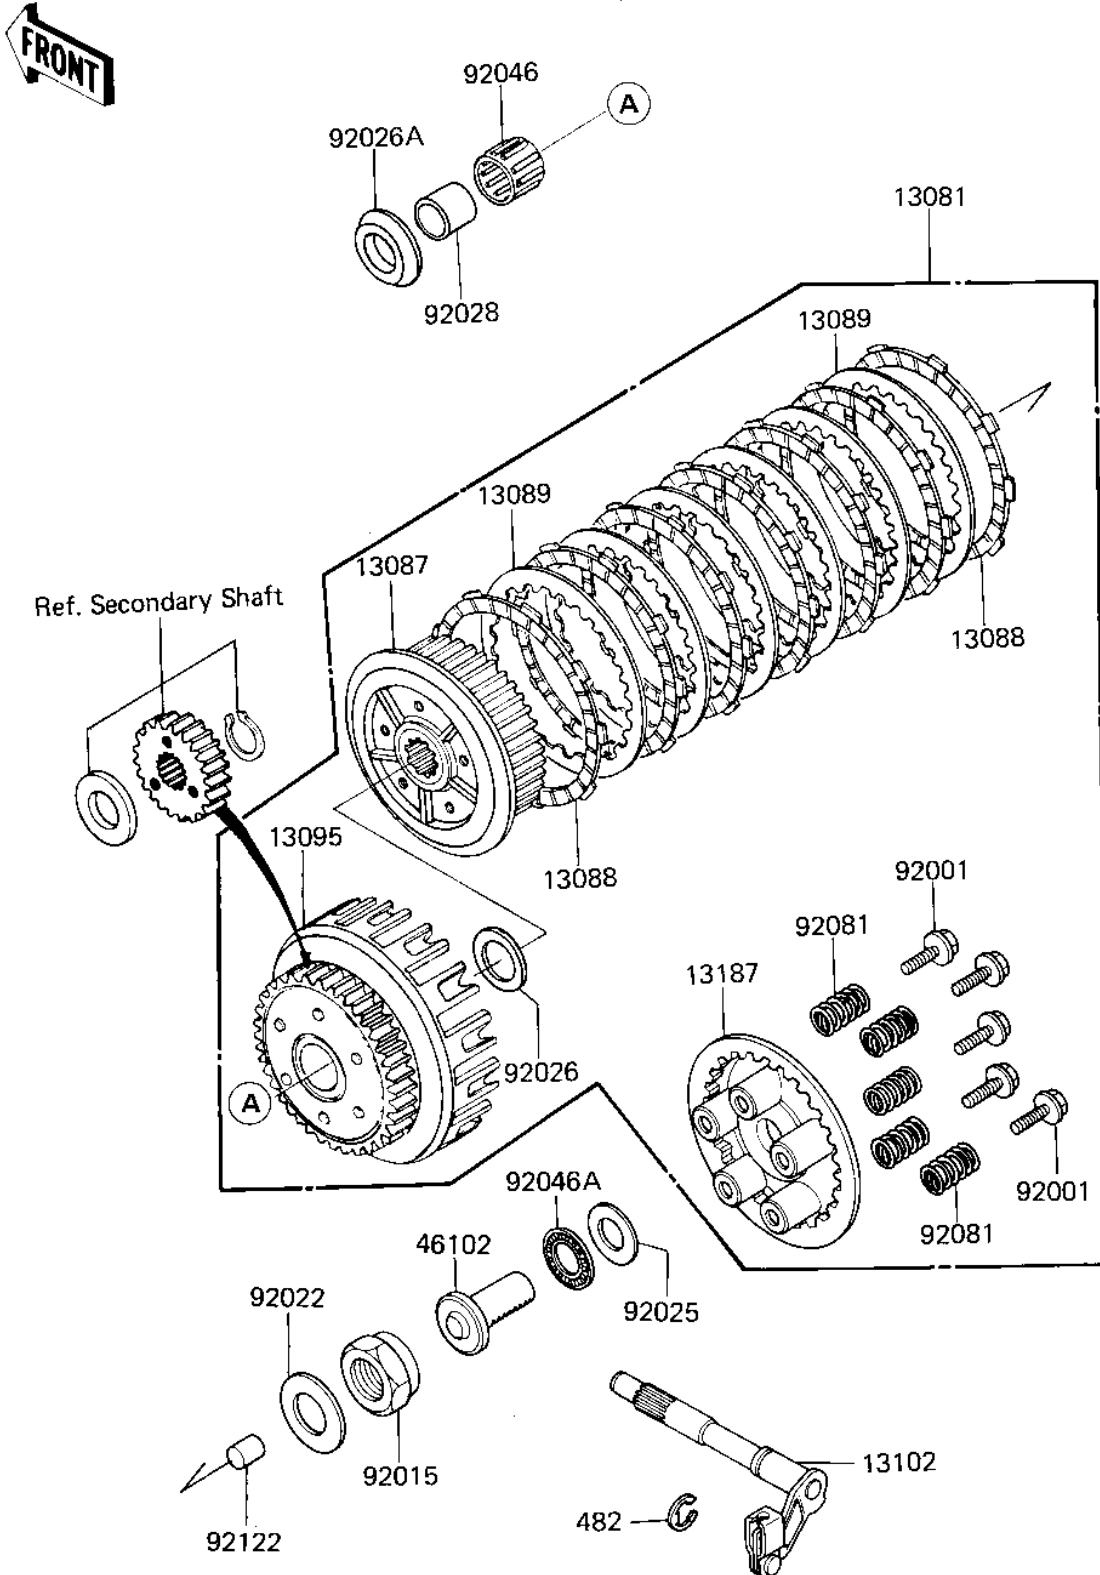

1985 GPz 750 PARTS DIAGRAM

CLUTCH

E1350-0071

1985 GPz 750 PARTS LIST

CLUTCH

ITEM NAME	PART NUMBER	QUANTITY
CLUTCH-ASSY (Ref # 13081)	13081-1098	1
HUB,CLUTCH (Ref # 13087)	13087-043	1
PLATE,CLUTCH FRICTION (Ref # 13088)	13088-030	7
PLATE,CLUTCH STEEL (Ref # 13089)	13089-022	6
HOUSING,CLUTCH (Ref # 13095)	13095-1033	1
RELEASE-COMP-CLUTCH (Ref # 13102)	13102-1024	1
PLATE-CLUTCH OPERATIN (Ref # 13187)	13187-1014	1
ROD,CLUTCH,6T (Ref # 46102)	46102-1061	1
BOLT,CLUTCH SPR FITT (Ref # 92001)	92001-1066	5
NUT,20MM (Ref # 92015)	92015-1555	1
WASHER,PLAIN,2.3X20.3 (Ref # 92022)	92022-1116	1
SHIM,15.3X27.5X1.2 (Ref # 92025)	92025-1022	1
WASHER TH 25.5X47X2.5 (Ref # 92026)	92026-022	1
SPACER,THRUST,T=5.5MM (Ref # 92026A)	92026-116	1
BUSHING,CLUTCH (Ref # 92028)	92028-178	1
BEARING,KTV323723 (Ref # 92046)	92046-028	1
BEARING-NEEDLE,AXK110 (Ref # 92046A)	92046-1052	1
SPRING,CLUTCH (Ref # 92081)	92081-1176	5
ROLLER,10X12 (Ref # 92122)	92122-1019	1
CIRCLIP 9MM (Ref # 482)	482K9000	1