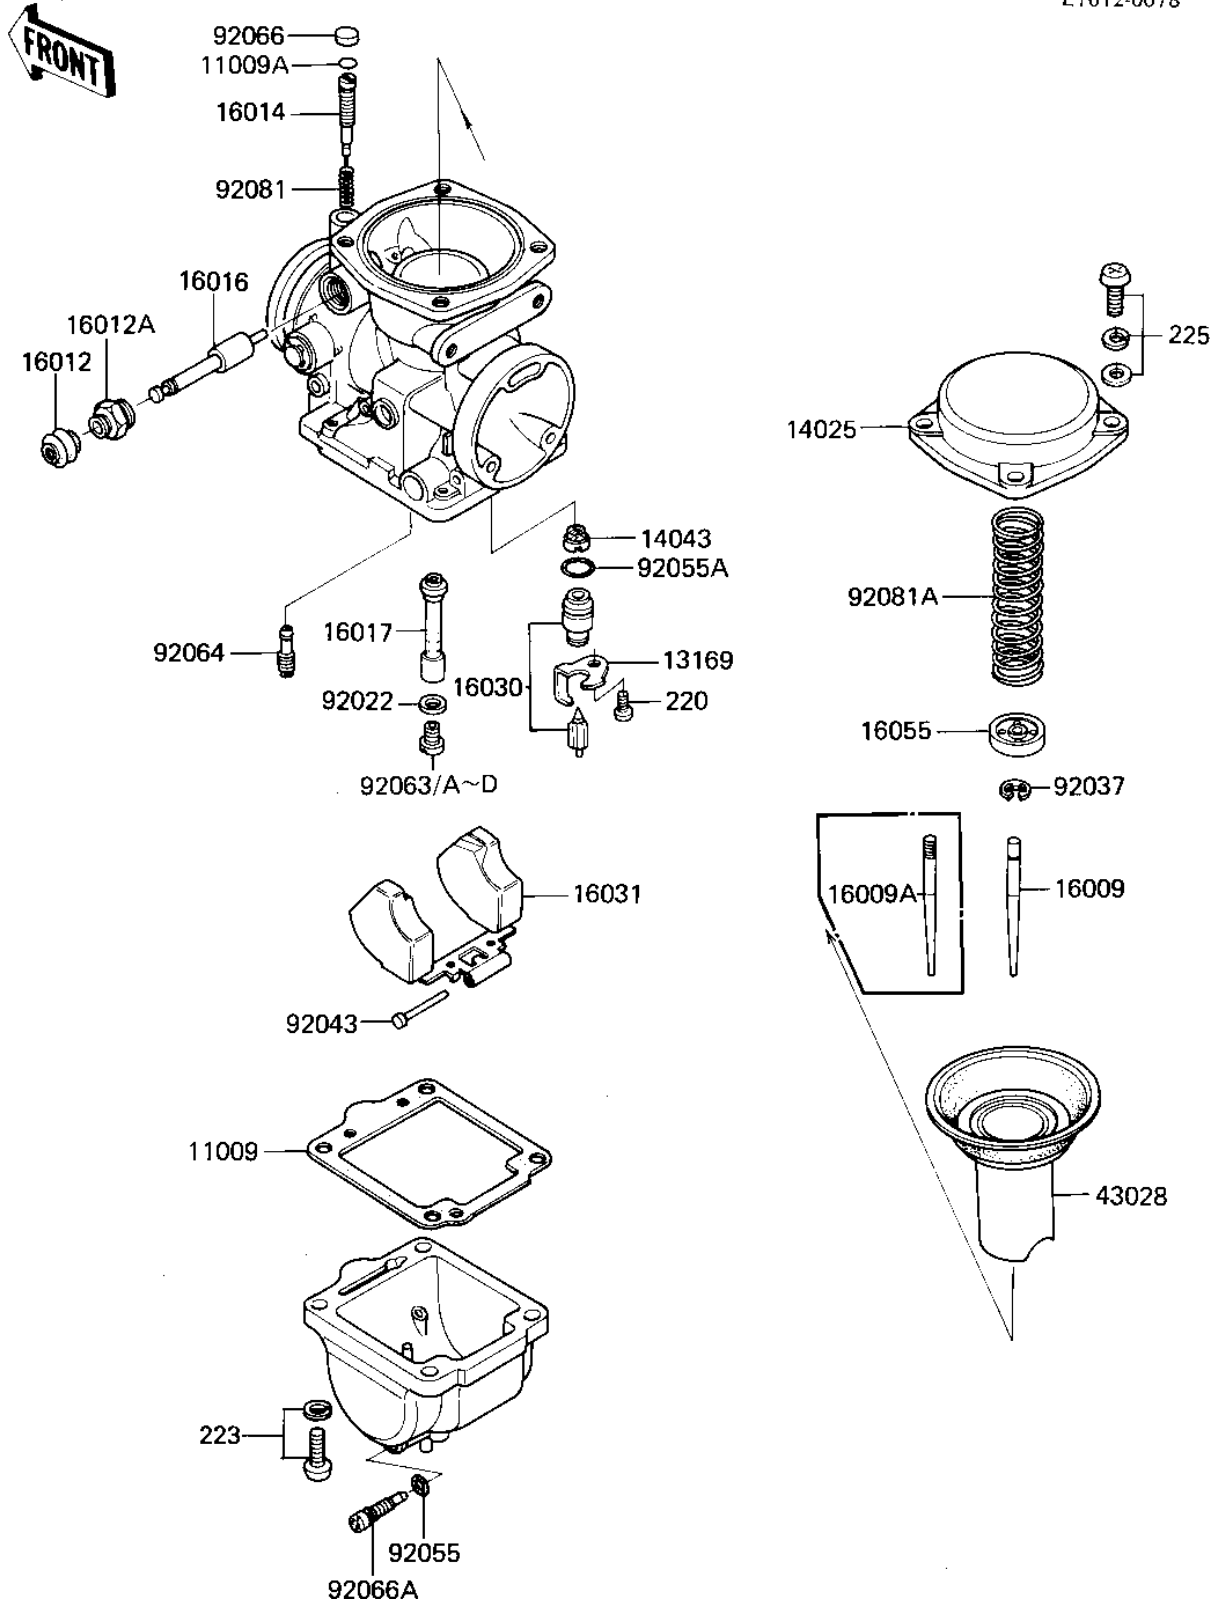

# 1985 GPz 750 PARTS DIAGRAM

## CARBURETOR PARTS

E1612-0078

## CARBURETOR PARTS

ITEM NAME	PART NUMBER	QUANTITY
GASKET,FLOAT CHAMBER (Ref # 11009)	11009-1241	4
"O" RING (Ref # 11009A)	16038-022	4
PLATE (Ref # 13169)	13169-1482	4
COVER,MIXING CHAMBER (Ref # 14025)	14025-1603	4
FILTER,FLOAT VALVE (Ref # 14043)	14043-1010	4
NEEDLE-JET,4BC6 (Ref # 16009)	16009-1204	4
NEEDLE-JET,4BC7 (Canada) (Ref # 16009A)	16009-1205	4
CAP-STARTER PLUNGER (Ref # 16012)	16012-1010	4
CAP-STARTER PLUNGER (Ref # 16012A)	16012-1011	4
SCREW-PILOT AIR (Ref # 16014)	16014-1014	4
PLUNGER (Ref # 16016)	16016-1019	4
JET-NEEDLE,Y-8 (Ref # 16017)	16017-1138	4
VALVE-FLOAT (Ref # 16030)	16030-1016	4
FLOAT (Ref # 16031)	16031-1013	4
PLATE,NEEDLE (Ref # 16055)	16055-010	4
DIAPHRAGM,VALVE (Ref # 43028)	43028-1037	4
WASHER MAIN JET (Ref # 92022)	16034-001	4
CIRCLIP (Ref # 92037)	16008-014	4
PIN,FLOAT (Ref # 92043)	16032-008	4
"O" RING (Ref # 92055)	92055-044	4
"O" RING (Ref # 92055A)	92055-1105	4
MAIN JET,#110R (Ref # 92063)	92063-1038	4
JET-MAIN,#A107.5R (Ref # 92063A)	92063-1041	4
MAIN JET,#A105R (Ref # 92063B)	92063-1042	4
MAIN JET,A115 (Ref # 92063C)	92063-1109	4
JET-MAIN,#A112.5 (Ref # 92063D)	92063-1110	4
JET-PILOT,#A37.5 (Ref # 92064)	92064-1036	4
PLUG,PILOT SCREW (Ref # 92066)	92066-1051	4
SCREW,DRAIN (Ref # 92066A)	92066-1064	4

## CARBURETOR PARTS

ITEM NAME	PART NUMBER	QUANTITY
SPRING,PILOT SCREW (Ref # 92081)	16022-016	4
SPRING,DIAPHRAGM VALV (Ref # 92081A)	92081-1603	4
SCREW PAN HEAD 4X6 (Ref # 220)	220B0406	4
SCREW-PAN-WS-CROS (Ref # 223)	223C0516	16
SCREW-PAN-WSP-CROS (Ref # 225)	225C0516	14