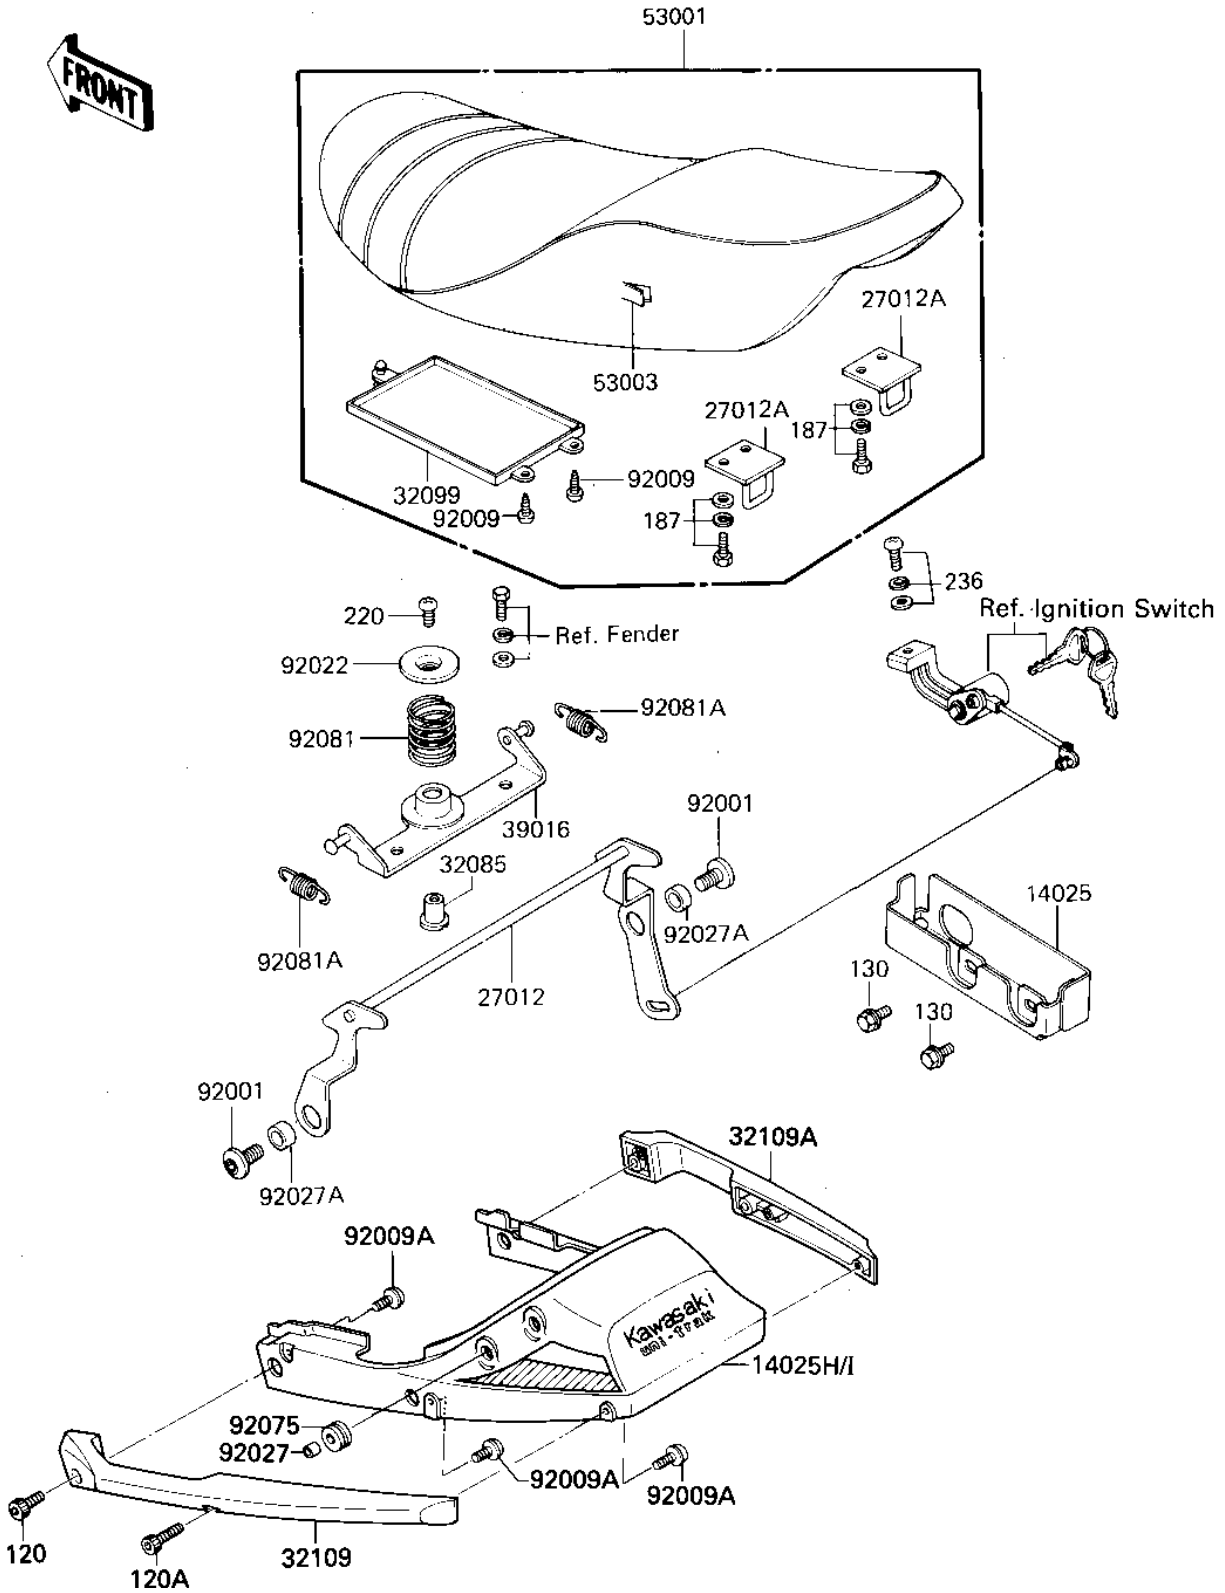

1985 GPz 750 PARTS DIAGRAM

SEAT/SEAT COVER

F2510-0251

1985 GPz 750 PARTS LIST

SEAT/SEAT COVER

ITEM NAME	PART NUMBER	QUANTITY
COVER,SEAT LOCK (Ref # 14025)	14025-1656	1
COVER,SEAT,EBONY (Ref # 14025H)	14025-5207-H8	1
COVER,SEAT,F.RED (Canada) (Ref # 14025I)	14025-5208-B1	1
HOOK,SEAT LOCK (Ref # 27012)	27012-1039	1
HOOK, SEAT (Ref # 27012A)	53008-021	2
STOPPER,SPRING (Ref # 32085)	32085-1130	1
CASE (Ref # 32099)	32099-011	1
GRIP-FRAME,SEAT,LH (Ref # 32109)	32109-1046	1
GRIP-FRAME,SEAT,RH (Ref # 32109A)	32109-1047	1
BRACKET-SPRING MOUNT, (Ref # 39016)	39016-1003	1
SEAT-ASSY,DUAL (Ref # 53001)	53001-1417	1
LEATHER,SEAT (Ref # 53003)	53003-1132	1
BOLT,8X16 (Ref # 92001)	92001-1841	2
SCREW (Ref # 92009)	92009-1043	2
SCREW,SEAT COVER (Ref # 92009A)	92009-1186	6
WASHER,SEAT (Ref # 92022)	92022-1411	1
COLLAR,6.8X10X8.5 (Ref # 92027)	92027-129	4
COLLAR,8.2X13X6 (Ref # 92027A)	92027-1565	2
DAMPER RUBBER (Ref # 92075)	92075-1028	4
SPRING,SEAT REMOVER (Ref # 92081)	92081-1579	1
SPRING,HOOK RETURN (Ref # 92081A)	92081-1580	2
BOLT-SOCKET (Ref # 120)	120S0825	2
BOLT-SOCKET,8X35,BLAC (Ref # 120A)	120S0835	2
BOLT,FLANGED,6X10 (Ref # 130)	130B0610	2
BOLT 6X14 (Ref # 187)	187B0614	4
SCREW PAN HEAD 6X10 (Ref # 220)	220B0610	1
SCREW-PAN-WSP-CROS (Ref # 236)	236B0612	1