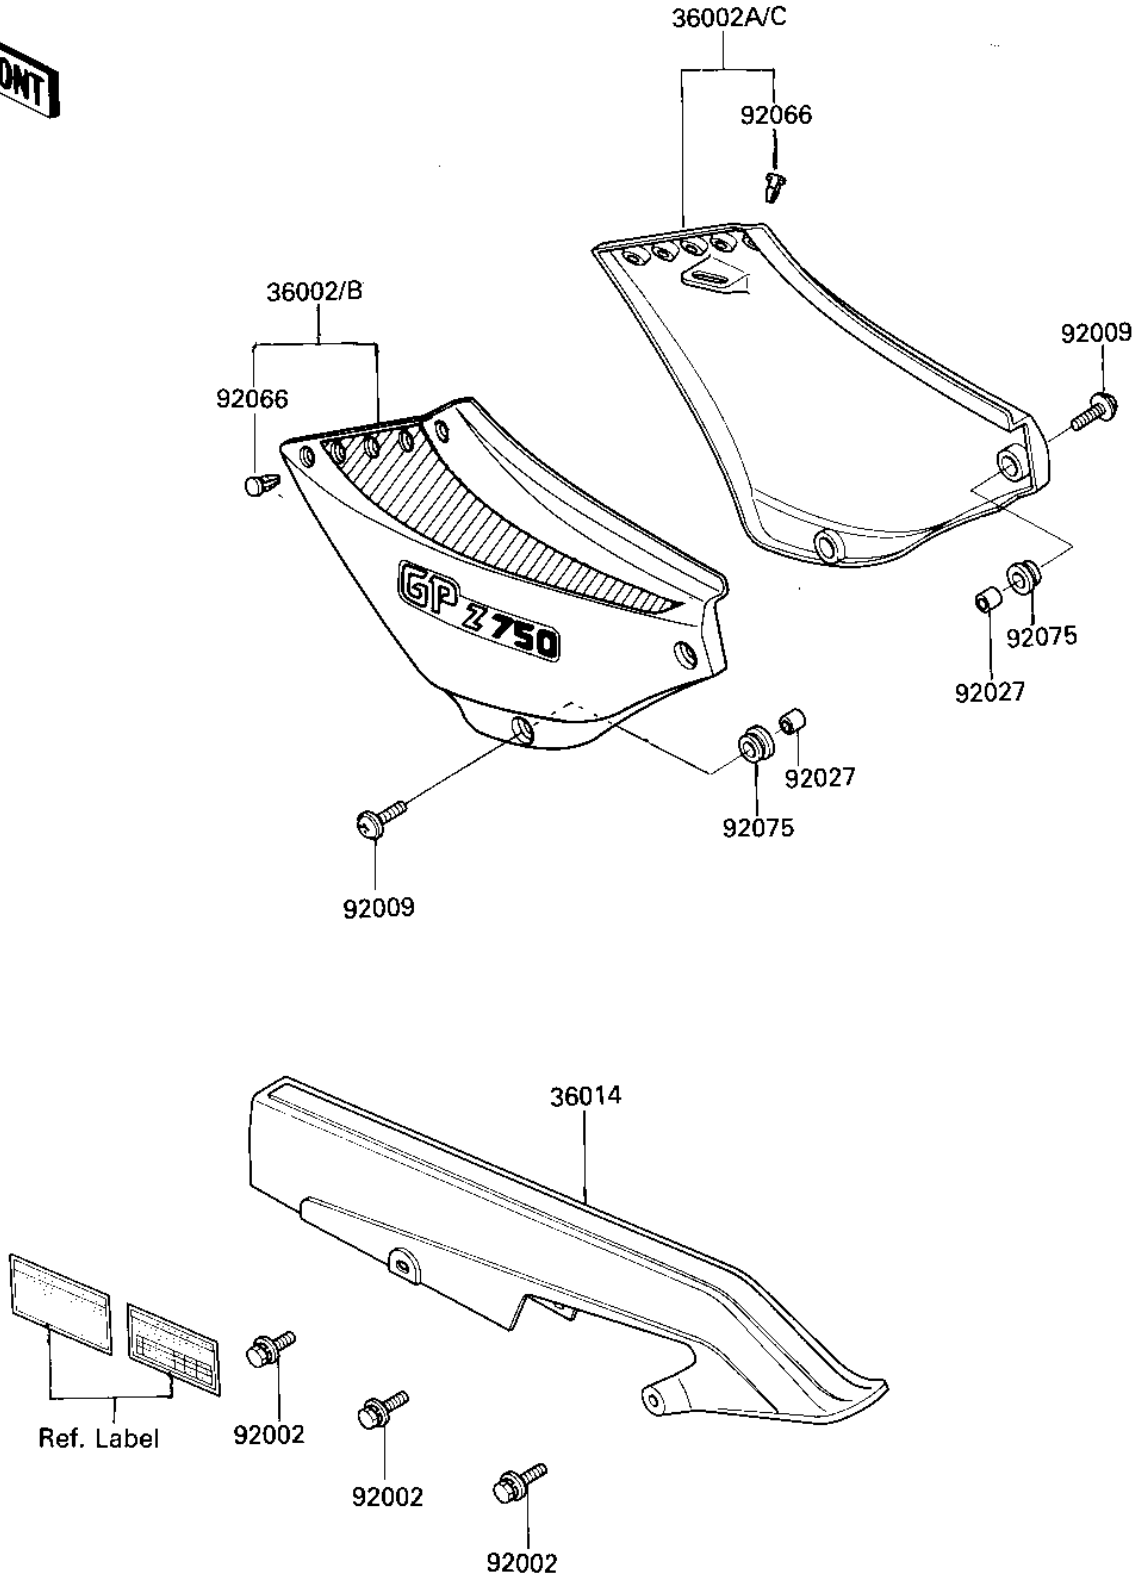

# 1985 GPz 750 PARTS DIAGRAM

SIDE COVERS/CHAIN COVER

F2610-0301

# 1985 GPz 750 PARTS LIST

## SIDE COVERS/CHAIN COVER

ITEM NAME	PART NUMBER	QUANTITY
COVER-SIDE,LH,EBONY (Ref # 36002)	36002-5007-H8	1
COVER-SIDE,RH,EBONY (Ref # 36002A)	36002-5008-H8	1
COVER-SIDE,LH,F.RED (Canada) (Ref # 36002B)	36002-5009-B1	1
COVER-SIDE,RH,F.RED (Canada) (Ref # 36002C)	36002-5010-B1	1
CASE-CHAIN (Ref # 36014)	36014-1101	1
BOLT (Ref # 92002)	92002-1242	3
SCREW,6X20,BLACK (Ref # 92009)	92009-1251	4
COLLAR,REAR FENDER (Ref # 92027)	92027-162	4
PLUG,SIDE COVER (Ref # 92066)	92066-1127	10
RUBBER,FENDER COVER (Ref # 92075)	92075-174	4