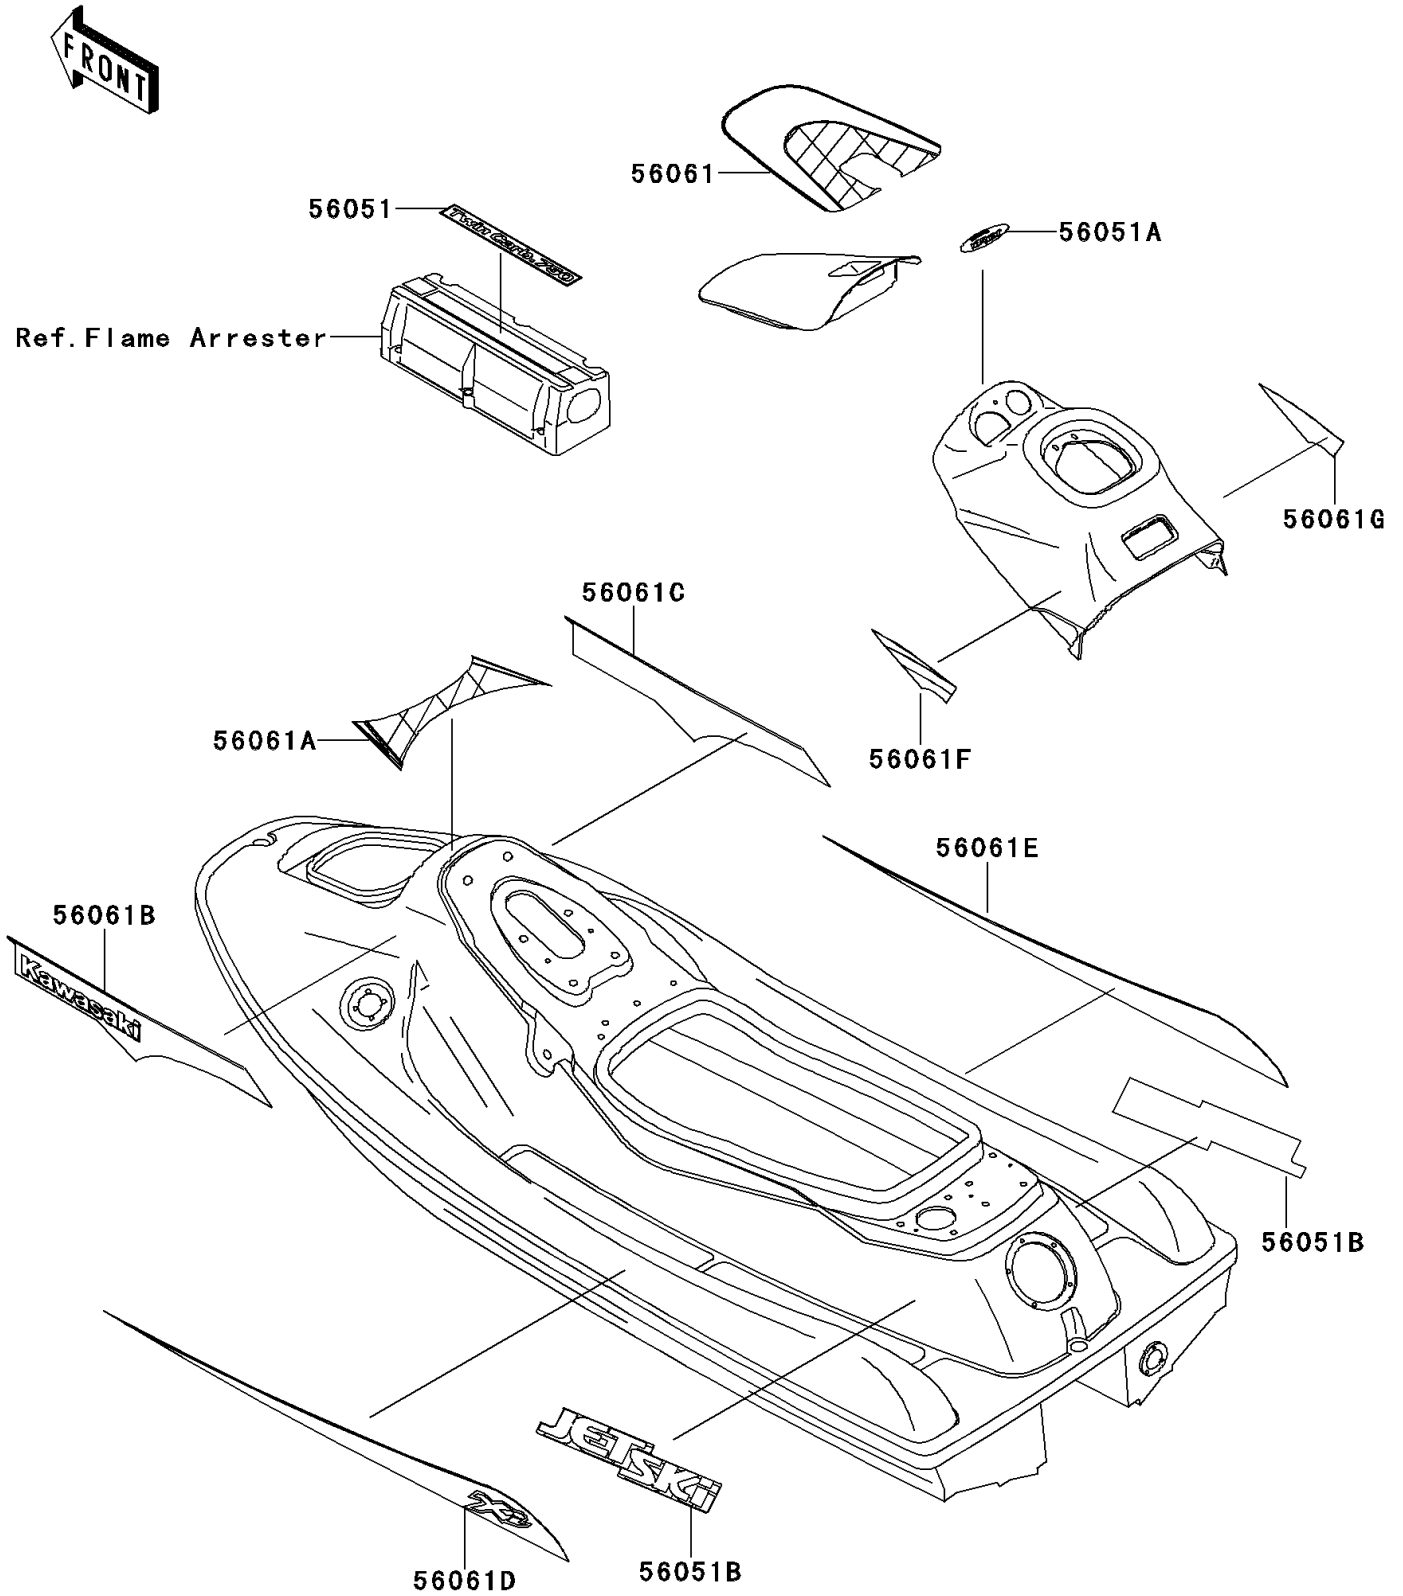

# 1997 Super Sport XI PARTS DIAGRAM

Decals(JH750-F2)

F3880A

# 1997 Super Sport XI PARTS LIST

Decals(JH750-F2)

ITEM NAME	PART NUMBER	QUANTITY
MARK,TWIN CARB.750 (Ref # 56051)	56051-3742	1
MARK,HANDLE COVER,JET SKI (Ref # 56051A)	56051-3751	1
MARK,DECK,JET SKI (Ref # 56051B)	56051-3764	2
PATTERN,HATCH COVER (Ref # 56061)	56061-3806	1
PATTERN,DECK,UPP (Ref # 56061A)	56061-3807	1
PATTERN,DECK,FR,LH (Ref # 56061B)	56061-3808	1
PATTERN,DECK,FR,RH (Ref # 56061C)	56061-3809	1
PATTERN,DECK,RR,LH (Ref # 56061D)	56061-3810	1
PATTERN,DECK,RR,RH (Ref # 56061E)	56061-3811	1
PATTERN,HANDLE COVER,LH (Ref # 56061F)	56061-3812	1
PATTERN,HANDLE COVER,RH (Ref # 56061G)	56061-3813	1