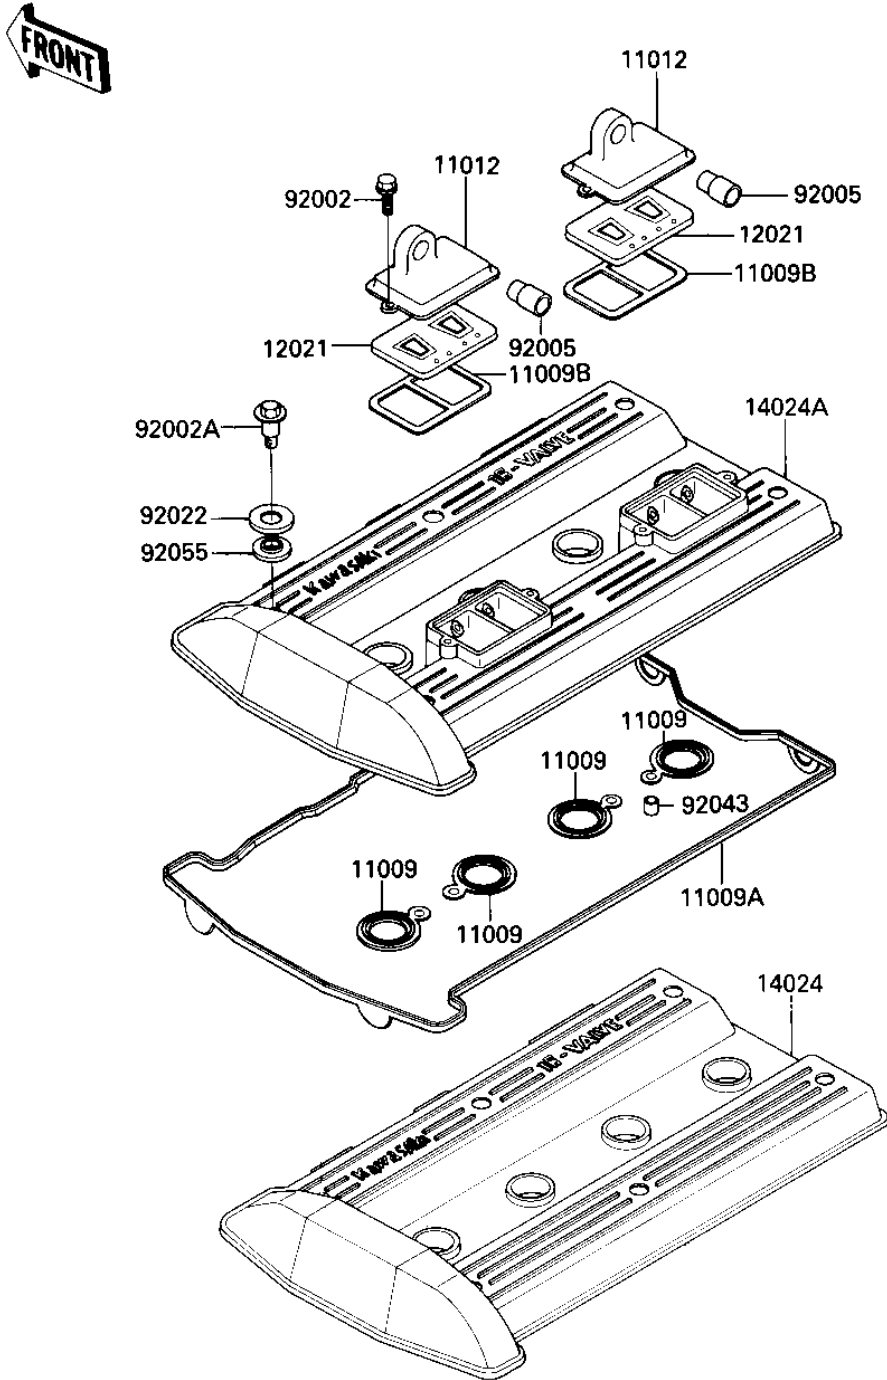

1984 Ninja® PARTS DIAGRAM

CYLINDER HEAD COVER (-E/NO. 031543)(E/NO

E1112-0074

(-E/No. 0315

1984 Ninja® PARTS LIST

CYLINDER HEAD COVER (-E/NO. 031543)(E/NO

ITEM NAME	PART NUMBER	QUANTITY
GASKET (Ref # 11009)	11009-1377	4
GASKET,CYLINDER HEAD (Ref # 11009A)	11009-1378	1
GASKET,REED VALVE (Ref # 11009B)	11009-1905	2
CAP,REED VALVE (Ref # 11012)	11012-1481	2
VALVE-ASSY-REED (Ref # 12021)	12021-1053	2
COVER,CYLINDER HEAD (Canada) (Ref # 14024)	14024-1082	1
COVER,CYLINDER HEAD (Ref # 14024A)	14024-1138	1
BOLT,6X22 (Ref # 92002)	92002-1068	4
BOLT (Ref # 92002A)	92150-1447	6
FITTING, REED VALVE (Ref # 92005)	92005-1006	2
WASHER,HEAD COVER BOL (Ref # 92022)	92022-1487	6
PIN,DOWEL,8X10 (Ref # 92043)	92043-1302	4
RING-O,HEAD COVER BOL (Ref # 92055)	92055-1225	6