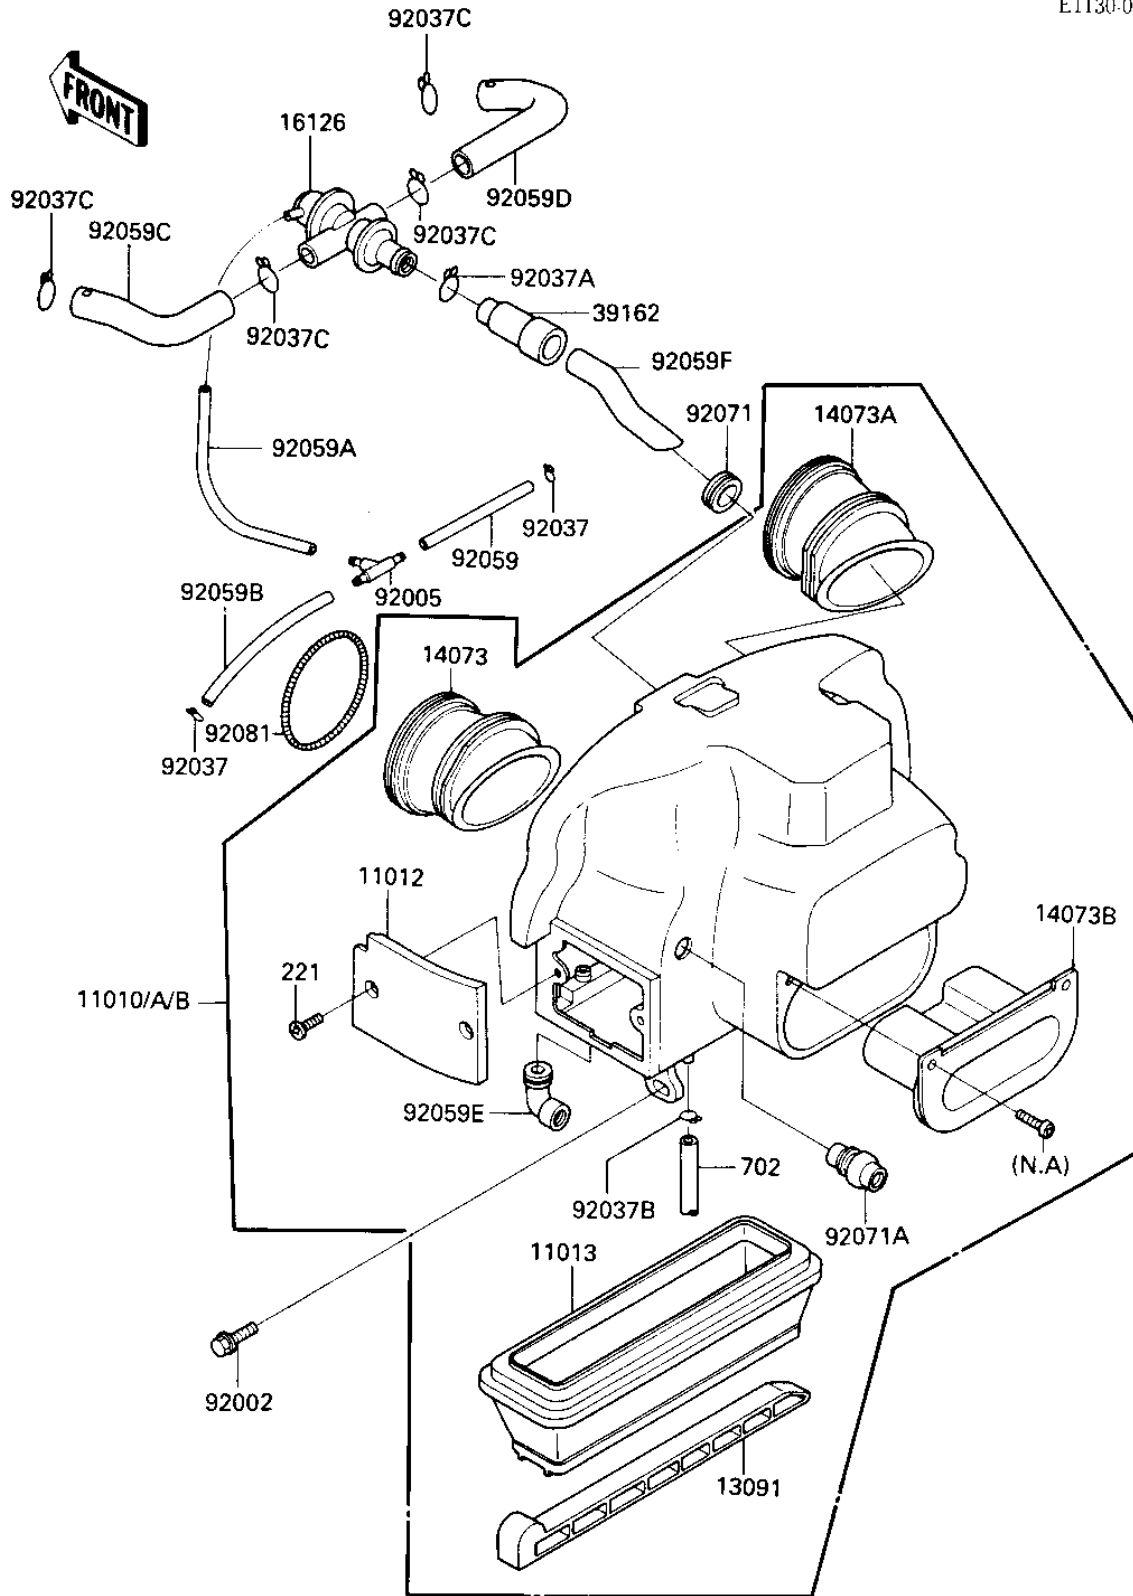

# 1984 Ninja® PARTS DIAGRAM

## AIR CLEANER

E1130-0155

## AIR CLEANER

ITEM NAME	PART NUMBER	QUANTITY
FILTER-ASSY-AIR (Ref # 11010)	11010-1212	1
FILTER-ASSY-AIR (Ref # 11010A)	11010-1214	1
FILTER-ASSY-AIR (Canada) (Ref # 11010B)	11010-1215	1
CAP,AIR FILTER (Ref # 11012)	11012-1373	1
ELEMENT-AIR FILTER (Ref # 11013)	11013-1112	1
HOLDER,ELEMENT (Ref # 13091)	13091-1277	1
DUCT,#1,#3 (Ref # 14073)	14073-1273	2
DUCT,#2,#4 (Ref # 14073A)	14073-1274	2
DUCT,AIR INTAKE (Ref # 14073B)	14073-1179	1
VALVE,AIR SWITCH (Ref # 16126)	16126-1104	1
SILENCER (Ref # 39162)	39162-1003	1
BOLT,6X16 (Ref # 92002)	92001-1950	2
FITTING,TUBE (Ref # 92005)	92005-1017	1
CLAMP-PIPE (Ref # 92037)	92037-072	2
CLAMP (Ref # 92037A)	92037-1076	1
CLAMP,CHAIN OILER (Ref # 92037B)	92037-147	1
CLAMP,BREATHER TUBE (Ref # 92037C)	92037-213	4
TUBE,VACUUM,LONG (Ref # 92059)	92059-1162	1
TUBE,VACUUM,LONG (Ref # 92059A)	92059-1162	1
TUBE,4X9X80 (Ref # 92059B)	92059-1365	1
TUBE,LH (Ref # 92059C)	92059-1389	1
TUBE,RH (Ref # 92059D)	92059-1390	1
TUBE,BREATHER (Ref # 92059E)	92059-1391	1
TUBE (Ref # 92059F)	92059-1459	1
GROMMET,AIR FILTER (Ref # 92071)	92071-1042	1
GROMMET,AIR FILTER (Ref # 92071A)	92071-1112	1
SPRING,COIL,BLACK (Ref # 92081)	92081-1457	4
SCREW-CSK-CROS (Ref # 221)	221C0616	2
TUBE-RUBBER (Ref # 702)	702A07480	1