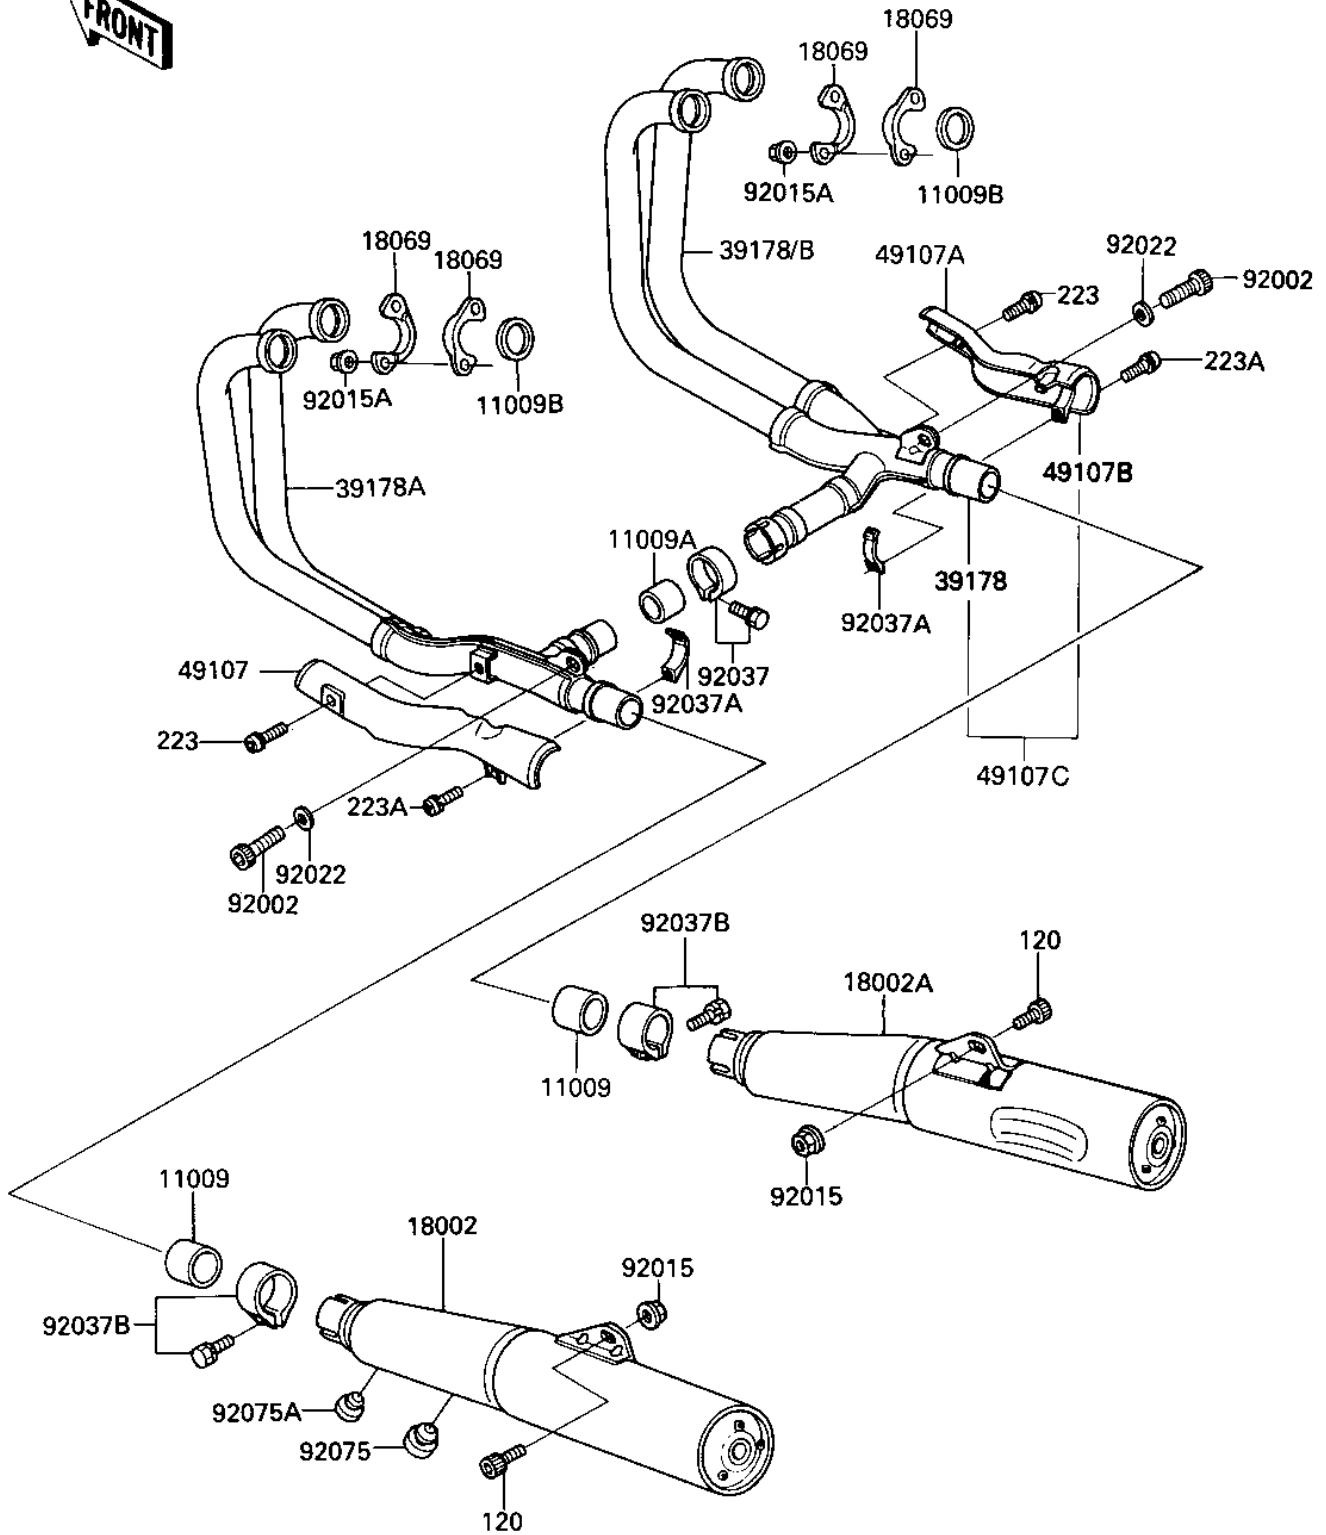

1984 Ninja[®] PARTS DIAGRAM

MUFFLERS

E1140-0215

1984 Ninja® PARTS LIST

MUFFLERS

ITEM NAME	PART NUMBER	QUANTITY
GASKET,EXHAUST PIPE C (Ref # 11009)	11009-1666	2
GASKET,EXHAUST MANUFO (Ref # 11009A)	11009-1668	1
GASKET,EXHAUST PIPE H (Ref # 11009B)	11009-1840	4
BODY-COMP-MUFFLER,LH (Ref # 18002)	18002-1556	1
BODY-COMP-MUFFLER,RH (Ref # 18002A)	18002-1557	1
HOLDER-EXHAUST PIPE (Ref # 18069)	18069-1054	8
MANIFOLD-COMP-EXHAUST (Ref # 39178)	39178-1055	1
MANIFOLD-COMP-EXHAUST (Ref # 39178A)	39178-1067	1
MANIFOLD-COMP-EXHAUST (Ref # 39178B)	39178-1068	1
COVER-EXHAUST PIPE,LH (Ref # 49107)	49107-1053	1
COVER-EXHAUST PIPE (Ref # 49107A)	49107-5001	1
COVER-EXHAUST PIPE,RH (Ref # 49107B)	49107-1058	1
COVER-EXHAUST PIPE (Ref # 49107C)	49107-5001	1
BOLT (Ref # 92002)	92002-1371	2
NUT,8M/M (Ref # 92015)	92015-1014	2
NUT,FLANGED,8MM (Ref # 92015A)	92015-1397	8
WASHER (Ref # 92022)	92022-1594	2
CLAMP,MUFFLER,BLACK (Ref # 92037)	92037-1270	1
CLAMP,EXHAUST PIPE CO (Ref # 92037A)	92037-1506	2
CLAMP,POWER CHAMBER (Ref # 92037B)	92037-1537	2
DAMPER RUBB MAIN STAD (Ref # 92075)	92075-015	1
DAMPER RUBBER (Ref # 92075A)	92075-281	1
BOLT-SOCKET (Ref # 120)	120Z0820	2
SCREW-PAN-WS-CROS (Ref # 223)	223C0610	2
SCREW-PAN-WS-CROS (Ref # 223A)	223C0620	2