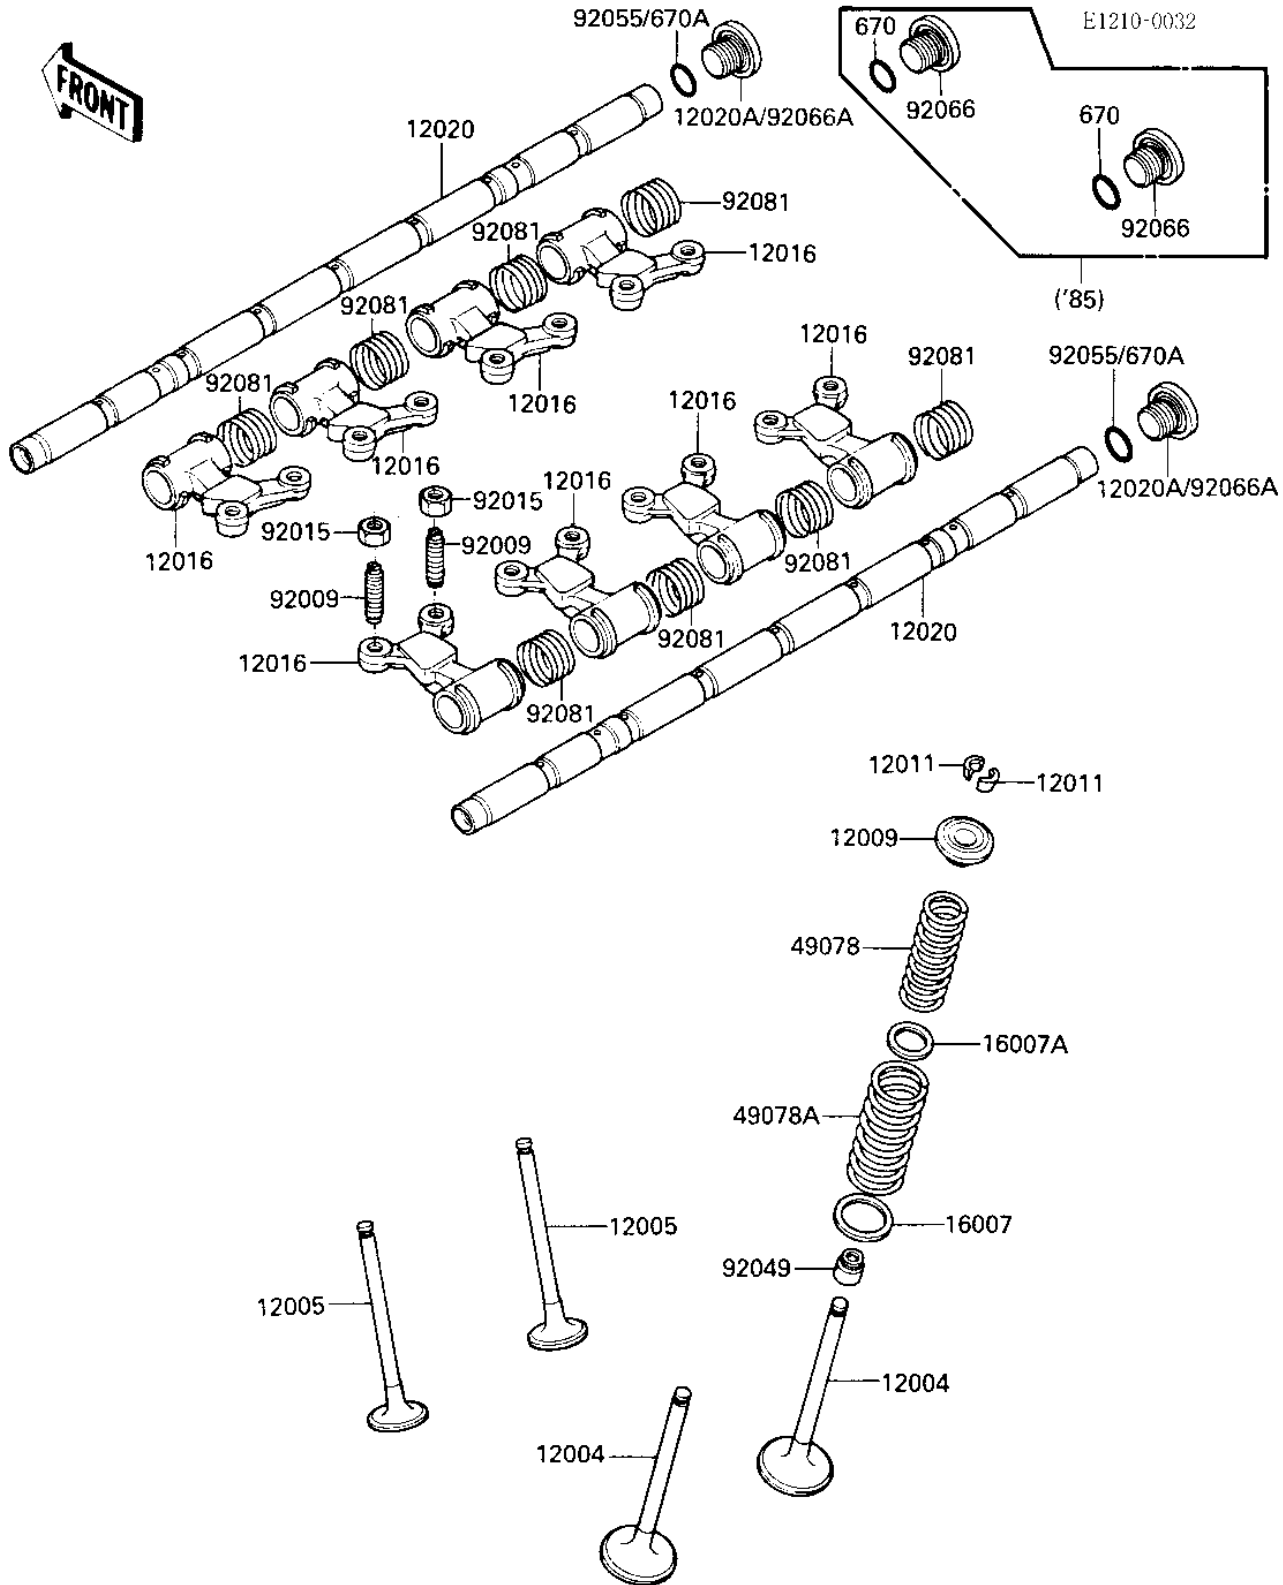

1984 Ninja® PARTS DIAGRAM

ROCKER ARMS/VALVES

1984 Ninja® PARTS LIST

ROCKER ARMS/VALVES

ITEM NAME	PART NUMBER	QUANTITY
VALVE-INTAKE (Ref # 12004)	12004-1085	8
VALVE-EXHAUST (Ref # 12005)	12005-1052	8
RETAINER-VALVE SPRING (Ref # 12009)	12009-1054	16
SPLIT KEEPER,VALVE SP (Ref # 12011)	12011-1003	32
ARM-ROCKER (Ref # 12016)	12016-1051	8
SHAFT-ROCKER,L=343 (Ref # 12020)	12020-1051	2
SHAFT-ROCKER,14X11.5 (Ref # 12020A)	12020-1052	2
SEAT-SPRING (Ref # 16007)	16007-1144	16
SEAT-SPRING (Ref # 16007A)	16007-1143	16
SPRING-ENGINE VALVE,I (Ref # 49078)	49078-1067	16
SPRING-ENGINE VALVE,O (Ref # 49078A)	49078-1069	16
SCREW,7MM (Ref # 92009)	92009-1279	16
NUT,7MM (Ref # 92015)	92015-1325	16
SEAL-OIL,RVC2-5.5X8.5 (Ref # 92049)	92049-1062	16
RING-O,ID=13.8 (Ref # 92055)	92055-1141	2
PLUG,14X11.5 (Ref # 92066A)	92066-1192	2
SPRING,ROCKER ARM (Ref # 92081)	92081-1636	8
"O" RING,15MM (Ref # 670A)	670B2015	2