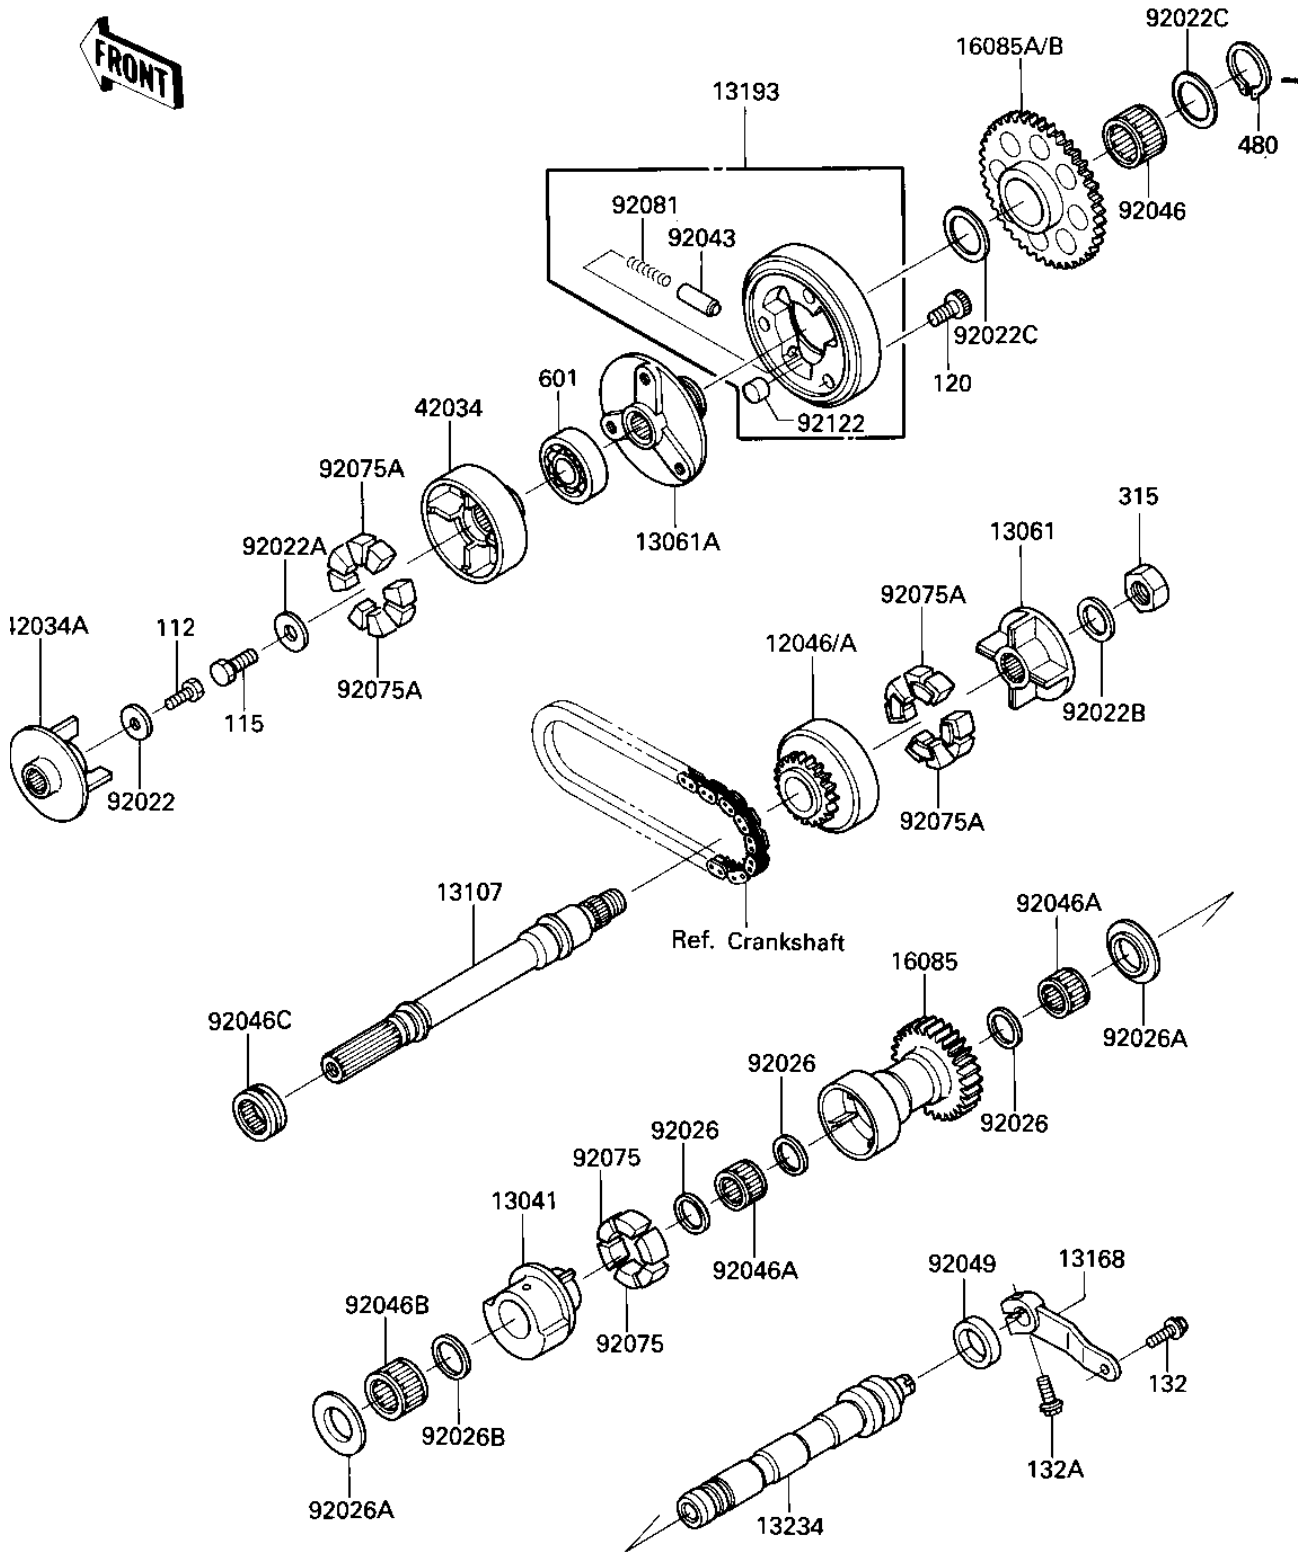

1984 Ninja® PARTS DIAGRAM

BALANCER/STARTER CLUTCH

E1323-0002

1984 Ninja® PARTS LIST

BALANCER/STARTER CLUTCH

ITEM NAME	PART NUMBER	QUANTITY
SPROCKET,GENERATOR (Ref # 12046)	12046-1056	1
BALANCER (Ref # 13041)	13041-1054	1
BOSS,SPROCKET (Ref # 13061)	13061-1111	1
BOSS,COUPLING (Ref # 13061A)	13061-1112	1
SHAFT (Ref # 13107)	13107-1108	1
LEVER (Ref # 13168)	13168-1236	1
CLUTCH-ASSY-ONEWAY (Ref # 13193)	13193-1052	1
SHAFT-COMP,BALANCER (Ref # 13234)	13234-1052	1
GEAR,BALANCER (Ref # 16085)	16085-1242	1
GEAR,ONEWAY CLUTCH (Ref # 16085A)	16085-1107	1
COUPLING (Ref # 42034)	42034-1055	1
COUPLING (Ref # 42034A)	42034-1056	1
WASHER,6X19.5X2 (Ref # 92022)	92022-1517	1
WASHER,8X22X3 (Ref # 92022A)	92022-1518	1
WASHER,16X26X2 (Ref # 92022B)	92022-1519	1
WASHER-THRUST (Ref # 92022C)	92022-225	2
SPACER,21.3X24.3X1.5 (Ref # 92026)	92026-1213	3
SPACER,BALANCER (Ref # 92026A)	92026-1214	2
SPACER,21.3X26X1 (Ref # 92026B)	92026-1223	1
PIN (Ref # 92043)	92043-087	3
BEARING,NEEDLE,K25302 (Ref # 92046)	92046-1022	1
BEARING-NEEDLE,K21X25 (Ref # 92046A)	92046-1105	2
BEARING-NEEDLE,K21X27 (Ref # 92046B)	92046-1108	1
BEARING-NEEDLE,RNA490 (Ref # 92046C)	92046-1109	1
SEAL-OIL,S192705 (Ref # 92049)	92049-1174	1
DAMPER,BALANCER (Ref # 92075)	92075-1590	6
DAMPER,COUPLING (Ref # 92075A)	92075-1790	8
SPRING (Ref # 92081)	92081-110	3
ROLLER (Ref # 92122)	92122-004	3

1984 Ninja[®] PARTS LIST

BALANCER/STARTER CLUTCH

ITEM NAME	PART NUMBER	QUANTITY
BOLT-UPSET,6X16 (Ref # 112)	112G0616	1
BOLT,8X20 (Ref # 115)	115G0820	1
BOLT,SOCKET,8X12 (Ref # 120)	120P0812	3
BOLT-FLANGED-SMALL (Ref # 132)	132J0616	1
BOLT-FLANGED-SMALL (Ref # 132A)	132J0620	1
NUT-HEX-FINE (Ref # 315)	315G1600	1
CIRCLIP,25M/M (Ref # 480)	480J2500	1
BEARING BALL #6203 (Ref # 601)	601A6203	1