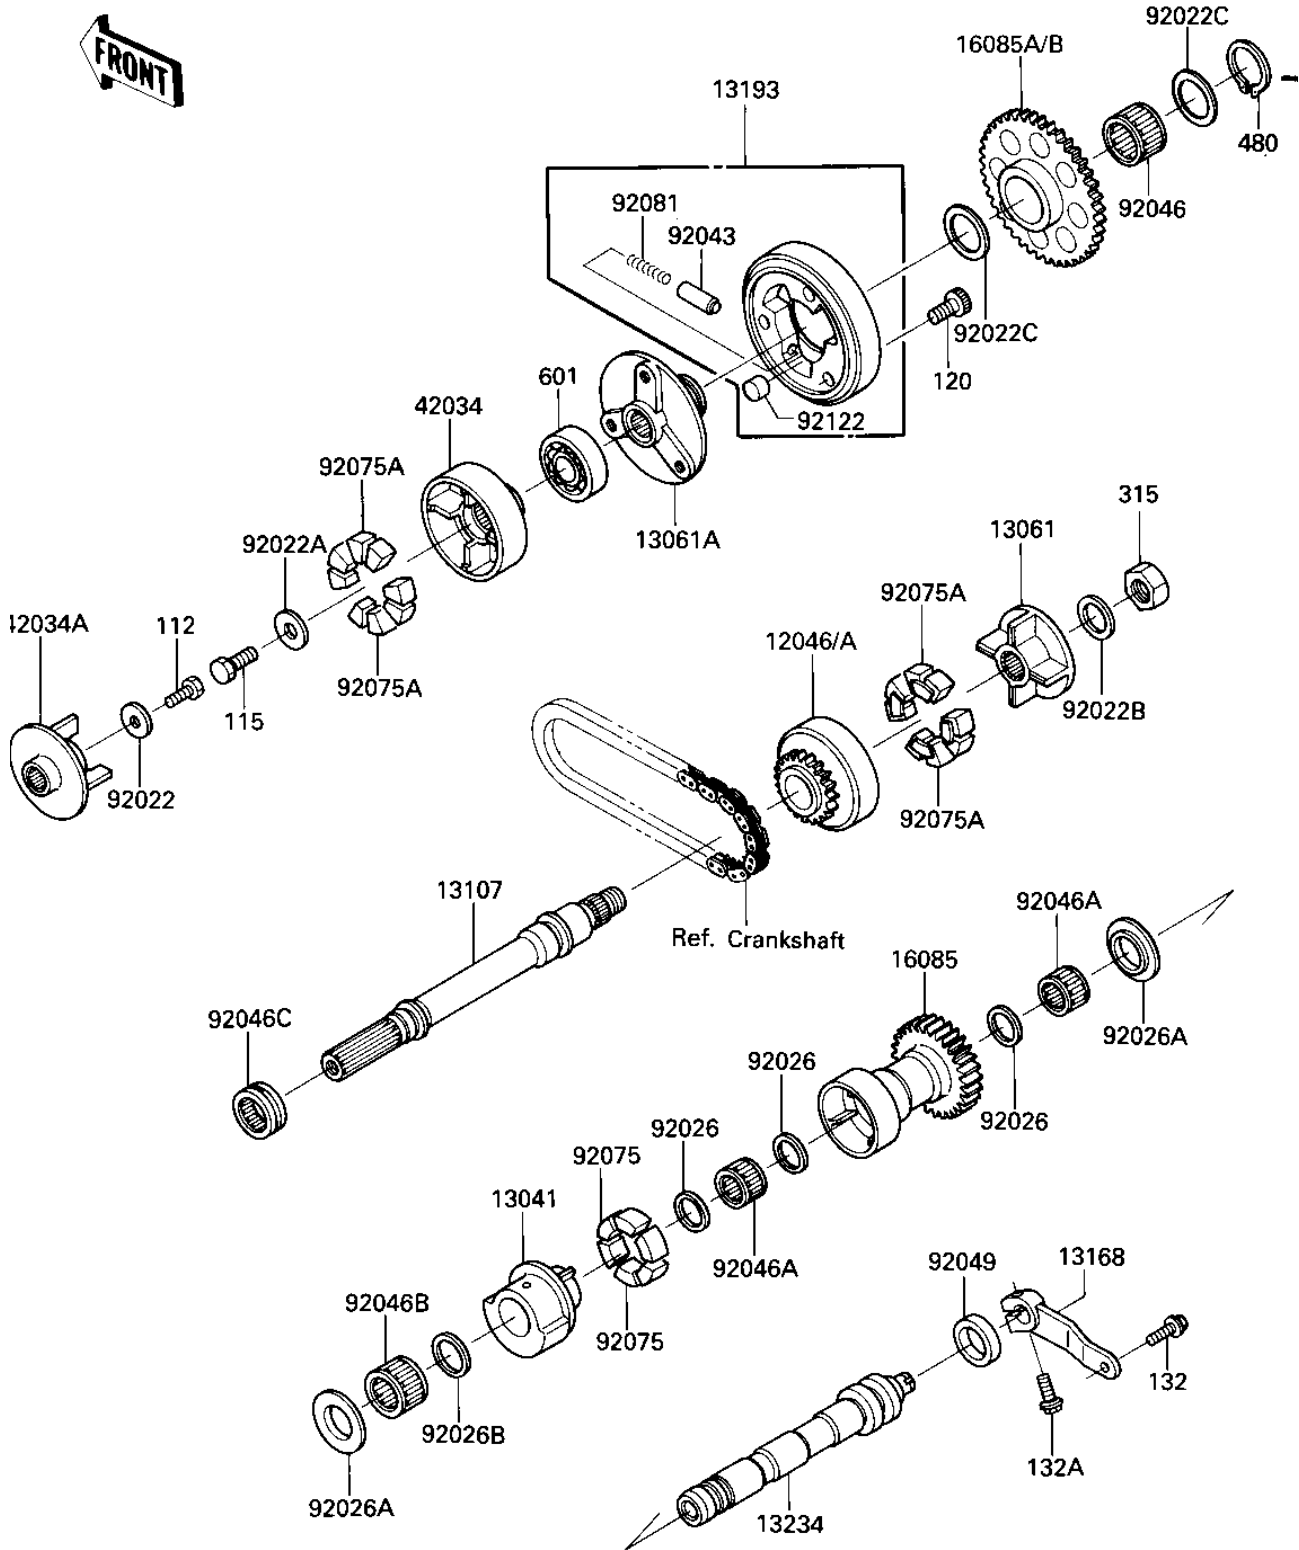

1984 Ninja® PARTS DIAGRAM

BALANCER/STARTER CLUTCH

E1323-0002

1984 Ninja® PARTS LIST

BALANCER/STARTER CLUTCH

ITEM NAME	PART NUMBER	QUANTITY
SPROCKET,GENERATOR (Ref # 12046)	12046-1056	1
BALANCER (Ref # 13041)	13041-1054	1
BOSS,SPROCKET (Ref # 13061)	13061-1111	1
BOSS,COUPLING (Ref # 13061A)	13061-1112	1
SHAFT (Ref # 13107)	13107-1108	1
LEVER (Ref # 13168)	13168-1236	1
CLUTCH-ASSY-ONEWAY (Ref # 13193)	13193-1052	1
SHAFT-COMP,BALANCER (Ref # 13234)	13234-1052	1
GEAR,BALANCER (Ref # 16085)	16085-1242	1
GEAR,ONEWAY CLUTCH (Ref # 16085A)	16085-1107	1
COUPLING (Ref # 42034)	42034-1055	1
COUPLING (Ref # 42034A)	42034-1056	1
WASHER,6X19.5X2 (Ref # 92022)	92022-1517	1
WASHER,8X22X3 (Ref # 92022A)	92022-1518	1
WASHER,16X26X2 (Ref # 92022B)	92022-1519	1
WASHER-THRUST (Ref # 92022C)	92022-225	2
SPACER,21.3X24.3X1.5 (Ref # 92026)	92026-1213	3
SPACER,BALANCER (Ref # 92026A)	92026-1214	2
SPACER,21.3X26X1 (Ref # 92026B)	92026-1223	1
PIN (Ref # 92043)	92043-087	3
BEARING,NEEDLE,K25302 (Ref # 92046)	92046-1022	1
BEARING-NEEDLE,K21X25 (Ref # 92046A)	92046-1105	2
BEARING-NEEDLE,K21X27 (Ref # 92046B)	92046-1108	1
BEARING-NEEDLE,RNA490 (Ref # 92046C)	92046-1109	1
SEAL-OIL,S192705 (Ref # 92049)	92049-1174	1
DAMPER,BALANCER (Ref # 92075)	92075-1590	6
DAMPER,COUPLING (Ref # 92075A)	92075-1790	8
SPRING (Ref # 92081)	92081-110	3
ROLLER (Ref # 92122)	92122-004	3

1984 Ninja® PARTS LIST

BALANCER/STARTER CLUTCH

ITEM NAME	PART NUMBER	QUANTITY
BOLT-UPSET,6X16 (Ref # 112)	112G0616	1
BOLT,8X20 (Ref # 115)	115G0820	1
BOLT,SOCKET,8X12 (Ref # 120)	120P0812	3
BOLT-FLANGED-SMALL (Ref # 132)	132J0616	1
BOLT-FLANGED-SMALL (Ref # 132A)	132J0620	1
NUT-HEX-FINE (Ref # 315)	315G1600	1
CIRCLIP,25M/M (Ref # 480)	480J2500	1
BEARING BALL #6203 (Ref # 601)	601A6203	1