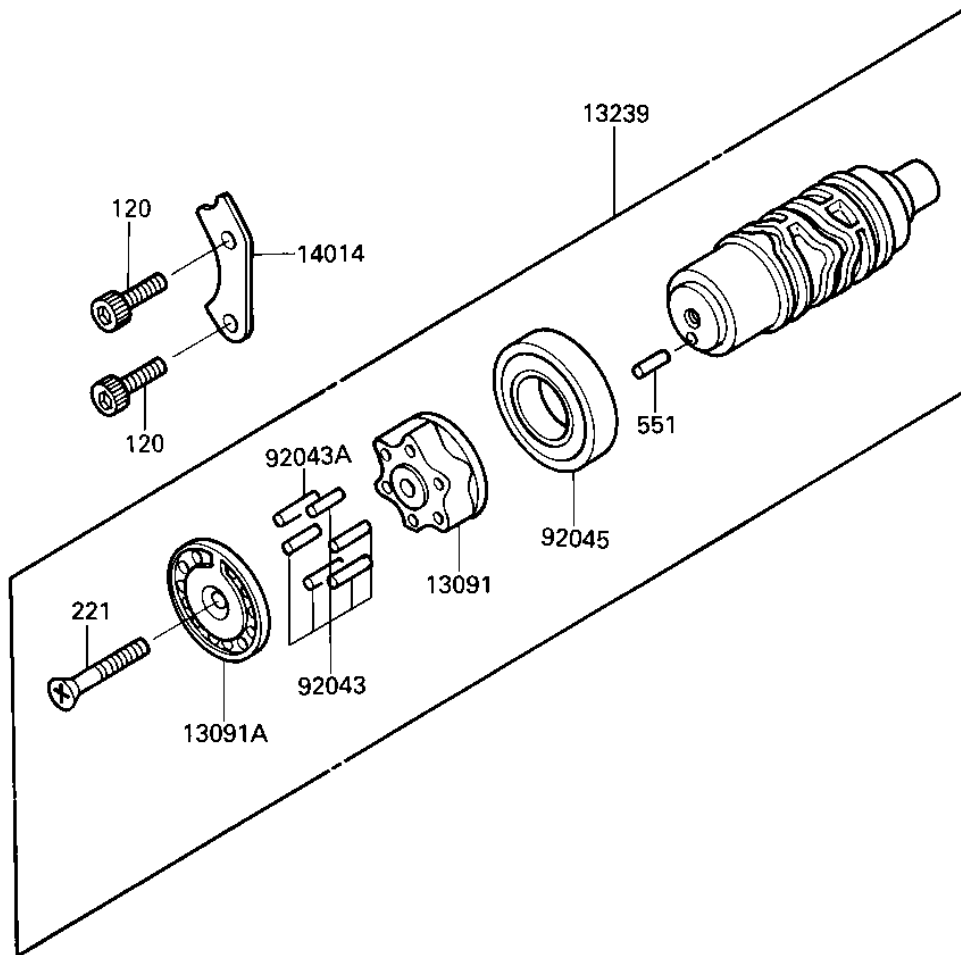

# 1984 Ninja® PARTS DIAGRAM

## GEAR CHANGE DRUM & FORKS

E1362-0089

# 1984 Ninja® PARTS LIST

## GEAR CHANGE DRUM & FORKS

ITEM NAME	PART NUMBER	QUANTITY
HOLDER,CHANGE DRUM (Ref # 13091)	13091-1275	1
HOLDER,NEUTRAL (Ref # 13091A)	13091-1334	1
FORK-SHIFT (Ref # 13140)	13140-1196	1
FORK-SHIFT (Ref # 13140A)	13140-1197	1
FORK-SHIFT (Ref # 13140B)	13140-1198	1
DRUM-ASSY-CHANGE (Ref # 13239)	13239-1116	1
PLATE-POSITION,CHANGE (Ref # 14014)	14014-1059	1
ROD-SHIFT (Ref # 49047)	49047-1055	1
PIN GEAR CHANGE DRUM (Ref # 92043)	92042-014	5
PIN-CHANGE DRUM (Ref # 92043A)	92042-020	1
BEARING-BALL,16005(NT (Ref # 92045)	92045-1045	1
BOLT,SOCKET,6X16 (Ref # 120)	120P0616	2
SCREW-CSK-CROS,6X45 (Ref # 221)	221B0645	1
PIN,DOWEL,4X8 (Ref # 551)	551A0408	1