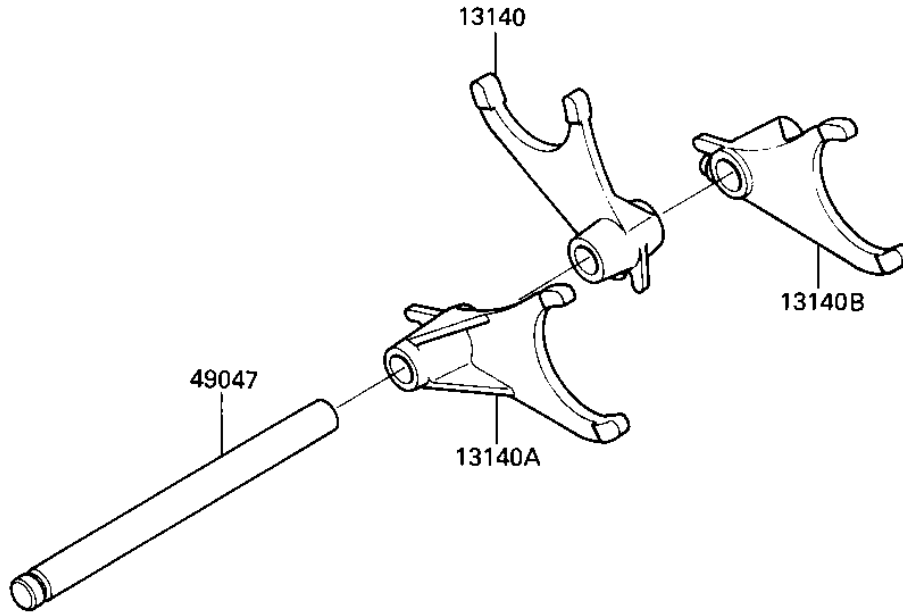

1984 Ninja® PARTS DIAGRAM

GEAR CHANGE DRUM & FORKS

E1362-0089

1984 Ninja® PARTS LIST

GEAR CHANGE DRUM & FORKS

ITEM NAME	PART NUMBER	QUANTITY
HOLDER,CHANGE DRUM (Ref # 13091)	13091-1275	1
HOLDER,NEUTRAL (Ref # 13091A)	13091-1334	1
FORK-SHIFT (Ref # 13140)	13140-1196	1
FORK-SHIFT (Ref # 13140A)	13140-1197	1
FORK-SHIFT (Ref # 13140B)	13140-1198	1
DRUM-ASSY-CHANGE (Ref # 13239)	13239-1116	1
PLATE-POSITION,CHANGE (Ref # 14014)	14014-1059	1
ROD-SHIFT (Ref # 49047)	49047-1055	1
PIN GEAR CHANGE DRUM (Ref # 92043)	92042-014	5
PIN-CHANGE DRUM (Ref # 92043A)	92042-020	1
BEARING-BALL,16005(NT (Ref # 92045)	92045-1045	1
BOLT,SOCKET,6X16 (Ref # 120)	120P0616	2
SCREW-CSK-CROS,6X45 (Ref # 221)	221B0645	1
PIN,DOWEL,4X8 (Ref # 551)	551A0408	1