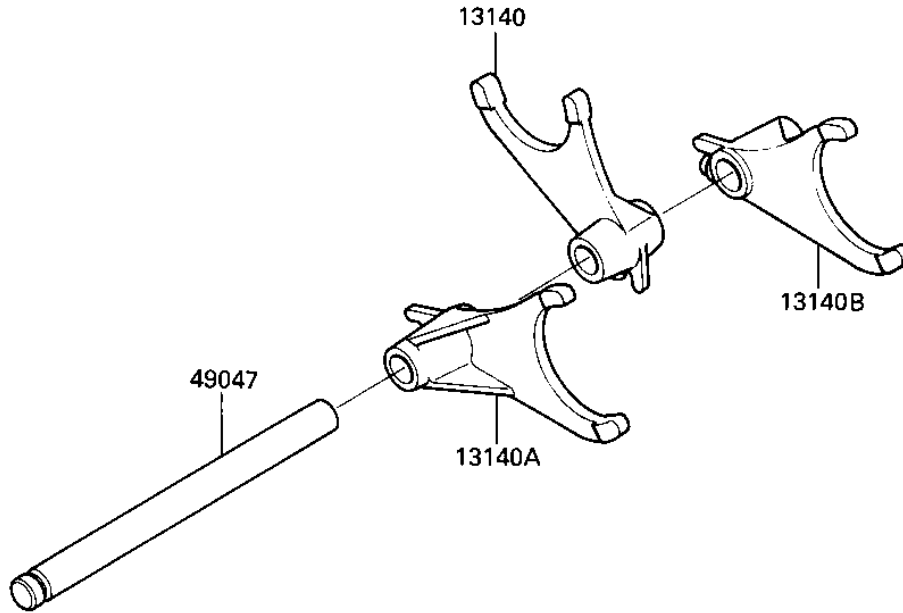

# 1984 Ninja® PARTS DIAGRAM

## GEAR CHANGE DRUM & FORKS

E1362-0089

# 1984 Ninja® PARTS LIST

## GEAR CHANGE DRUM & FORKS

ITEM NAME	PART NUMBER	QUANTITY
HOLDER,CHANGE DRUM (Ref # 13091)	13091-1275	1
HOLDER,NEUTRAL (Ref # 13091A)	13091-1334	1
FORK-SHIFT (Ref # 13140)	13140-1196	1
FORK-SHIFT (Ref # 13140A)	13140-1197	1
FORK-SHIFT (Ref # 13140B)	13140-1198	1
DRUM-ASSY-CHANGE (Ref # 13239)	13239-1116	1
PLATE-POSITION,CHANGE (Ref # 14014)	14014-1059	1
ROD-SHIFT (Ref # 49047)	49047-1055	1
PIN GEAR CHANGE DRUM (Ref # 92043)	92042-014	5
PIN-CHANGE DRUM (Ref # 92043A)	92042-020	1
BEARING-BALL,16005(NT (Ref # 92045)	92045-1045	1
BOLT,SOCKET,6X16 (Ref # 120)	120P0616	2
SCREW-CSK-CROS,6X45 (Ref # 221)	221B0645	1
PIN,DOWEL,4X8 (Ref # 551)	551A0408	1