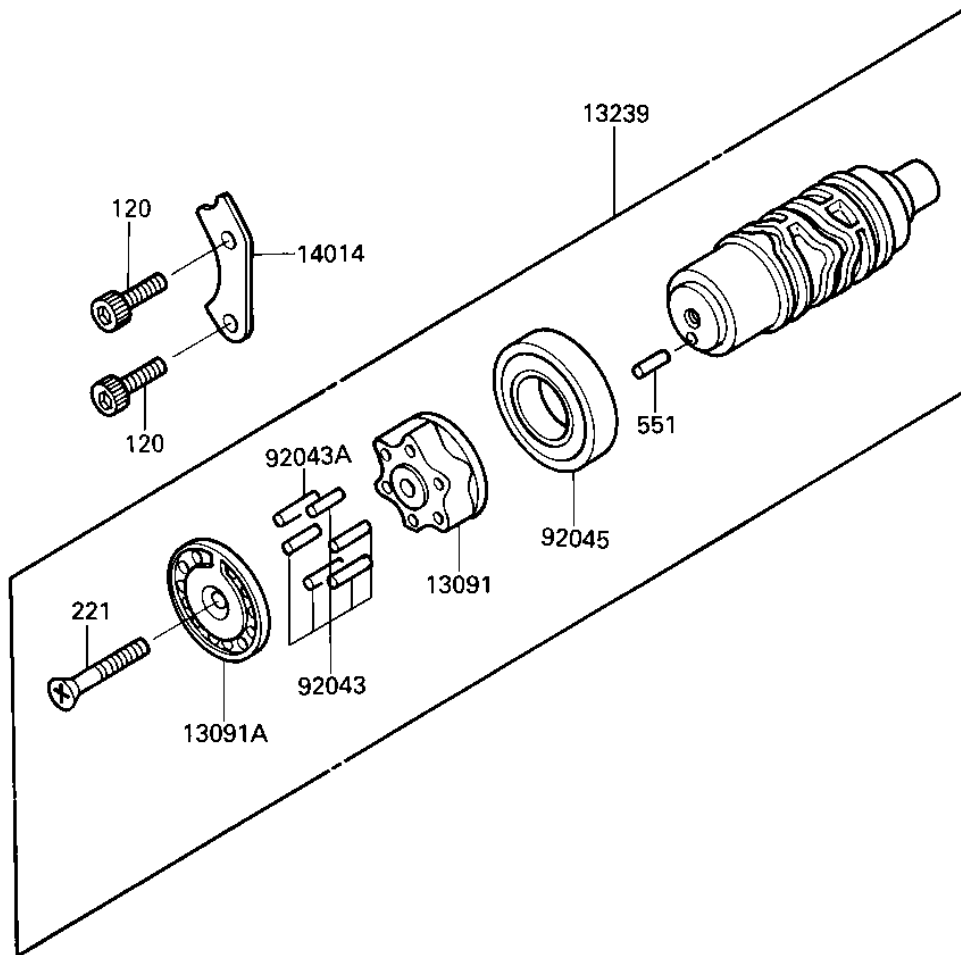

1984 Ninja® PARTS DIAGRAM

GEAR CHANGE DRUM & FORKS

E1362-0089

1984 Ninja® PARTS LIST

GEAR CHANGE DRUM & FORKS

ITEM NAME	PART NUMBER	QUANTITY
HOLDER,CHANGE DRUM (Ref # 13091)	13091-1275	1
HOLDER,NEUTRAL (Ref # 13091A)	13091-1334	1
FORK-SHIFT (Ref # 13140)	13140-1196	1
FORK-SHIFT (Ref # 13140A)	13140-1197	1
FORK-SHIFT (Ref # 13140B)	13140-1198	1
DRUM-ASSY-CHANGE (Ref # 13239)	13239-1116	1
PLATE-POSITION,CHANGE (Ref # 14014)	14014-1059	1
ROD-SHIFT (Ref # 49047)	49047-1055	1
PIN GEAR CHANGE DRUM (Ref # 92043)	92042-014	5
PIN-CHANGE DRUM (Ref # 92043A)	92042-020	1
BEARING-BALL,16005(NT (Ref # 92045)	92045-1045	1
BOLT,SOCKET,6X16 (Ref # 120)	120P0616	2
SCREW-CSK-CROS,6X45 (Ref # 221)	221B0645	1
PIN,DOWEL,4X8 (Ref # 551)	551A0408	1