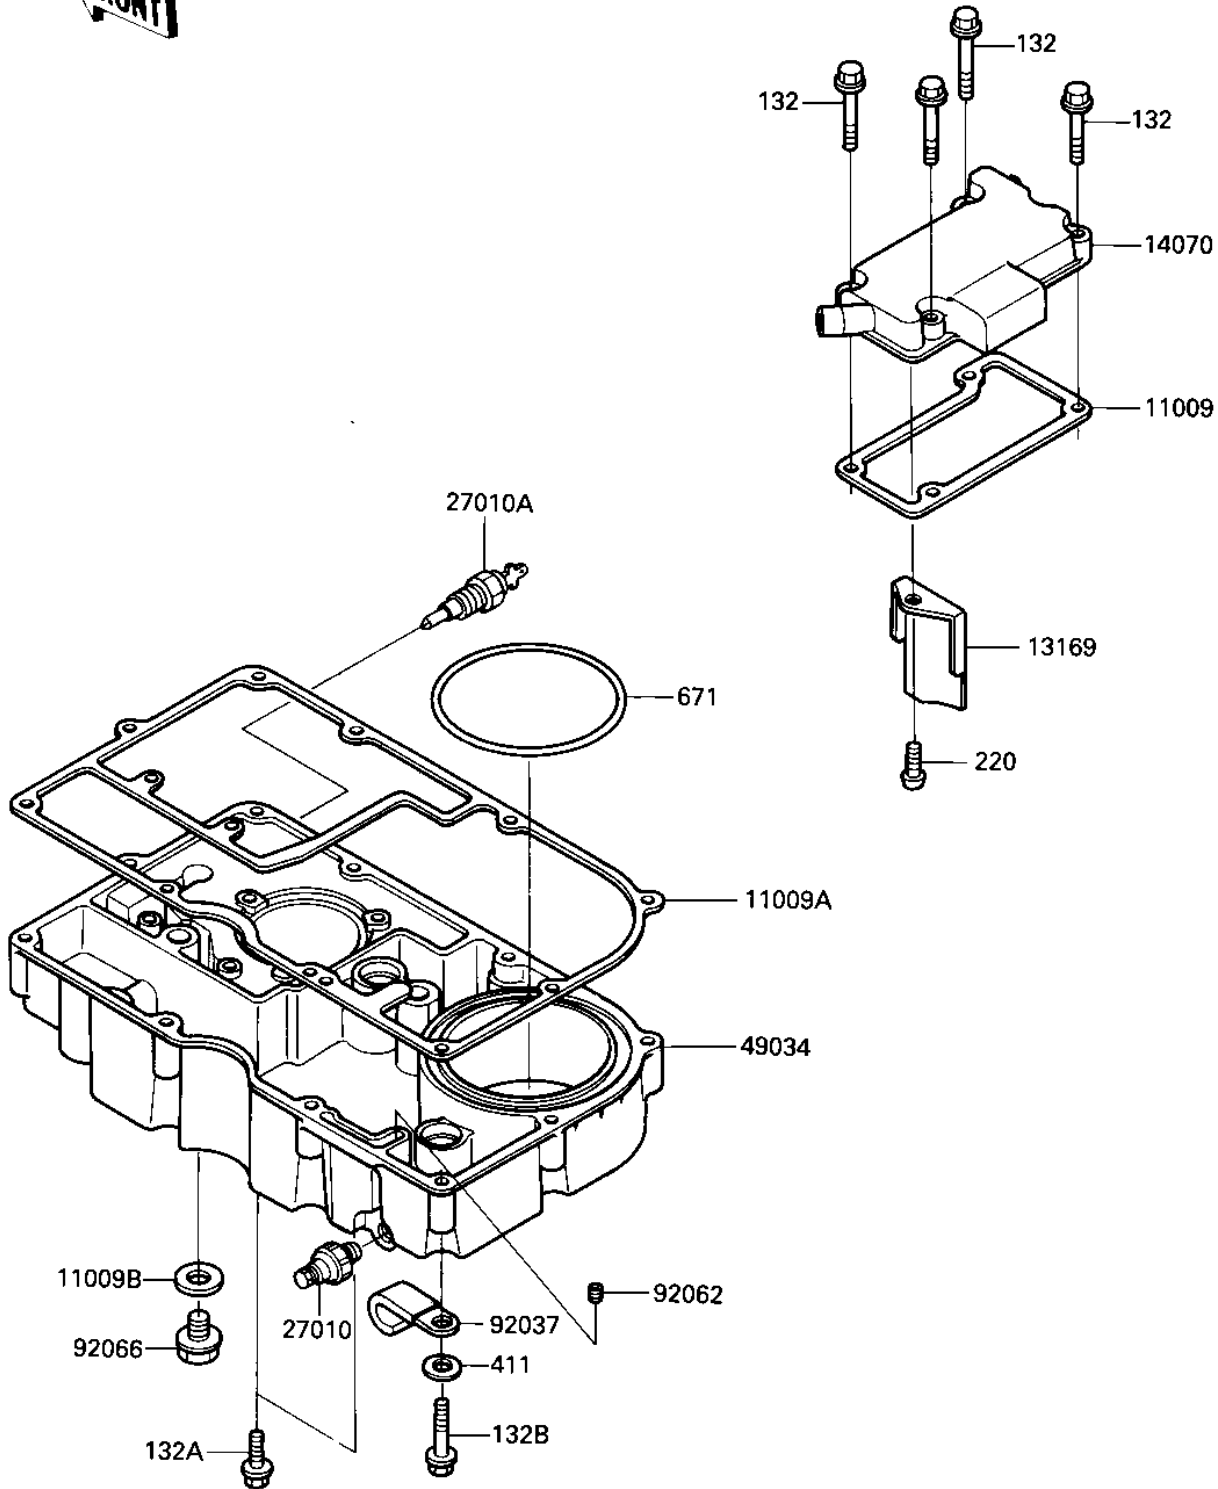

1984 Ninja® PARTS DIAGRAM

BREATHER COVER/OIL PAN

E1432-0030

1984 Ninja® PARTS LIST

BREATHER COVER/OIL PAN

ITEM NAME	PART NUMBER	QUANTITY
GASKET,BREATHER BODY (Ref # 11009)	11009-1861	1
GASKET (Ref # 11009A)	11009-1981	1
GASKET,DRIN PLUG (Ref # 11009B)	92065-097	2
PLATE,BREATHER (Ref # 13169)	13169-1832	1
BODY-BREATHER (Ref # 14070)	14070-1061	1
SWITCH,OIL PRESSURE (Ref # 27010)	27010-1155	1
SWITCH (Ref # 27010A)	27010-1173	1
PAN-OIL (Ref # 49034)	49034-1059	1
CLAMP,WIRING HARNESS (Ref # 92037)	92037-1539	1
NOZZLE,OIL BIAS (Ref # 92062)	92062-011	1
PLUG,OIL DRAIN,12X15 (Ref # 92066)	92066-1174	2
BOLT-FLANGED-SMALL (Ref # 132)	132E0625	4
BOLT-FLANGED-SMALL (Ref # 132A)	132J0640	4
BOLT-FLANGED-SMALL (Ref # 132B)	132J0625	6
SCREW-PAN-WP-CROS (Ref # 235)	235B0610	1
WASHER PLAIN (Ref # 411)	411F0600	1
"O" RING,90MM (Ref # 671)	671B2590	1