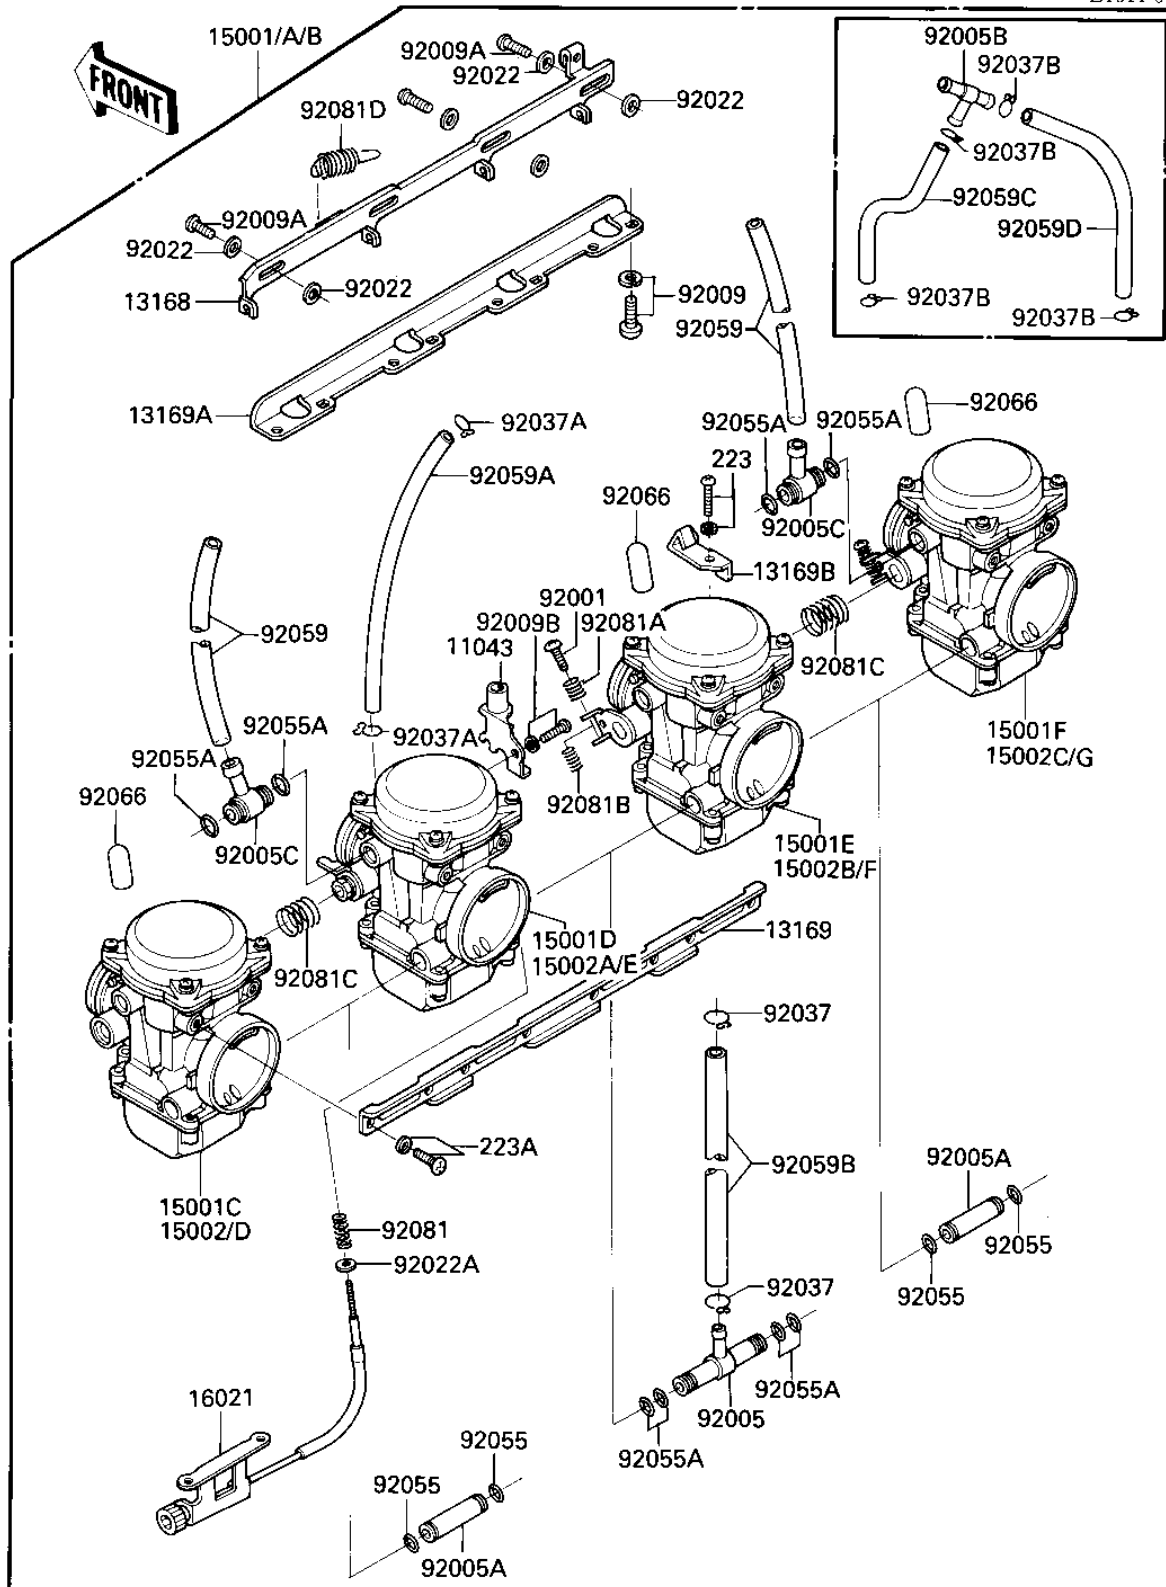

1984 Ninja® PARTS DIAGRAM

CARBURETOR ASSY

E1611-0166