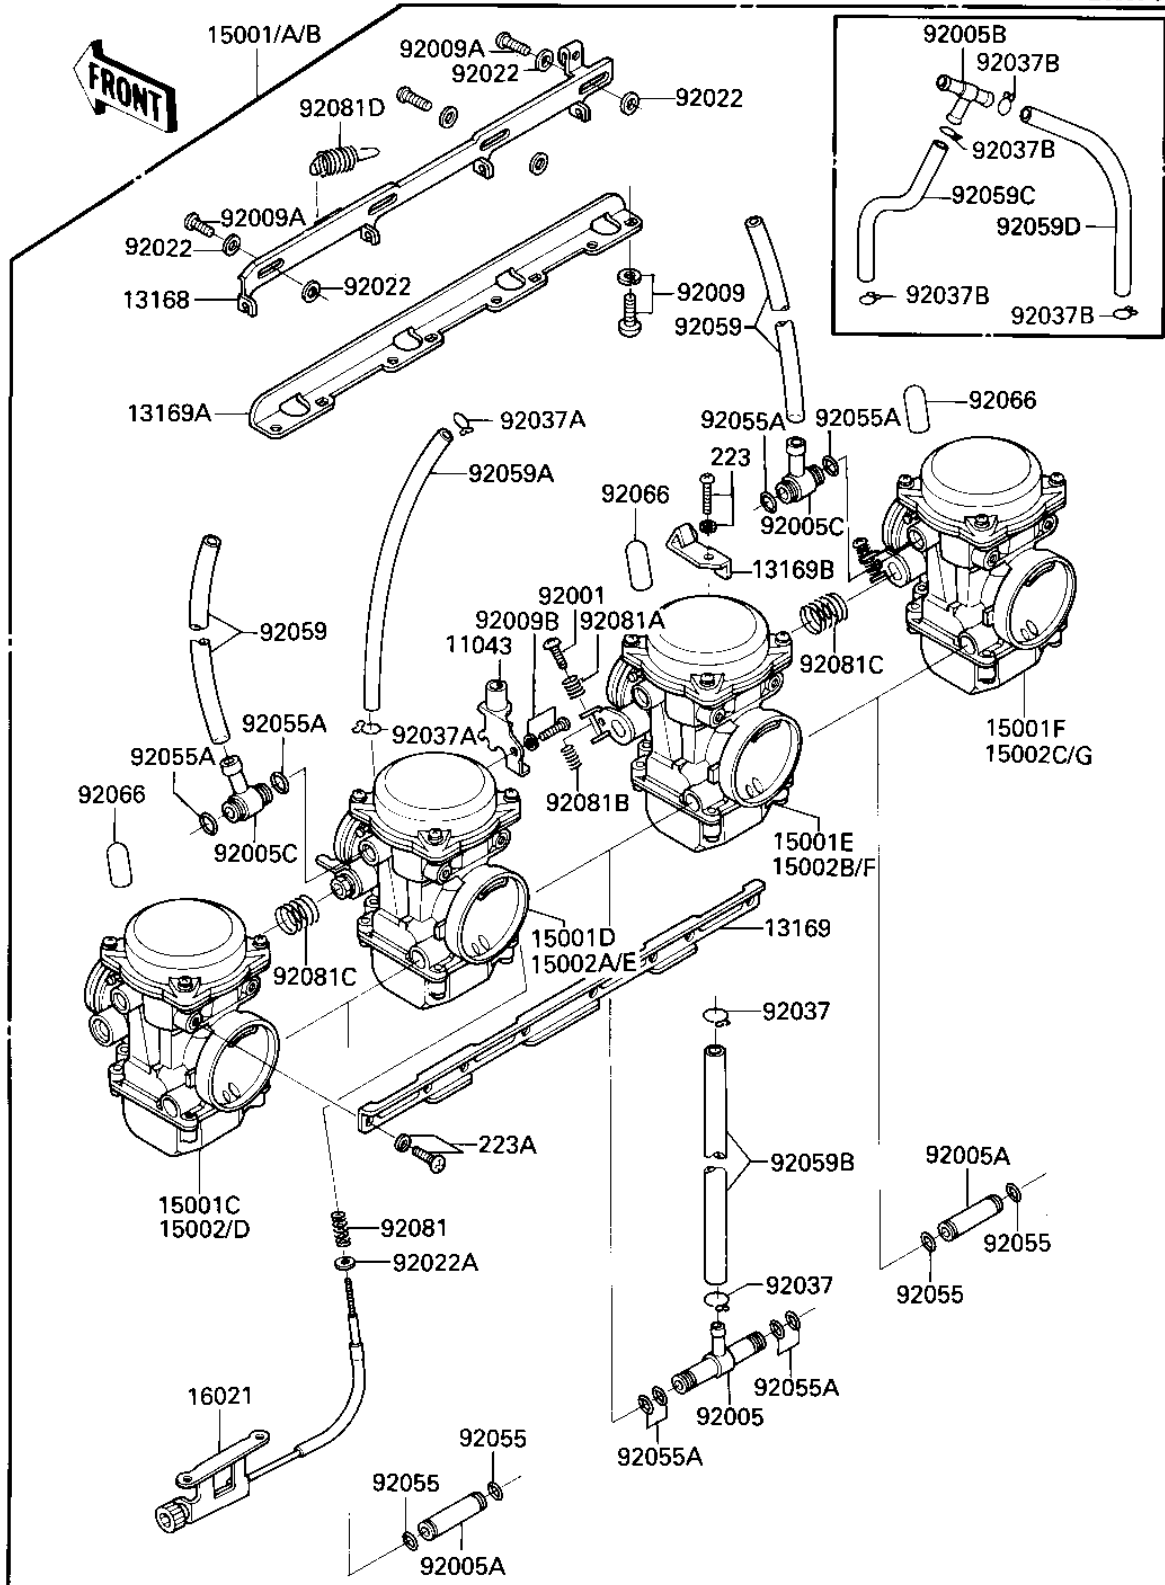

1984 Ninja® PARTS DIAGRAM

CARBURETOR ASSY

E1611-0166