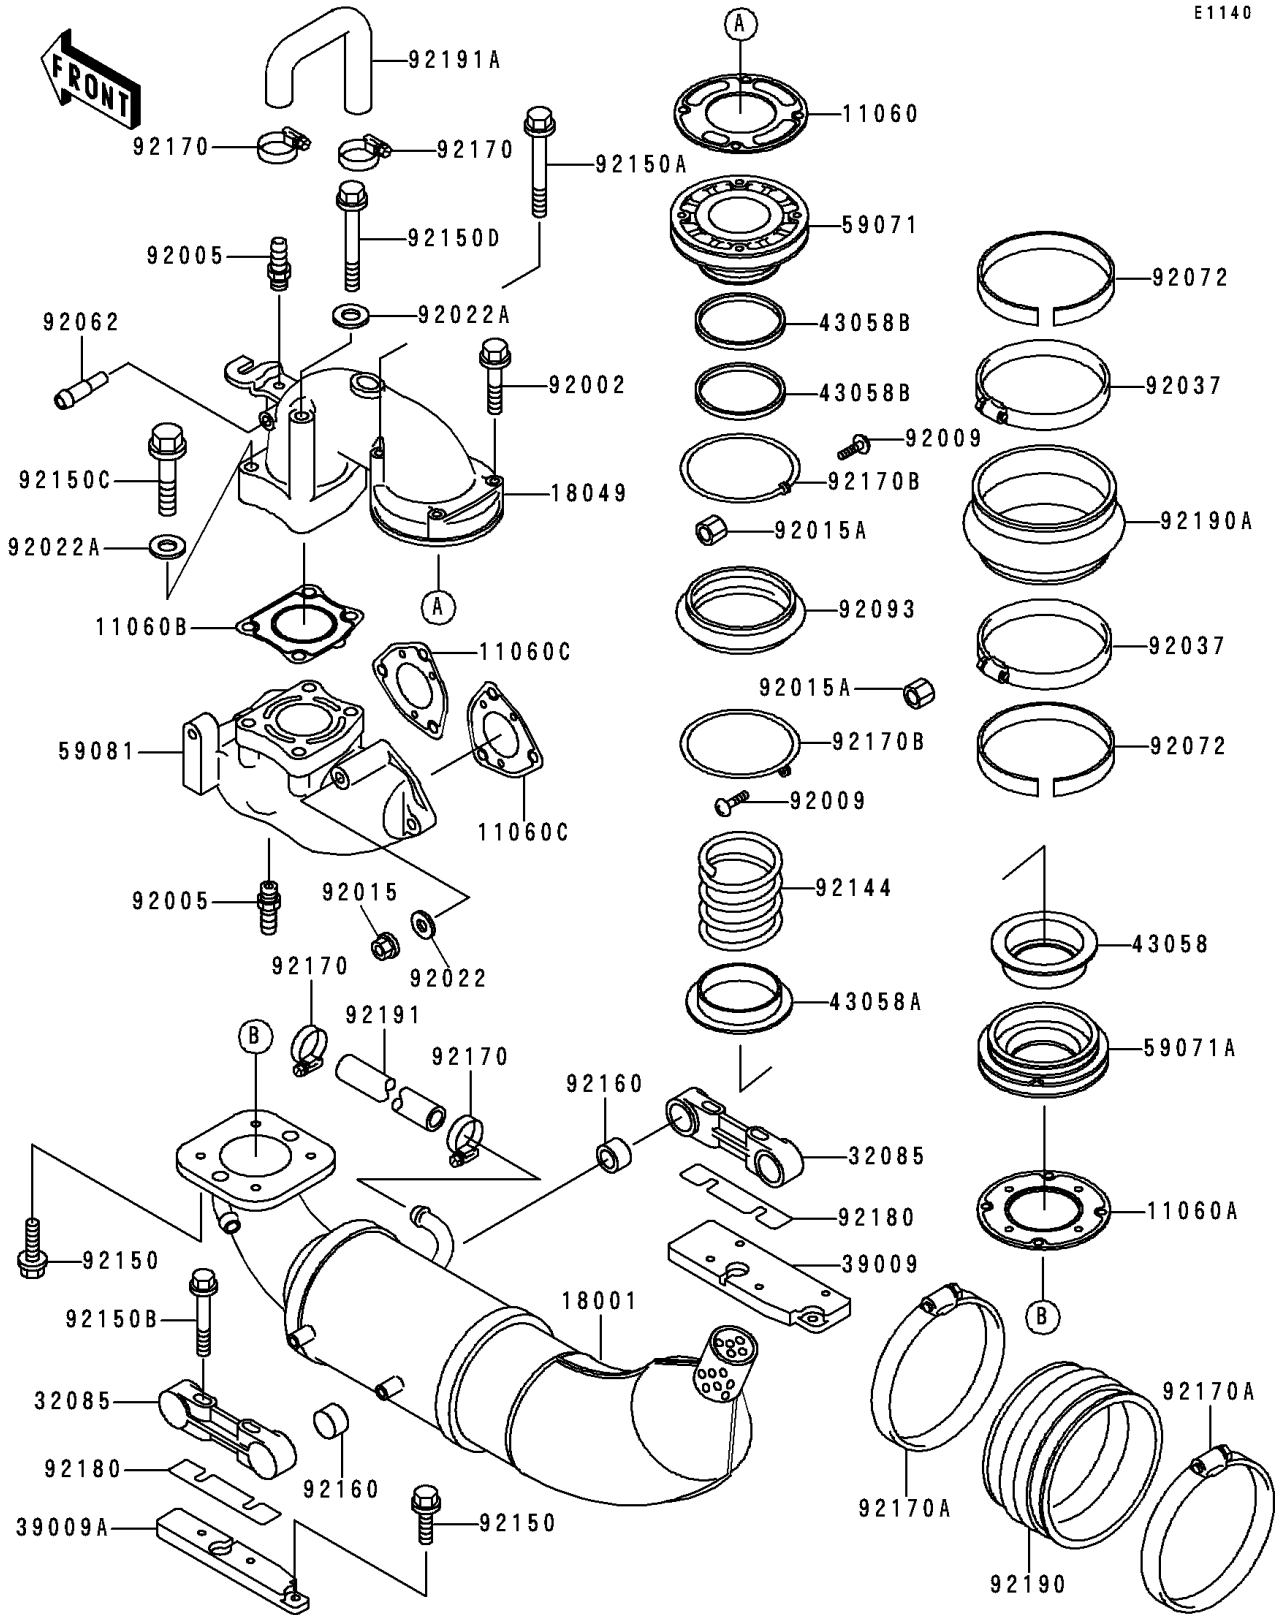

# 1999 Xi Sport PARTS DIAGRAM

Muffler(s)

E1140

# 1999 Xi Sport PARTS LIST

## Muffler(s)

ITEM NAME	PART NUMBER	QUANTITY
GASKET,EXHAUST PIPE (Ref # 11060)	11060-3718	1
GASKET,MUFFLER (Ref # 11060A)	11060-3724	1
GASKET,EXHAUST MANIFOLD (Ref # 11060B)	11060-3732	1
GASKET,EXHAUST MANIFOLD (Ref # 11060C)	11060-3759	2
MUFFLER (Ref # 18001)	18001-3767	1
PIPE-EXHAUST (Ref # 18049)	18049-3759	1
STOPPER (Ref # 32085)	32085-3713	2
BLOCK-MOUNT,RH (Ref # 39009)	39009-3708	1
BLOCK-MOUNT,LH (Ref # 39009A)	39009-3709	1
RING (Ref # 43058)	43058-3705	1
RING (Ref # 43058A)	43058-3706	1
RING (Ref # 43058B)	43058-3707	2
JOINT,UPP (Ref # 59071)	59071-3728	1
JOINT,LWR (Ref # 59071A)	59071-3729	1
MANIFOLD-EXHAUST (Ref # 59081)	59081-3720	1
BOLT,6X35 (Ref # 92002)	92002-3715	2
FITTING,HOSE (Ref # 92005)	92005-3712	2
SCREW,3X14 (Ref # 92009)	92009-3796	2
NUT,CAP,8MM (Ref # 92015)	92015-1371	6
NUT,3MM (Ref # 92015A)	92015-3825	2
WASHER,8.2X18X1.5 (Ref # 92022)	92022-1964	6
WASHER,10.2X20X1.5 (Ref # 92022A)	92022-3742	4
CLAMP (Ref # 92037)	92037-3706	2
NOZZLE (Ref # 92062)	92062-3705	1
BAND,ID=111 (Ref # 92072)	92072-3740	2
SEAL (Ref # 92093)	92093-3738	1
SPRING (Ref # 92144)	92144-3739	1
BOLT,6X18 (Ref # 92150)	92150-3729	8
BOLT,6X80 (Ref # 92150A)	92150-3761	2

## 1999 Xi Sport PARTS LIST

Muffler(s)

ITEM NAME	PART NUMBER	QUANTITY
BOLT,6X50 (Ref # 92150B)	92150-3762	4
BOLT,10X50 (Ref # 92150C)	92150-3819	2
BOLT,10X145 (Ref # 92150D)	92150-3820	2
DAMPER (Ref # 92160)	92160-3740	4
CLAMP (Ref # 92170)	92170-3718	4
CLAMP (Ref # 92170A)	92170-3721	2
CLAMP (Ref # 92170B)	92170-3731	2
SHIM (Ref # 92180)	92180-3701	AR
TUBE (Ref # 92190)	92190-3709	1
TUBE,JOINT (Ref # 92190A)	92190-3712	1
TUBE,13X19X140 (Ref # 92191)	92191-3717	1
TUBE,HEAD-EXHAUST (Ref # 92191A)	92191-3766	1