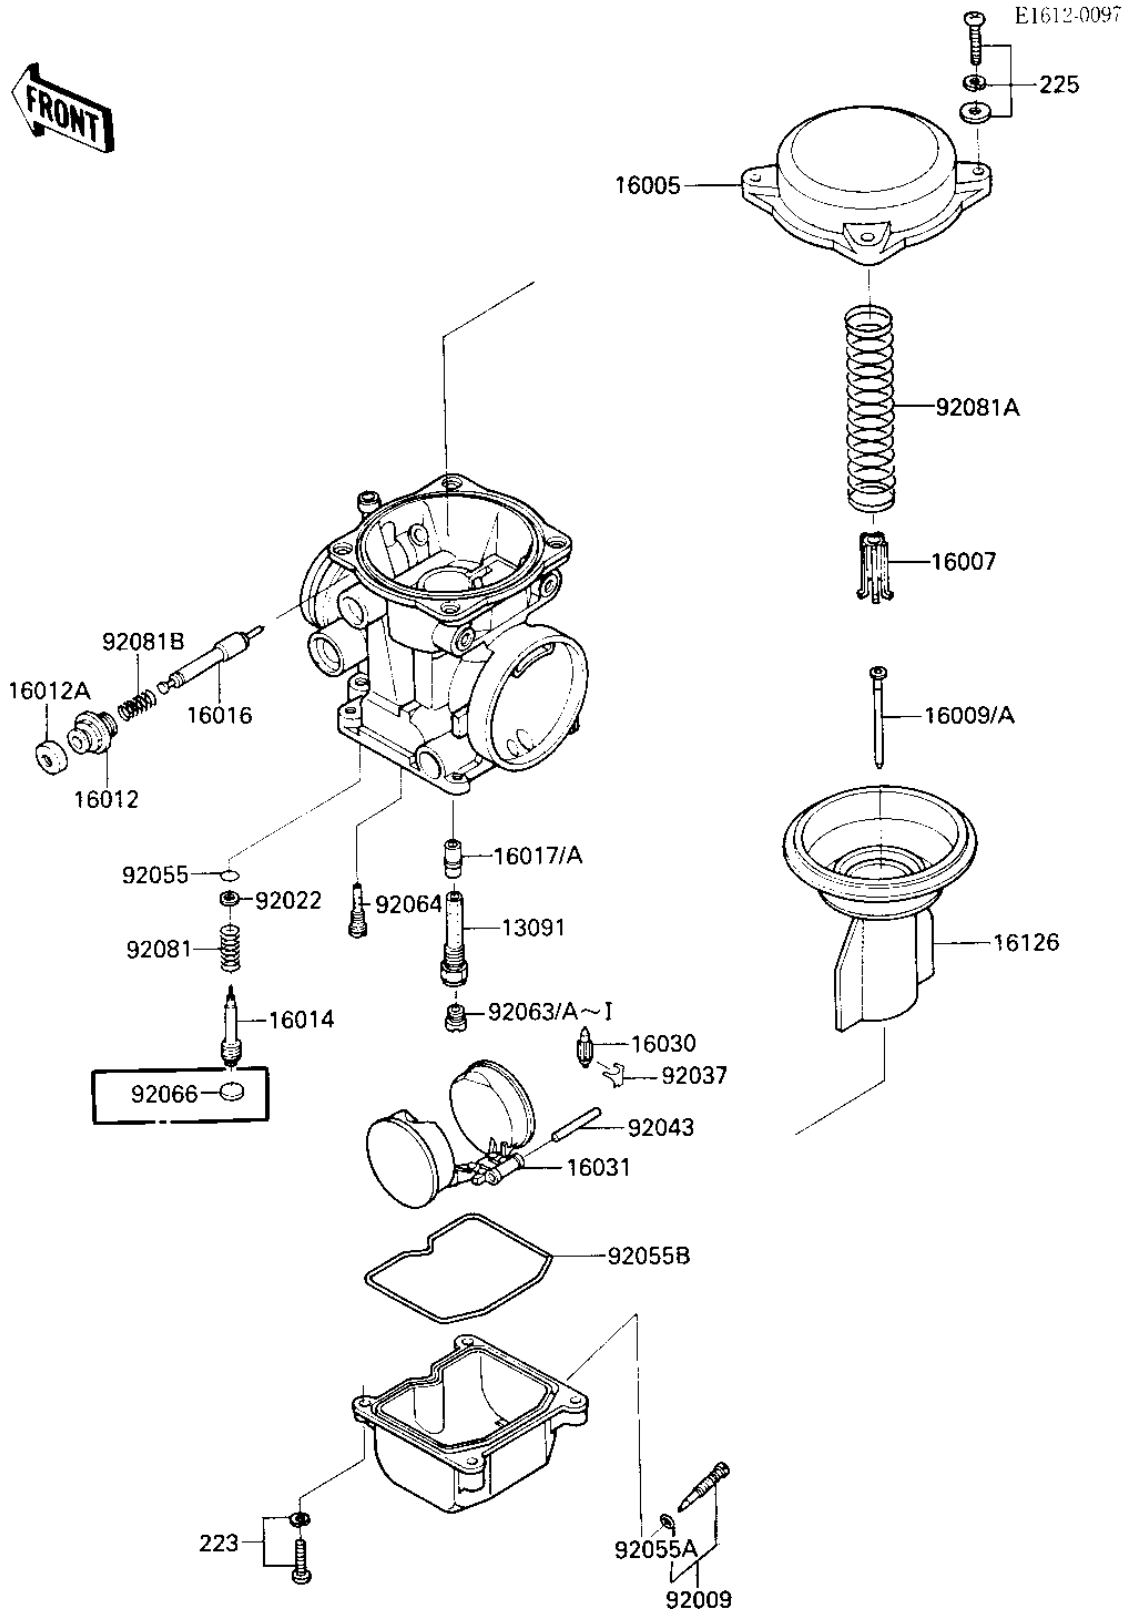

# 1984 Ninja® PARTS DIAGRAM

## CARBURETOR PARTS

## CABURETOR PARTS

ITEM NAME	PART NUMBER	QUANTITY
HOLDER,NEEDLE JET (Ref # 13091)	13091-1347	4
TOP-CHAMBER,MIXING (Ref # 16005)	16005-1054	4
SEAT-SPRING,THROTTLE (Ref # 16007)	16007-1117	4
NEEDLE-JET,N27A (Ref # 16009)	16009-1242	4
NEEDLE-JET,N278 (Canada) (Ref # 16009A)	16009-1243	4
CAP-STARTER PLUNGER (Ref # 16012)	16012-1051	4
CAP-STARTER PLUNGER (Ref # 16012A)	16012-1052	4
SCREW-PILOT AIR (Ref # 16014)	16014-1054	4
PLUNGER,STARTER (Ref # 16016)	16016-1061	4
JET-NEEDLE (Ref # 16017)	16017-1265	4
JET-NEEDLE (Canada) (Ref # 16017A)	16017-1266	4
FLOAT VALVE (Ref # 16030)	16030-1007	4
FLOAT (Ref # 16030)	16031-1056	4
VALVE,VACUUM (Ref # 16126)	16126-1182	4
SCREW,DRAIN (Ref # 92009)	92009-1095	4
WASHER,PLAIN (Ref # 92022)	92022-1003	4
CLIP,FLOAT VALVE (Ref # 92037)	16044-007	4
PIN,FLOAT (Ref # 92043)	92043-1148	4
O RING,PILOT ADJ (Ref # 92055)	92055-1002	4
"O" RING,DRAIN SCREW (Ref # 92055A)	92055-1053	4
RING-O,FLOAT CHAMBER (Ref # 92055B)	92055-1222	4
MAIN JET,#140 (Ref # 92063)	92063-1013	4
MAIN JET,#135 (Ref # 92063A)	92063-1014	4
MAIN JET,#135 (Ref # 92063B)	92063-1014	4
MAIN JET,#138 (Ref # 92063C)	92063-1015	4
MAIN JET,#138 (Ref # 92063D)	92063-1015	4
MAIN JET,#142 (Ref # 92063E)	92063-1016	4
MAIN JET,2ND,#128 (Ref # 92063F)	92063-1074	4
MAIN JET,2ND,#130 (Ref # 92063G)	92063-1075	4

## CABURETOR PARTS

ITEM NAME	PART NUMBER	QUANTITY
JET-MAIN,#132 (Ref # 92063H)	92063-1076	4
JET-MAIN,#132 (Ref # 92063I)	92063-1076	4
JET-PILOT,#35 (Ref # 92064)	92064-1101	4
PLUG,PILOT SCREW (Ref # 92066)	92066-1051	4
SPRING,PIROT ADJ SCRW (Ref # 92081)	92081-1002	4
SPRING,VACUUM VALVE (Ref # 92081A)	92081-1760	4
SPRING,STARTER PLUNGE (Ref # 92081B)	92081-1761	4
SCREW-PAN-WS-CROS (Ref # 223)	223C0416	16
SCREW-PAN-WSP-CROS (Ref # 225)	225C0418	15