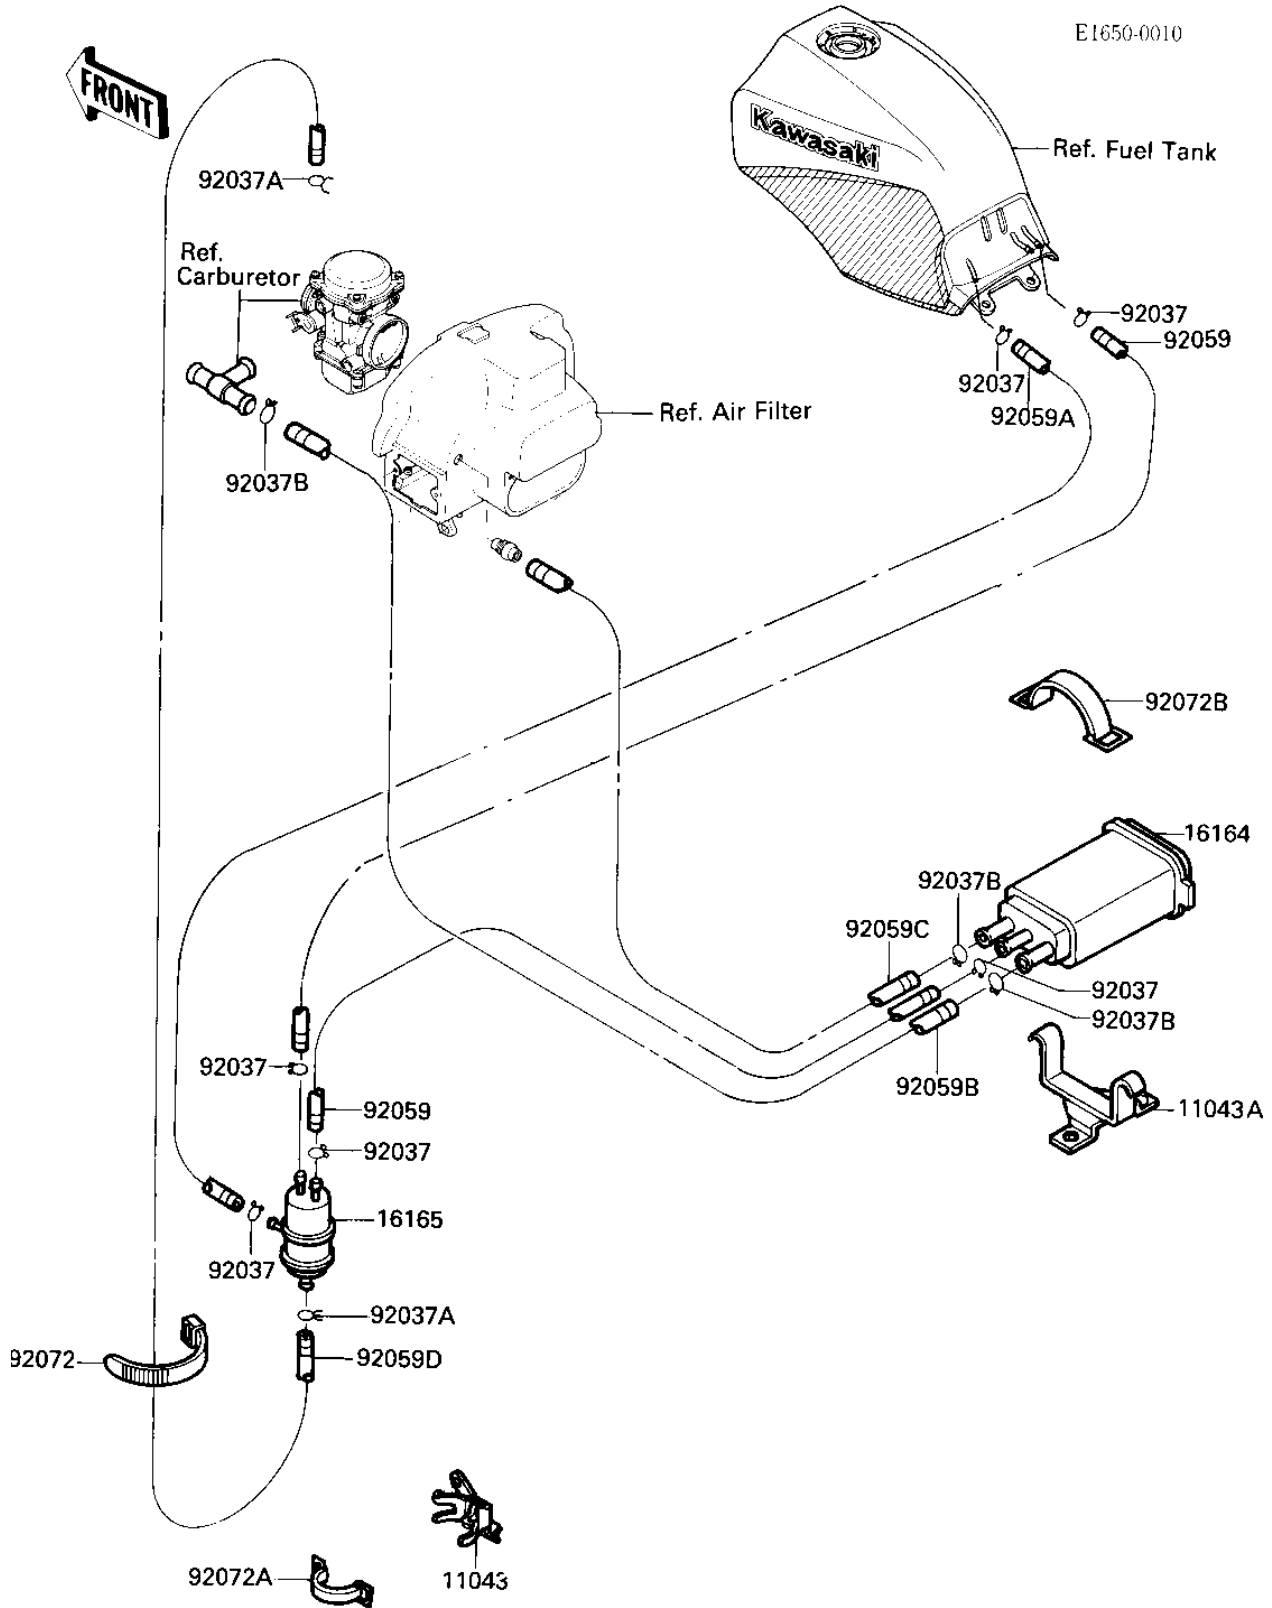

1984 Ninja® PARTS DIAGRAM

CANISTER

1984 Ninja® PARTS LIST

CANISTER

ITEM NAME	PART NUMBER	QUANTITY
BRACKET,SEPARATOR (Ref # 11043)	11043-1653	1
BRACKET,CANISTER (Ref # 11043A)	11043-1831	1
CANISTER (Ref # 16164)	16164-1052	1
SEPARATOR (Ref # 16165)	16165-1001	1
CLAMP FUEL PIPE (Ref # 92037)	92037-010	6
CLAMP-PIPE (Ref # 92037A)	92037-072	2
CLAMP-HOSE (Ref # 92037B)	92037-1104	3
TUBE,5X8X580 (Ref # 92059)	92059-1468	2
TUBE,5X8X340 (Ref # 92059A)	92059-1469	1
TUBE,7X12X900 (Ref # 92059B)	92059-1470	1
TUBE,7X12X800 (Ref # 92059C)	92059-1478	1
TUBE (Ref # 92059D)	92059-1488	1
BAND,MIDDLE (Ref # 92072)	92072-031	1
BAND,TOOL (Ref # 92072A)	92072-066	1
BAND,BATTERY (Ref # 92072B)	92072-071	1