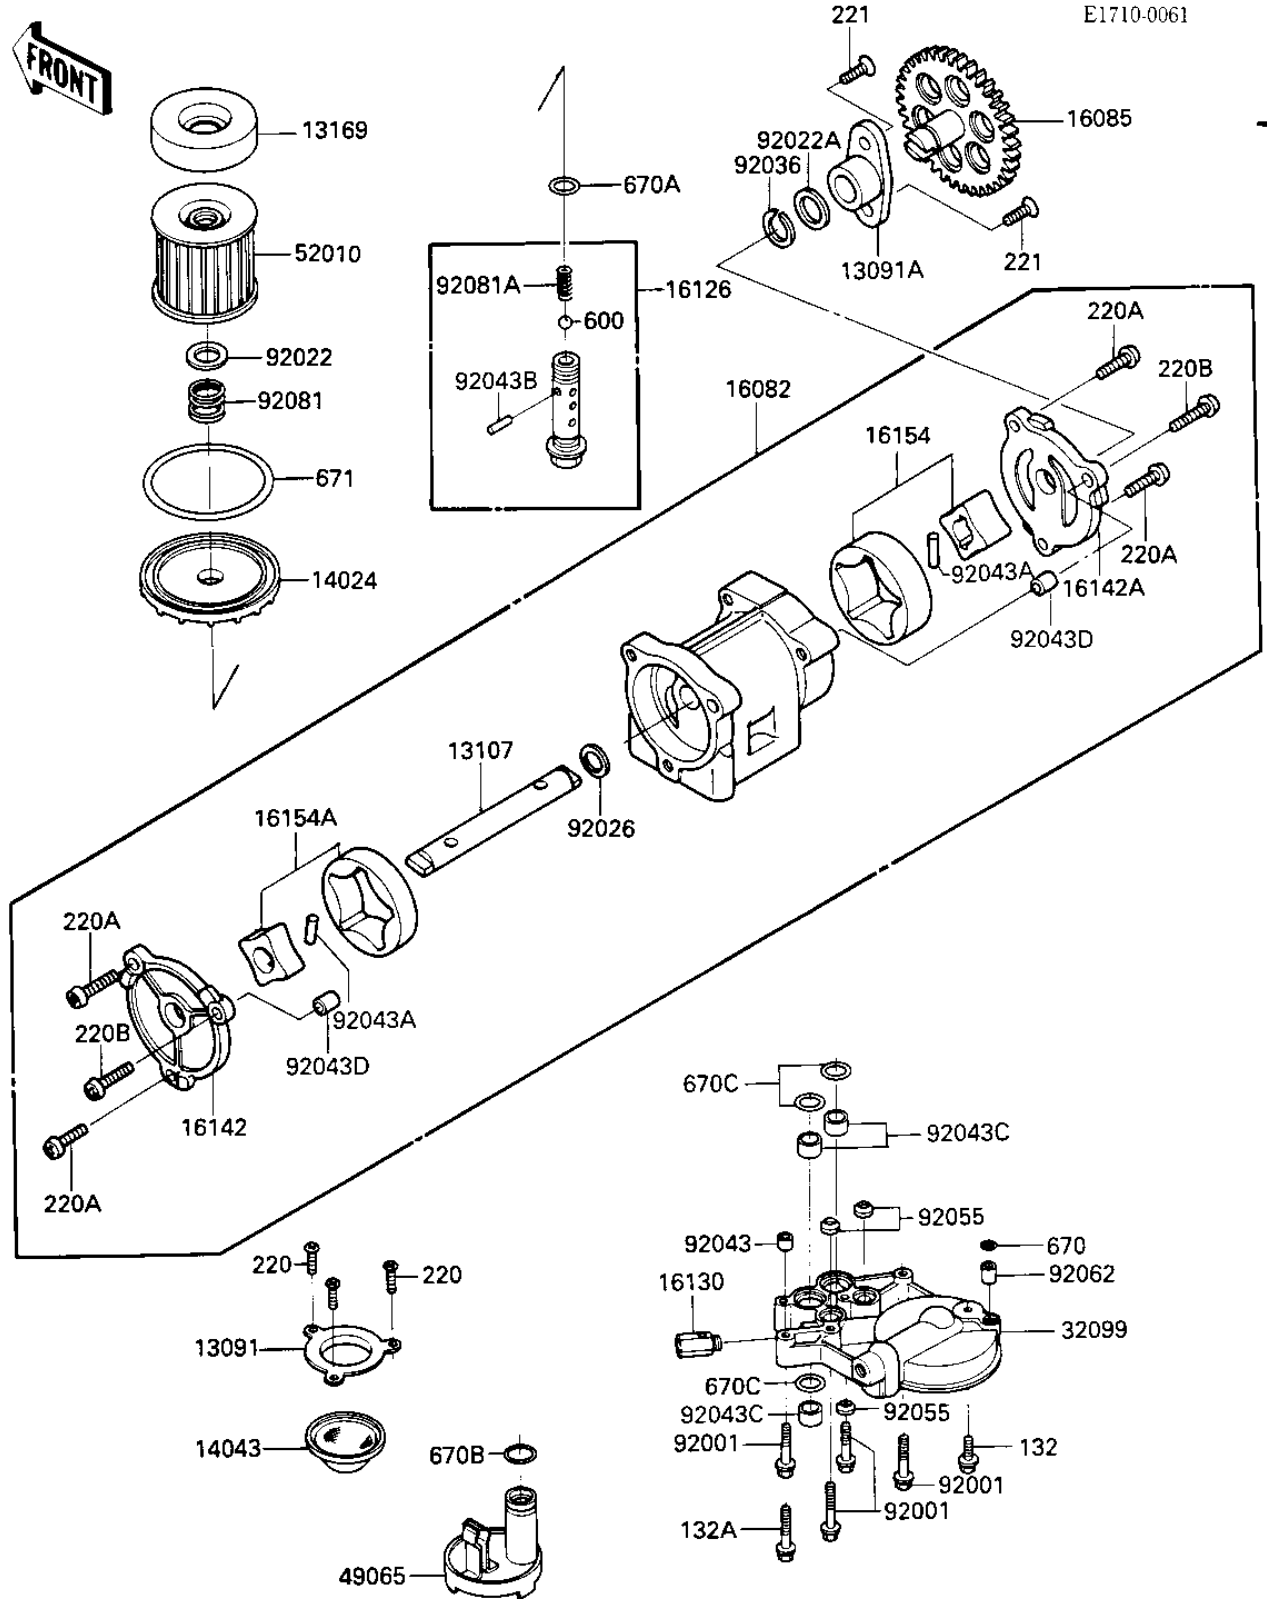

1984 Ninja® PARTS DIAGRAM

OIL PUMP/OIL FILTER

E1710-0061

1984 Ninja® PARTS LIST

OIL PUMP/OIL FILTER

ITEM NAME	PART NUMBER	QUANTITY
HOLDER,OIL FILTER (Ref # 13091)	13091-1274	1
HOLDER,PUMP GEAR (Ref # 13091A)	13091-1333	1
SHAFT,OIL PUMP (Ref # 13107)	13107-1105	1
PLATE,OIL FILTER (Ref # 13169)	13169-1313	1
COVER,OIL FILTER,F.BL (Ref # 14024)	14025-1422	1
STRAINER,OIL (Ref # 14043)	16111-003	1
PUMP-ASSY-OIL (Ref # 16082)	16082-1060	1
GEAR,OIL PUMP,35T (Ref # 16085)	16085-1103	1
VALVE,OIL FILTER (Ref # 16126)	16126-1108	1
RELEAF VALVE ASSY (Ref # 16130)	16130-1001	1
COVER-PUMP,LH (Ref # 16142)	16142-1052	1
COVER-PUMP,RH (Ref # 16142A)	16142-1054	1
ROTOR ASSY,OIL PUMP (Ref # 16154)	16154-1007	1
ROTOR-PUMP (Ref # 16154A)	16154-1053	1
CASE,OIL FILTER (Ref # 32099)	32099-1083	1
FILTER-OIL (Ref # 49065)	49065-1066	1
FILTER,OIL (Ref # 52010)	16099-003	1
BOLT,FLANGED,6X38 (Ref # 92001)	92001-1105	4
WASHER,20.5X30X1.0 (Ref # 92022)	92022-1012	1
WASHER,14X20X1 (Ref # 92022A)	92022-1495	1
SPACER,OIL PUMP (Ref # 92026)	92026-1230	1
RING-SNAP,PUMP GEAR (Ref # 92036)	92036-1052	1
PIN-DOWEL (Ref # 92043)	92042-007	1
PIN,DOWEL 5X17.8 (Ref # 92043A)	92043-1061	2
SPRING PIN (Ref # 92043B)	92043-111	1
PIN,18X20X12 (Ref # 92043C)	92043-1213	3
PIN,DOWEL,8X10 (Ref # 92043D)	92043-1302	2
"O" RING (Ref # 92055)	92055-077	3
NOZZLE (Ref # 92062)	92062-1055	1

1984 Ninja® PARTS LIST

OIL PUMP/OIL FILTER

ITEM NAME	PART NUMBER	QUANTITY
SPRING,OIL FILTER (Ref # 92081)	92081-1018	1
SPRING (Ref # 92081A)	92081-109	1
BOLT-FLANGED-SMALL (Ref # 132)	132G0616	1
BOLT-FLANGED-SMALL (Ref # 132A)	132G0645	1
SCREW PAN HEAD 6X12 (Ref # 220)	220B0612	3
SCREW PAN HEAD 6X14 (Ref # 220A)	220B0614	4
SCREW PAN HEAD 6X20 (Ref # 220B)	220B0620	2
SCREW CNTSNK HD 6X16 (Ref # 221)	221B0616	2
BALL STEEL 3/8' (Ref # 600)	600A1200	1
"O" RING,8MM (Ref # 670)	670B1508	1
"O" RING,16MM (Ref # 670A)	670B2016	1
"O" RING,18MM (Ref # 670B)	670B2018	1
O RING (Ref # 670C)	670D2020	3
"O" RING,90MM (Ref # 671)	671B2590	1