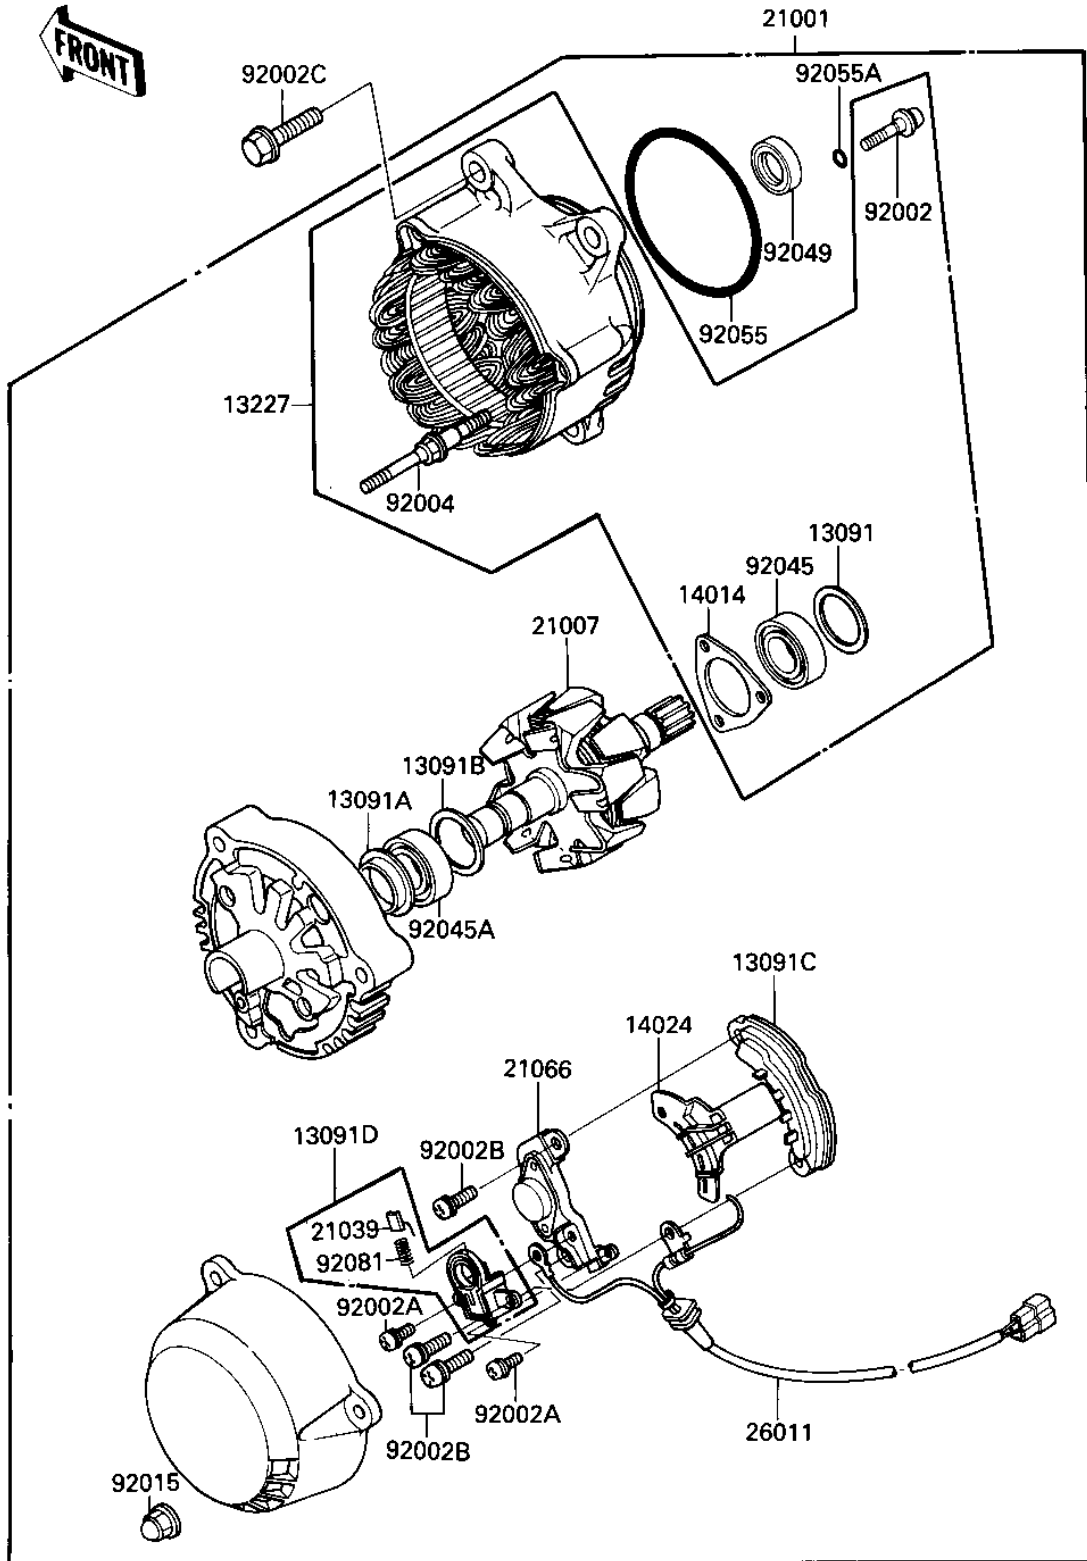

1984 Ninja® PARTS DIAGRAM

GENERATOR/REGULATOR

E1810-0114

1984 Ninja® PARTS LIST

GENERATOR/REGULATOR

ITEM NAME	PART NUMBER	QUANTITY
HOLDER,BEARING (Ref # 13091)	13091-1326	1
HOLDER,COVER (Ref # 13091A)	13091-1327	1
HOLDER,BEARING (Ref # 13091B)	13091-1328	1
RECTIFIER (Ref # 13091C)	13091-1329	1
HOLDER,BRUSH (Ref # 13091D)	13091-1330	1
HOUSING,GENERATOR (Ref # 13227)	13227-1054	1
PLATE-POSITION (Ref # 14014)	14014-1065	1
COVER,RECTIFIER (Ref # 14024)	14025-1942	1
GENERATOR (Ref # 21001)	21001-1105	1
ROTOR,GENERATOR (Ref # 21007)	21007-1123	1
BRUSH,CARBON (Ref # 21039)	21039-1052	2
REGULATOR-VOLTAGE (Ref # 21066)	21066-1056	1
WIRE-LEAD,GENERATOR (Ref # 26011)	26011-1287	1
BOLT (Ref # 92002)	92002-1856	3
BOLT (Ref # 92002A)	92002-1379	2
BOLT (Ref # 92002B)	92002-1380	3
BOLT,8X32 (Ref # 92002C)	92002-1400	3
STUD (Ref # 92004)	92004-1196	3
NUT,CAP (Ref # 92015)	92015-1458	3
BEARING-BALL,#6002 (Ref # 92045)	92045-1132	1
BEARING-BALL (Ref # 92045A)	92045-1237	1
SEAL-OIL (Ref # 92049)	92049-1200	1
RING-O,67.6MM (Ref # 92055)	92055-1263	1
RING-O (Ref # 92055A)	92055-1264	3
SPRING,BRUSH (Ref # 92081)	92081-1759	2