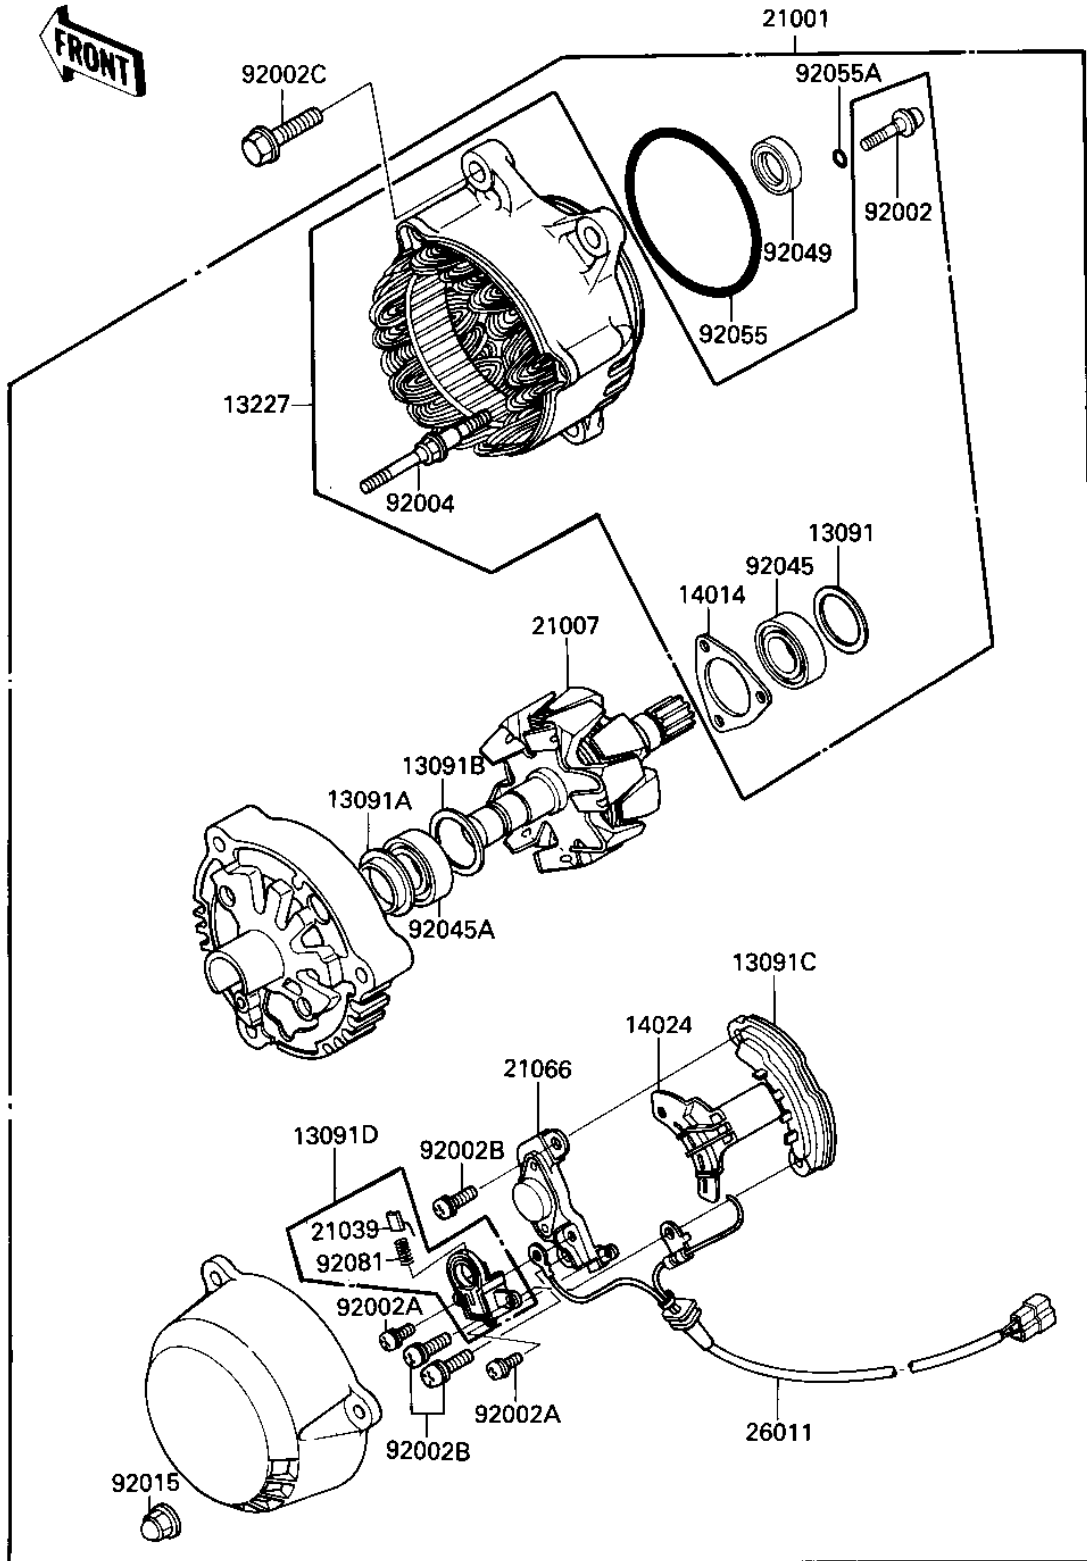

# 1984 Ninja® PARTS DIAGRAM

GENERATOR/REGULATOR

E1810-0114

# 1984 Ninja® PARTS LIST

## GENERATOR/REGULATOR

ITEM NAME	PART NUMBER	QUANTITY
HOLDER,BEARING (Ref # 13091)	13091-1326	1
HOLDER,COVER (Ref # 13091A)	13091-1327	1
HOLDER,BEARING (Ref # 13091B)	13091-1328	1
RECTIFIER (Ref # 13091C)	13091-1329	1
HOLDER,BRUSH (Ref # 13091D)	13091-1330	1
HOUSING,GENERATOR (Ref # 13227)	13227-1054	1
PLATE-POSITION (Ref # 14014)	14014-1065	1
COVER,RECTIFIER (Ref # 14024)	14025-1942	1
GENERATOR (Ref # 21001)	21001-1105	1
ROTOR,GENERATOR (Ref # 21007)	21007-1123	1
BRUSH,CARBON (Ref # 21039)	21039-1052	2
REGULATOR-VOLTAGE (Ref # 21066)	21066-1056	1
WIRE-LEAD,GENERATOR (Ref # 26011)	26011-1287	1
BOLT (Ref # 92002)	92002-1856	3
BOLT (Ref # 92002A)	92002-1379	2
BOLT (Ref # 92002B)	92002-1380	3
BOLT,8X32 (Ref # 92002C)	92002-1400	3
STUD (Ref # 92004)	92004-1196	3
NUT,CAP (Ref # 92015)	92015-1458	3
BEARING-BALL,#6002 (Ref # 92045)	92045-1132	1
BEARING-BALL (Ref # 92045A)	92045-1237	1
SEAL-OIL (Ref # 92049)	92049-1200	1
RING-O,67.6MM (Ref # 92055)	92055-1263	1
RING-O (Ref # 92055A)	92055-1264	3
SPRING,BRUSH (Ref # 92081)	92081-1759	2