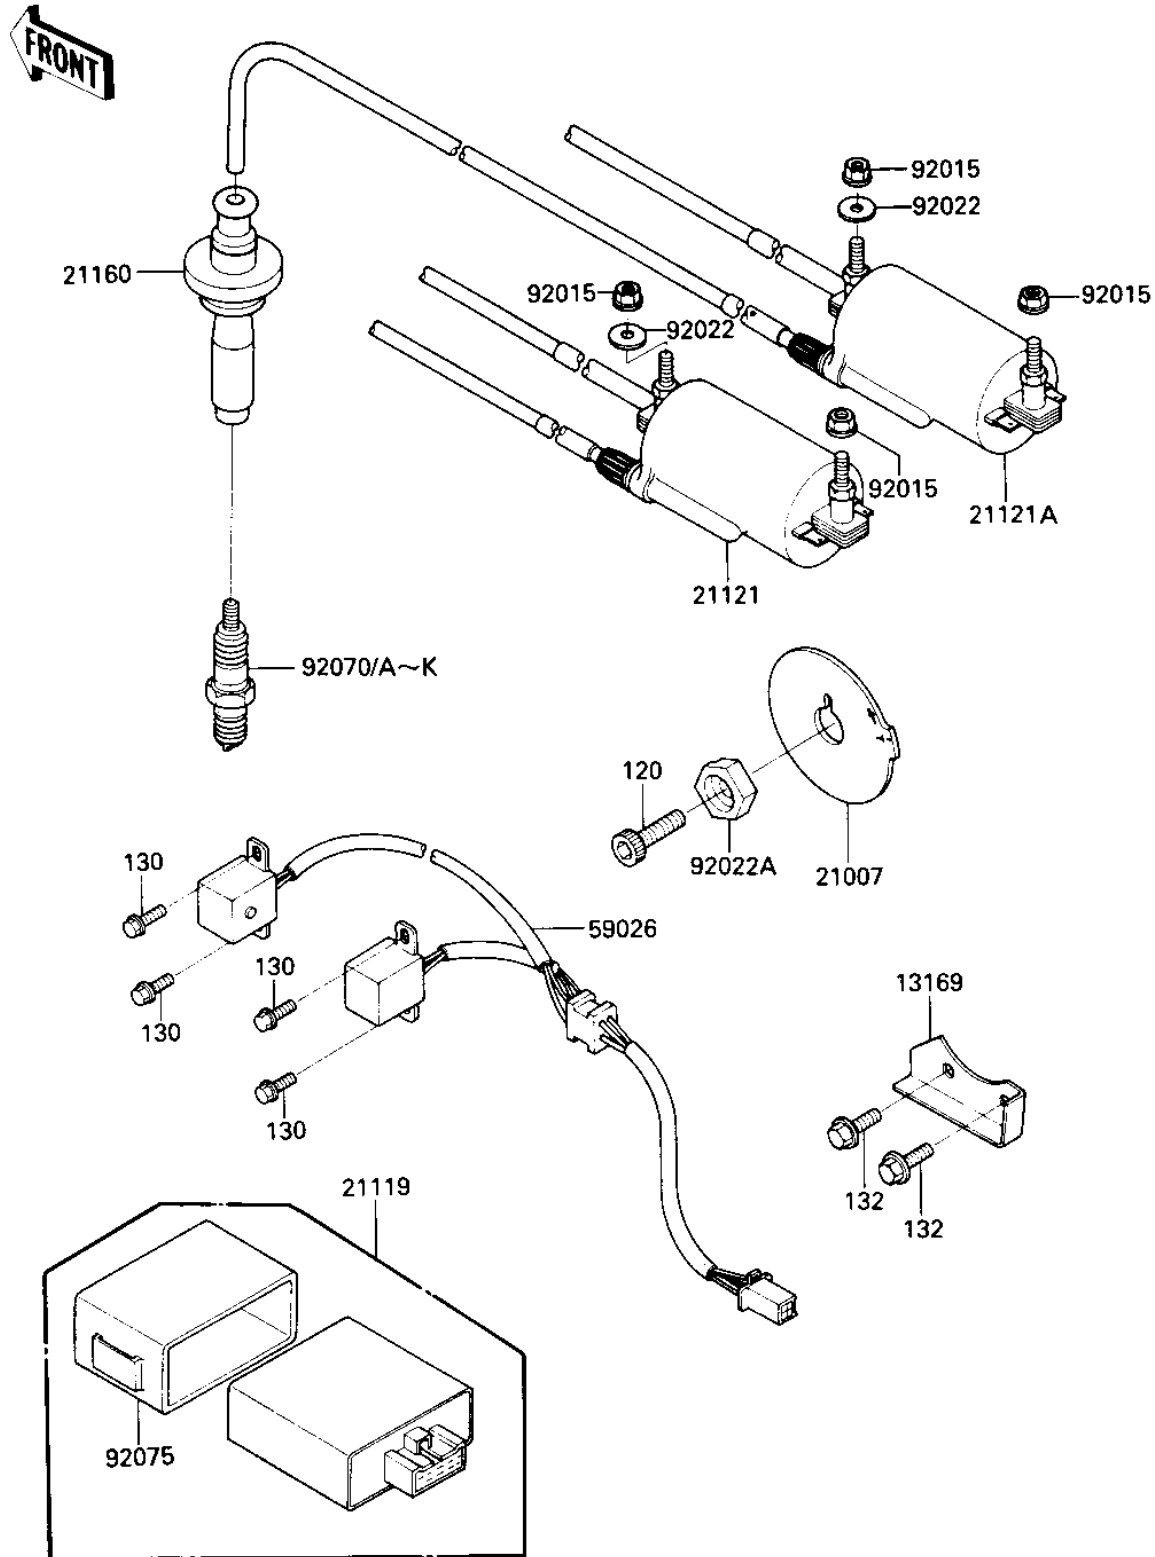

# 1984 Ninja® PARTS DIAGRAM

## IGNITION

E1830-0207

# 1984 Ninja® PARTS LIST

## IGNITION

ITEM NAME	PART NUMBER	QUANTITY
PLATE,CHAIN GUIDE (Ref # 13169)	13169-1748	1
ROTOR,PULSING COIL (Ref # 21007)	21007-1109	1
IGNITER (Ref # 21119)	21119-1110	1
COIL-IGNITION,#1&#4 (Ref # 21121)	21121-1110	1
COIL-IGNITION,#2&#3 (Ref # 21121A)	21121-1111	1
CAP-ASSY-PLUG (Ref # 21160)	21160-1065	4
COIL-PULSING (Ref # 59026)	59026-1061	1
NUT-6MM (Ref # 92015)	92015-1078	4
WASHER PLAIN (Ref # 92022)	92022-024	2
WASHER PLAIN (Ref # 92022)	92022-024	2
WASHER,ROTOR (Ref # 92022A)	92200-1173	1
SPARK PLUG D8EA (Ref # 92070A)	D8EA	4
SPARK PLUG D7EA (Ref # 92070C)	D7EA	4
SPARK PLUG DR8ES (Canada) (Ref # 92070D)	92070-1019	4
UNAVAILABLE IN PRICE BOOK (Ref # 92070F)	92070-1034	4
SPARK PLUG DR7ES (Canada) (Ref # 92070I)	92070-1113	4
SPARK PLUG DR8ES-L (Canada) (Ref # 92070J)	92070-1116	4
DAMPER,IGNITER (Ref # 92075)	92075-1592	1
BOLT,SOCKET,8X25 (Ref # 120)	120P0825	1
BOLT-FLANGED (Ref # 130)	130G0512	4
BOLT-FLANGED-SMALL (Ref # 132)	132G0612	2