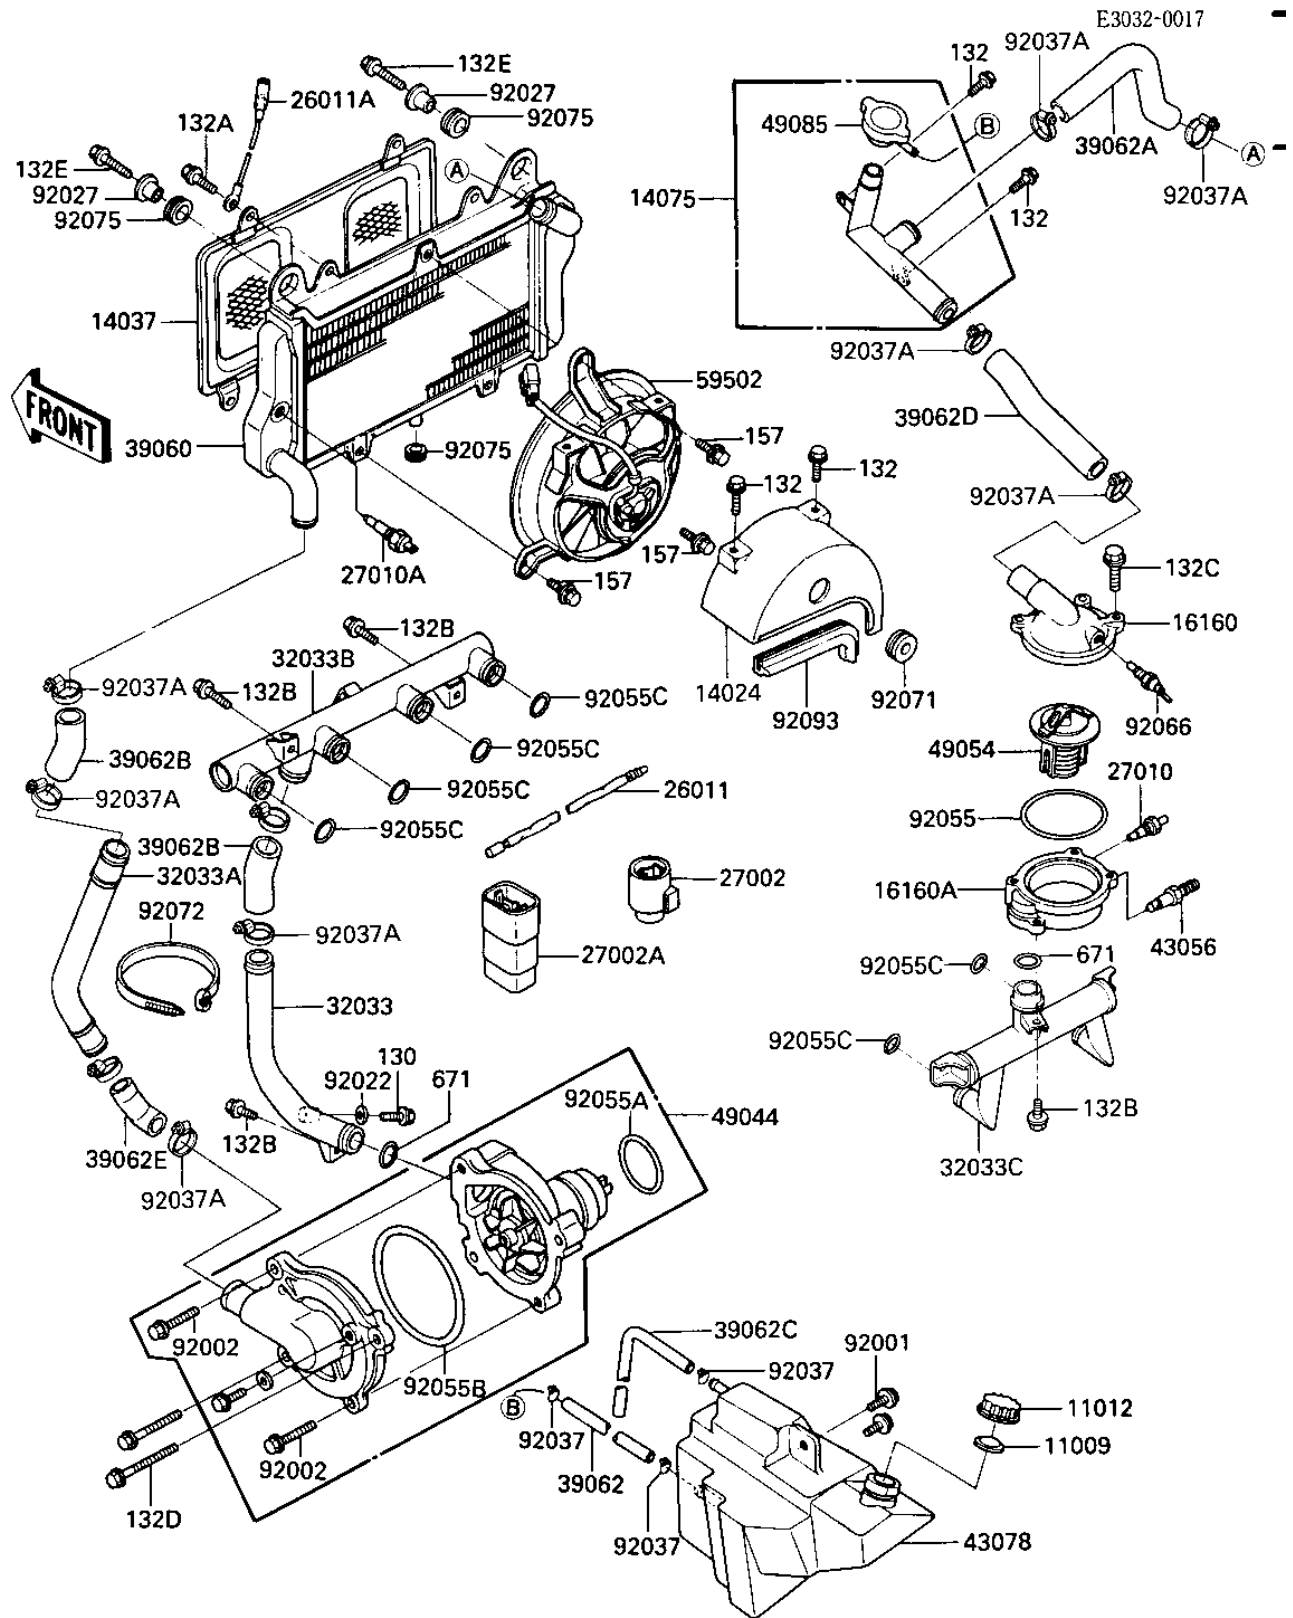

1984 Ninja® PARTS DIAGRAM

RADIATOR/FAN/WATER PUMP

1984 Ninja® PARTS LIST

RADIATOR/FAN/WATER PUMP

| ITEM NAME | PART NUMBER | QUANTITY |
|--------------------------------------|-------------|----------|
| GASKET,RESERVE TANK (Ref # 11009) | 11009-1145 | 1 |
| CAP,RESERVE TANK (Ref # 11012) | 11012-1084 | 1 |
| COVER,FAN (Ref # 14024) | 14025-1892 | 1 |
| SCREEN,RADIATOR (Ref # 14037) | 14037-1063 | 1 |
| CAP-ASSY,RADIATOR (Ref # 14075) | 14075-1055 | 1 |
| BODY,THERMOSTAT,UPP (Ref # 16160) | 16160-1067 | 1 |
| BODY,THERMOSTAT,LWR (Ref # 16160A) | 16160-1068 | 1 |
| WIRE-LEAD (Ref # 26011) | 26011-1204 | 1 |
| WIRE-LEAD (Ref # 26011A) | 26011-1282 | 1 |
| RELAY-ASSY (Ref # 27002) | 27002-1054 | 1 |
| RELAY-ASSY (Ref # 27002A) | 27002-1055 | 1 |
| SWITCH,FAN (Ref # 27010) | 27010-1036 | 1 |
| SWITCH,FAN (Ref # 27010A) | 27010-1167 | 1 |
| PIPE-WATER (Ref # 32033) | 39192-1028 | 1 |
| PIPE (Ref # 32033A) | 32033-1207 | 1 |
| PIPE (Ref # 32033B) | 32033-1262 | 1 |
| PIPE (Ref # 32033C) | 32033-1719 | 1 |
| RADIATOR (Ref # 39060) | 39060-1059 | 1 |
| HOSE-COOLING,5.5X10.5 (Ref # 39062) | 39062-1144 | 1 |
| HOSE-COOLING (Ref # 39062A) | 39062-1070 | 1 |
| HOSE-COOLING (Ref # 39062B) | 39062-1072 | 2 |
| HOSE-COOLING,RESERVOI (Ref # 39062C) | 39062-1220 | 1 |
| HOSE-COOLING (Ref # 39062D) | 39062-1091 | 1 |
| HOSE-COOLING (Ref # 39062E) | 39062-1092 | 1 |
| BREEDER (Ref # 43056) | 43056-003 | 1 |
| RESERVOIR (Ref # 43078) | 43078-1053 | 1 |
| PUMP-WATER (Ref # 49044) | 49044-1058 | 1 |
| THERMOSTAT (Ref # 49054) | 49054-1051 | 1 |
| CAP-ASSY-PRESSURE (Ref # 49085) | 49085-1053 | 1 |