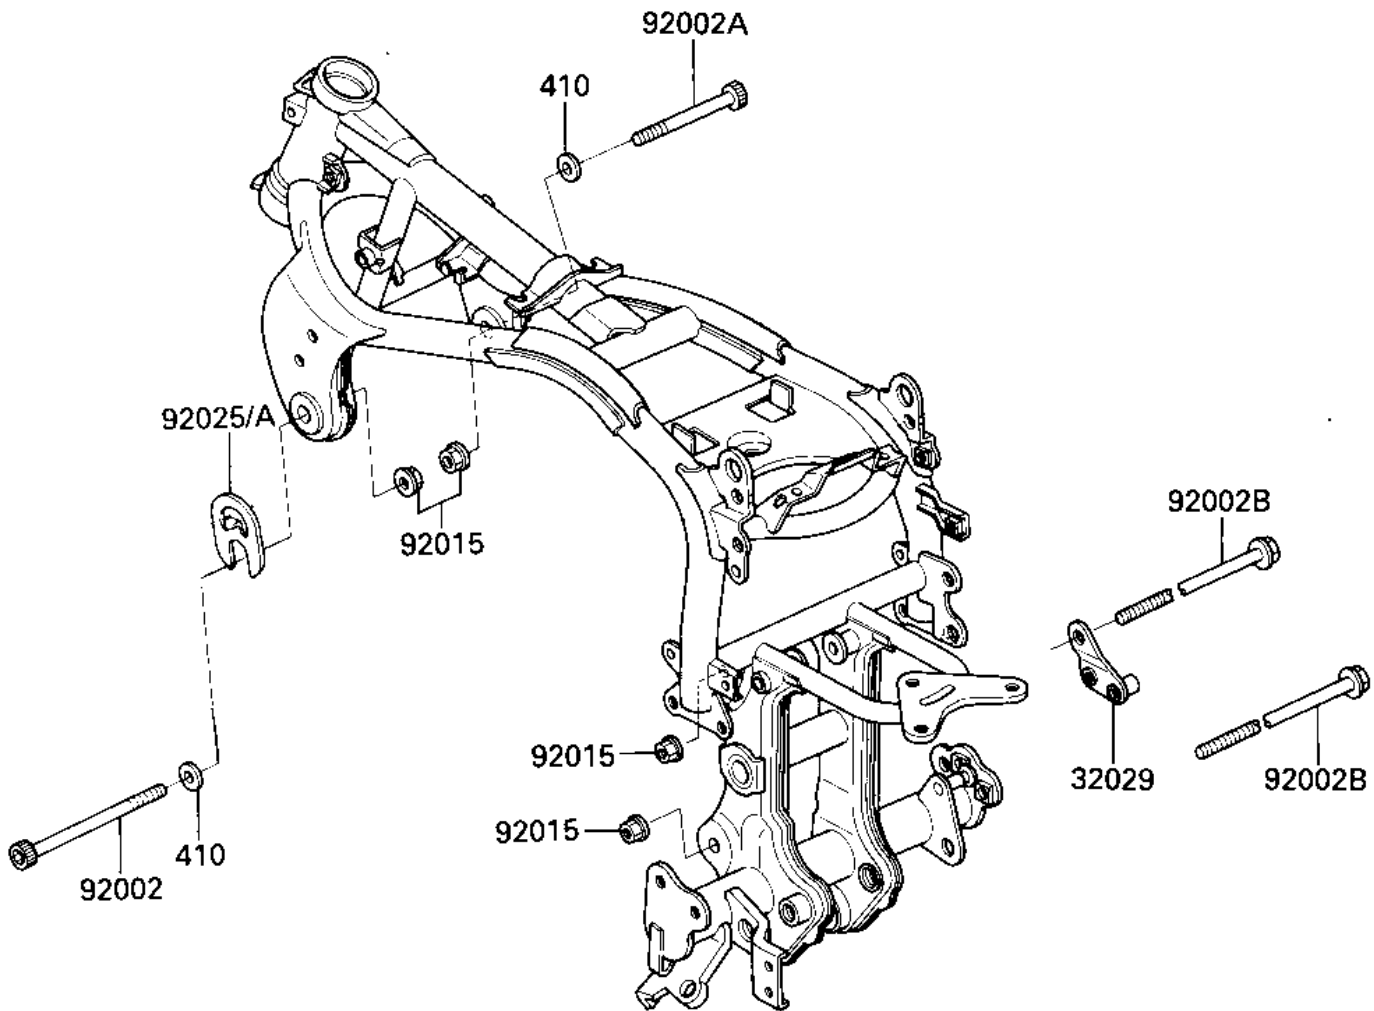

1984 Ninja® PARTS DIAGRAM

FRAME FITTINGS

F2131-0187

1984 Ninja® PARTS LIST

FRAME FITTINGS

| ITEM NAME | PART NUMBER | QUANTITY |
|---|-------------|----------|
| BRACKET-ENGINE,RR (Ref # 32029) | 32029-1322 | 1 |
| UNAVAILABLE IN PRICE BOOK (Ref # 92002) | 92001-188 | 1 |
| BOLT,SOCKET,10X72 (Ref # 92002A) | 92001-1889 | 1 |
| BOLT (Ref # 92002B) | 92002-1321 | 2 |
| NUT,10MM (Ref # 92015) | 92015-1429 | 4 |
| SHIM (Ref # 92025) | 92025-1616 | AR |
| SHIM (Ref # 92025A) | 92025-1617 | AR |
| WASHER PLAIN 10MM (Ref # 410) | 410B1000 | 2 |