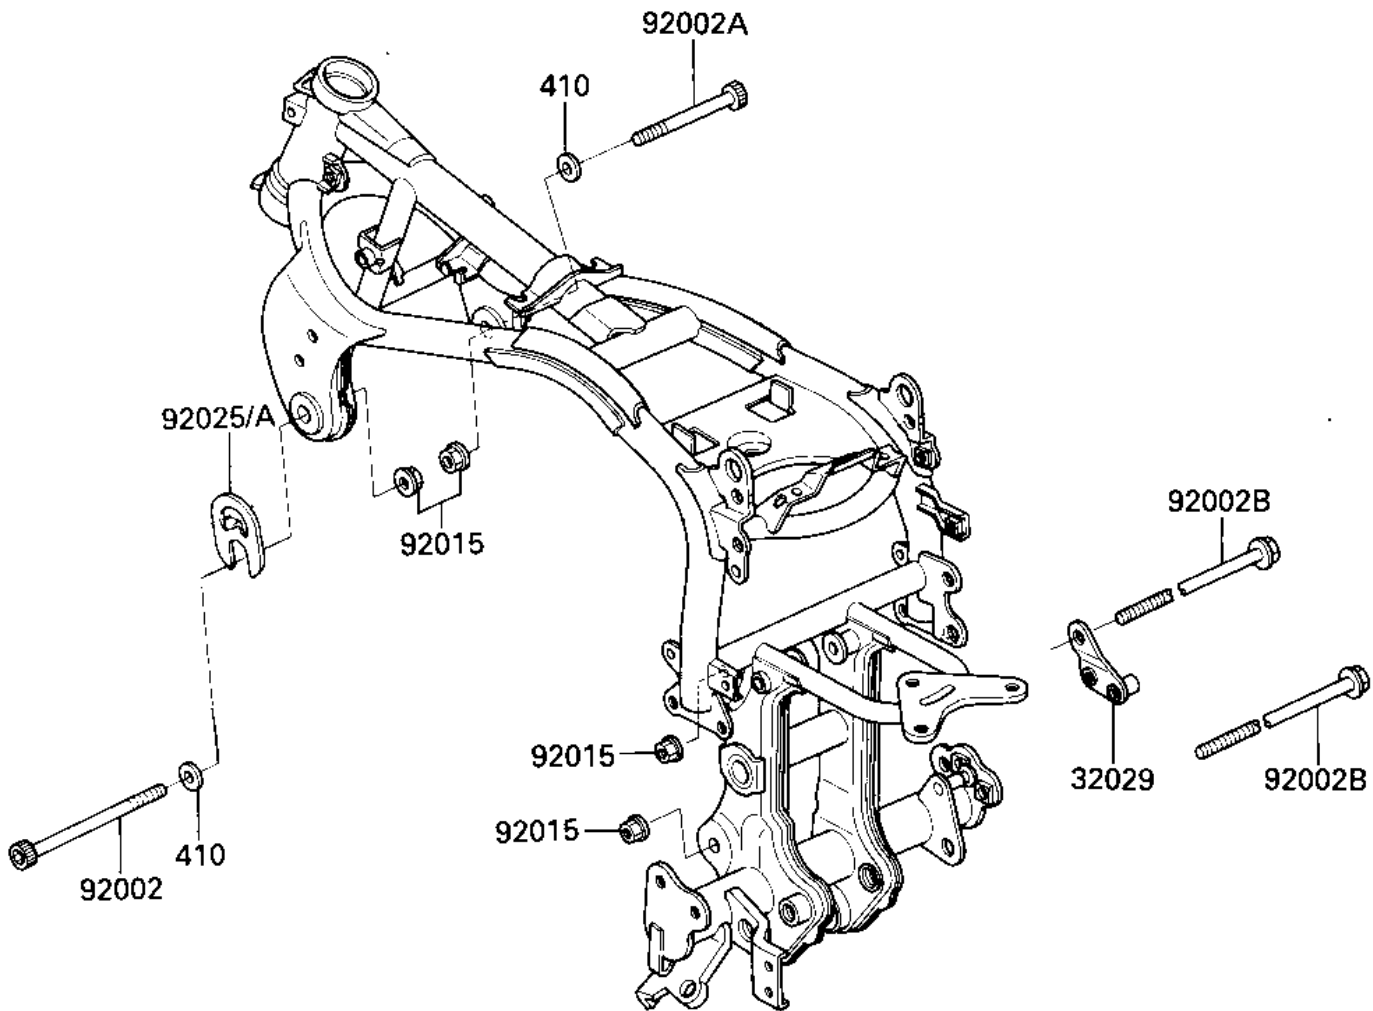

# 1985 Ninja® PARTS DIAGRAM

## FRAME FITTINGS

F2131-0187

# 1985 Ninja® PARTS LIST

## FRAME FITTINGS

ITEM NAME	PART NUMBER	QUANTITY
BRACKET-ENGINE,RR (Ref # 32029)	32029-1322	1
UNAVAILABLE IN PRICE BOOK (Ref # 92002)	92001-188	1
BOLT,SOCKET,10X72 (Ref # 92002A)	92001-1889	1
BOLT (Ref # 92002B)	92002-1321	2
NUT,10MM (Ref # 92015)	92015-1429	4
SHIM (Ref # 92025)	92025-1616	AR
SHIM (Ref # 92025A)	92025-1617	AR
WASHER PLAIN 10MM (Ref # 410)	410B1000	2