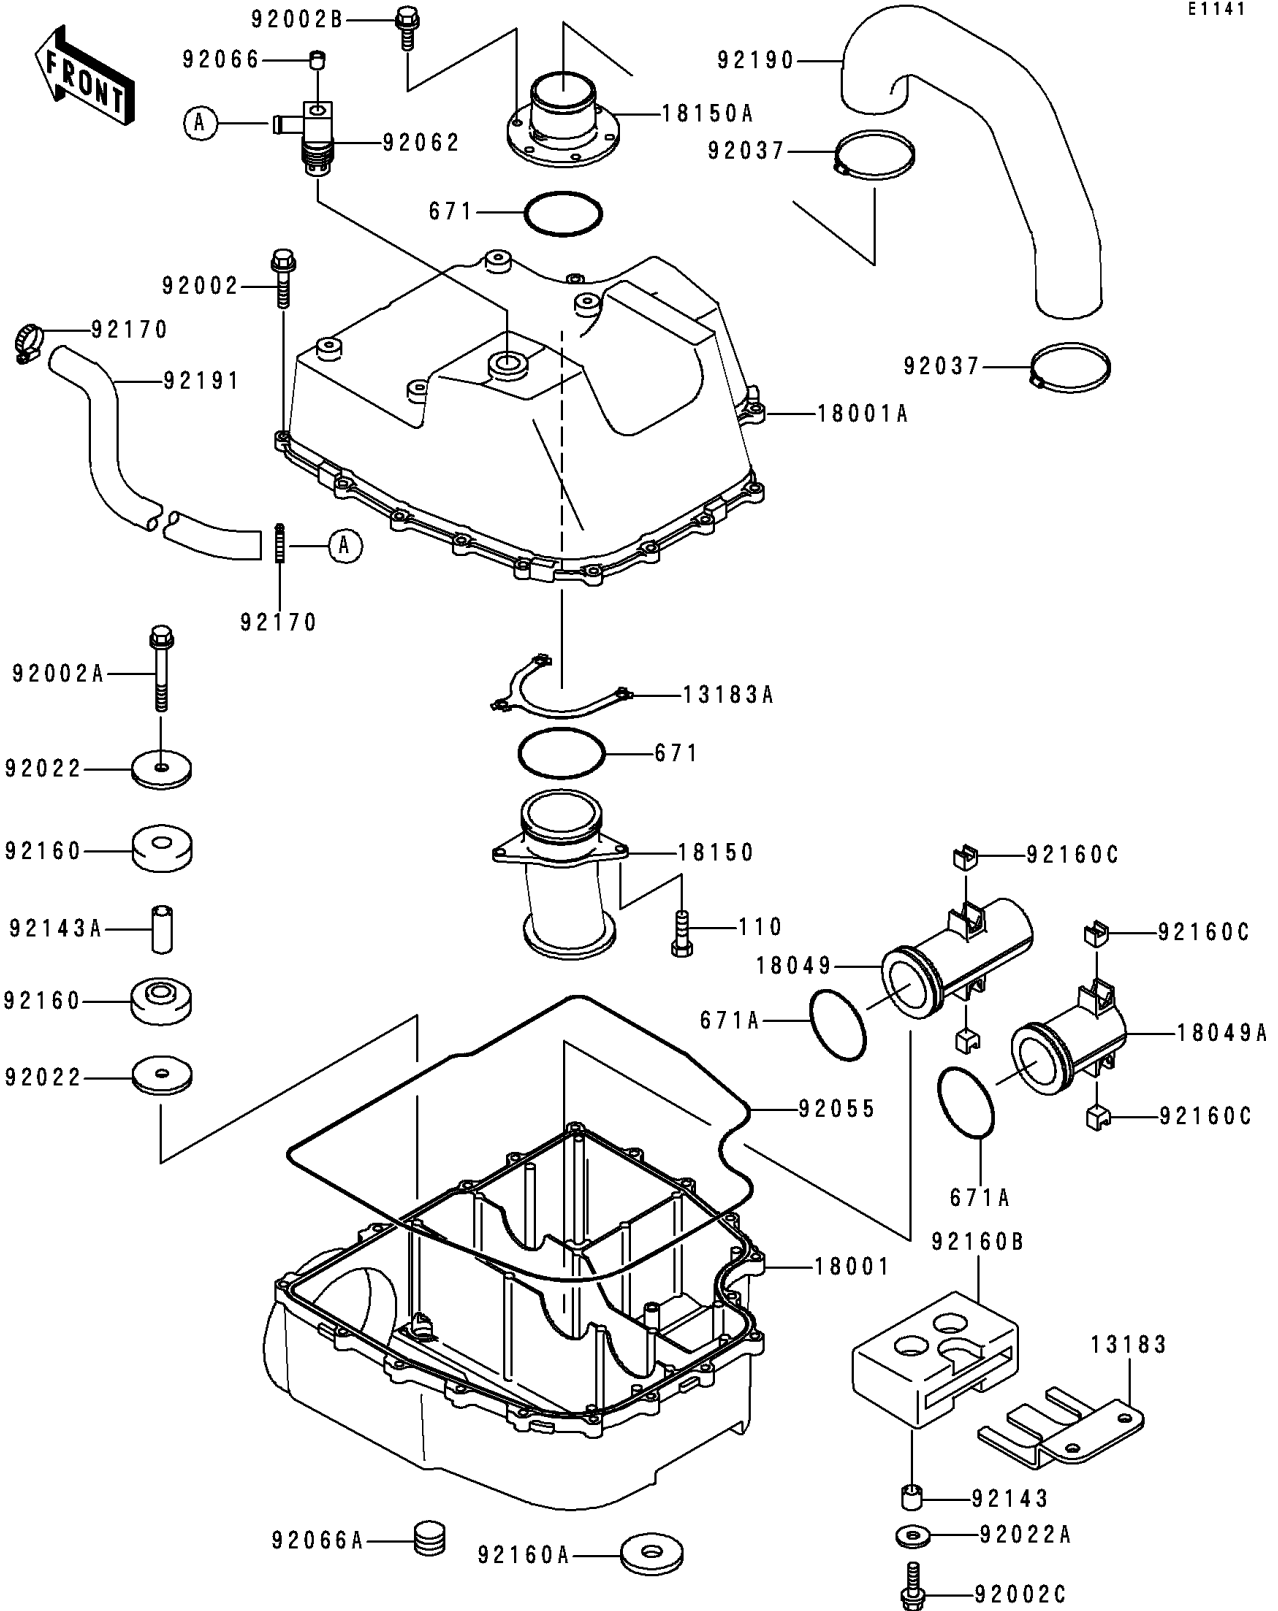

1998 Xi Sport PARTS DIAGRAM

Water Muffler

E1141

1998 Xi Sport PARTS LIST

Water Muffler

ITEM NAME	PART NUMBER	QUANTITY
BOLT,6X20 (Ref # 110)	110R0620	3
O RING,60MM (Ref # 671)	671B2560	2
O RING,WATER-MUFFLER (Ref # 671A)	671C2550	2
PLATE (Ref # 13183)	13183-3760	1
PLATE (Ref # 13183A)	13183-3818	1
MUFFLER,WATER BOX,LWR (Ref # 18001)	18001-3755	1
MUFFLER,WATER BOX,UPP (Ref # 18001A)	18001-3769	1
PIPE-EXHAUST,L=120 (Ref # 18049)	18049-3734	1
PIPE-EXHAUST,L=77.5 (Ref # 18049A)	18049-3735	1
PIPE-MUFFLER,WATER (Ref # 18150)	18150-3701	1
PIPE-MUFFLER,WATER (Ref # 18150A)	18150-3702	1
BOLT,6X25 (Ref # 92002)	92002-3714	17
BOLT,6X45 (Ref # 92002A)	92002-3717	1
BOLT,6X16 (Ref # 92002B)	92002-3728	8
BOLT,6X20 (Ref # 92002C)	92002-3755	2
WASHER,6.5X32X3 (Ref # 92022)	92022-3749	2
WASHER (Ref # 92022A)	92022-567	2
CLAMP (Ref # 92037)	92037-3009	2
RING-O,WATER MUFFLER (Ref # 92055)	92055-3718	1
NOZZLE,WATER MUFFLER (Ref # 92062)	92062-3708	1
PLUG,OIL LINE,1/8X7 (Ref # 92066)	92066-1227	1
PLUG (Ref # 92066A)	92066-3719	2
COLLAR,7.5X10.5X9 (Ref # 92143)	92143-3714	2
COLLAR,7.5X10.5X24 (Ref # 92143A)	92143-3717	1
DAMPER,FR (Ref # 92160)	92160-3730	2
DAMPER,LWR (Ref # 92160A)	92160-3732	3
DAMPER,RR (Ref # 92160B)	92160-3774	1
DAMPER,WATER-MUFFLER (Ref # 92160C)	92160-3794	4
CLAMP (Ref # 92170)	92170-3718	2

1998 Xi Sport PARTS LIST

Water Muffler

ITEM NAME	PART NUMBER	QUANTITY
TUBE,WATER BOX-TAIL PIPE (Ref # 92190)	92190-3880	1
TUBE,MUFFLER-WATER BOX (Ref # 92191)	92191-3723	1