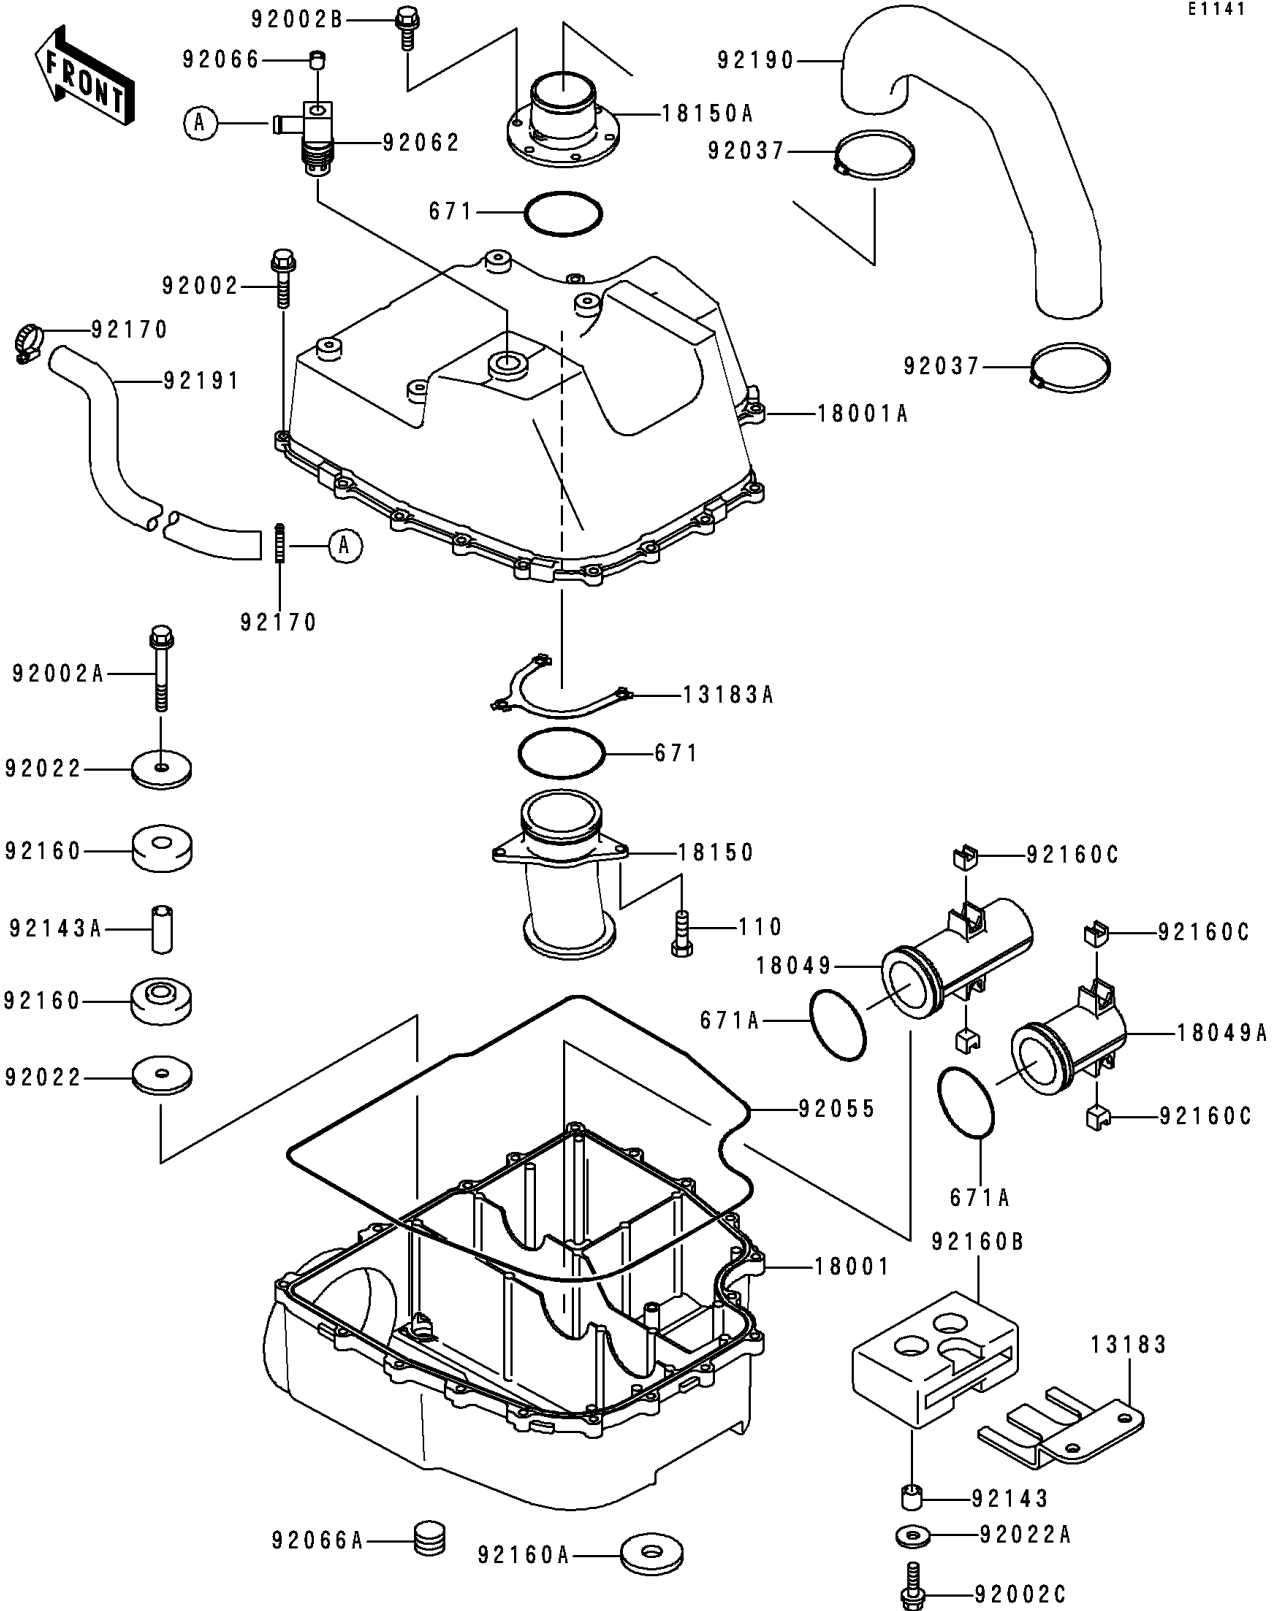

1999 Xi Sport PARTS DIAGRAM

Water Muffler

E1141

1999 Xi Sport PARTS LIST

Water Muffler

ITEM NAME	PART NUMBER	QUANTITY
BOLT,6X20 (Ref # 110)	110R0620	3
O RING,60MM (Ref # 671)	671B2560	2
O RING,WATER-MUFFLER (Ref # 671A)	671C2550	2
PLATE (Ref # 13183)	13183-3760	1
PLATE (Ref # 13183A)	13183-3818	1
MUFFLER,WATER BOX,LWR (Ref # 18001)	18001-3755	1
MUFFLER,WATER BOX,UPP (Ref # 18001A)	18001-3769	1
PIPE-EXHAUST,L=120 (Ref # 18049)	18049-3734	1
PIPE-EXHAUST,L=77.5 (Ref # 18049A)	18049-3735	1
PIPE-MUFFLER,WATER (Ref # 18150)	18150-3701	1
PIPE-MUFFLER,WATER (Ref # 18150A)	18150-3702	1
BOLT,6X25 (Ref # 92002)	92002-3714	17
BOLT,6X45 (Ref # 92002A)	92002-3717	1
BOLT,6X16 (Ref # 92002B)	92002-3728	8
BOLT,6X20 (Ref # 92002C)	92002-3755	2
WASHER,6.5X32X3 (Ref # 92022)	92022-3749	2
WASHER (Ref # 92022A)	92022-567	2
CLAMP (Ref # 92037)	92037-3009	2
RING-O,WATER MUFFLER (Ref # 92055)	92055-3718	1
NOZZLE,WATER MUFFLER (Ref # 92062)	92062-3708	1
PLUG,OIL LINE,1/8X7 (Ref # 92066)	92066-1227	1
PLUG (Ref # 92066A)	92066-3719	2
COLLAR,7.5X10.5X9 (Ref # 92143)	92143-3714	2
COLLAR,7.5X10.5X24 (Ref # 92143A)	92143-3717	1
DAMPER,FR (Ref # 92160)	92160-3730	2
DAMPER,LWR (Ref # 92160A)	92160-3732	3
DAMPER,RR (Ref # 92160B)	92160-3774	1
DAMPER,WATER-MUFFLER (Ref # 92160C)	92160-3794	4
CLAMP (Ref # 92170)	92170-3718	2

1999 Xi Sport PARTS LIST

Water Muffler

ITEM NAME	PART NUMBER	QUANTITY
TUBE,WATER BOX-TAIL PIPE (Ref # 92190)	92190-3880	1
TUBE,MUFFLER-WATER BOX (Ref # 92191)	92191-3723	1