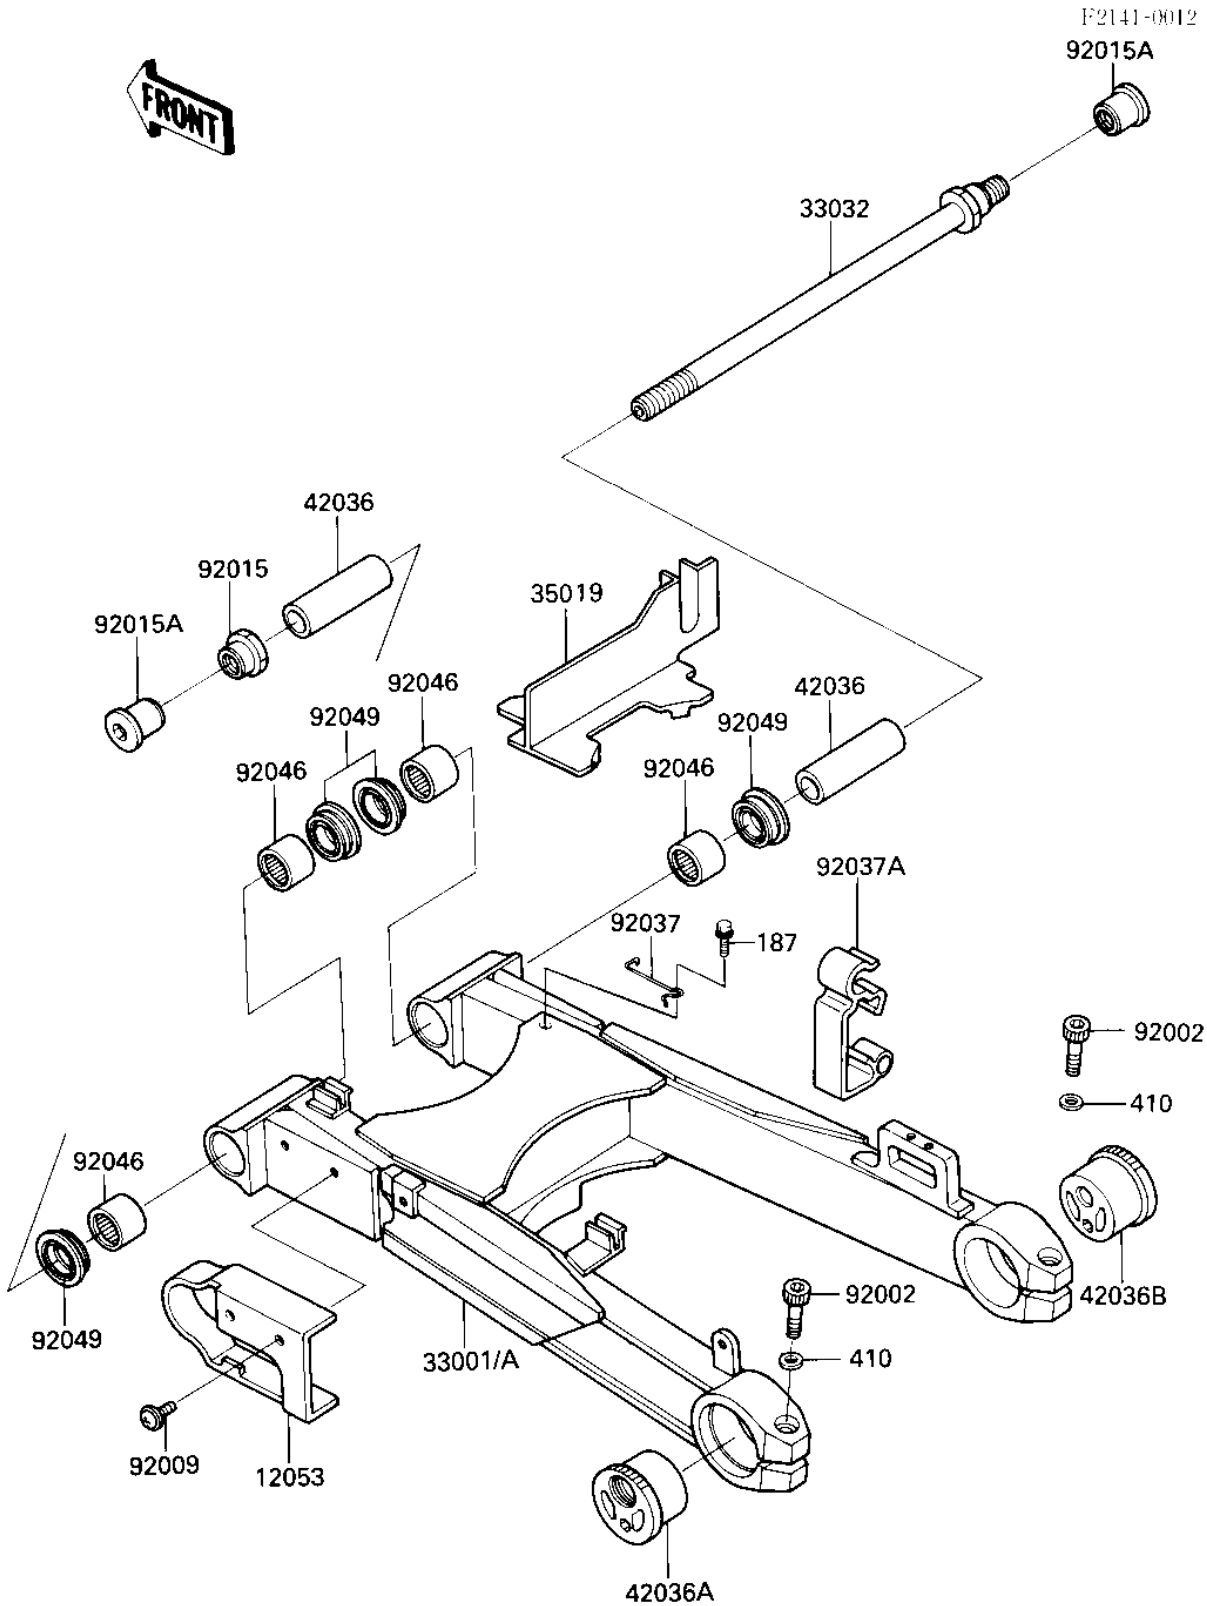

1984 Ninja® PARTS DIAGRAM

SWING ARM

1984 Ninja® PARTS LIST

SWING ARM

ITEM NAME	PART NUMBER	QUANTITY
GUIDE-CHAIN (Ref # 12053)	12053-1119	1
ARM-COM-SWING,G.SILV (Ref # 33001)	33001-1231-F2	1
SHAFT-SWING ARM (Ref # 33032)	33032-1105	1
FLAP,SWING ARM (Ref # 35019)	35019-1124	1
SLEEVE,SWING ARM (Ref # 42036)	42036-1114	2
SLEEVE,AXLE,RH (Ref # 42036A)	42036-1147	1
BOLT (Ref # 92002)	92002-1452	2
SCREW,6X10 (Ref # 92009)	92009-1286	2
NUT,SWING ARM SHAFT (Ref # 92015)	92015-1333	1
NUT,SWING ARM (Ref # 92015A)	92015-1334	2
CLAMP (Ref # 92037)	92037-1565	1
CLAMP,BRAKE HOSE (Ref # 92037A)	92037-1674	2
BEARING-NEEDLE (Ref # 92046)	92046-1035	4
SEAL-OIL (Ref # 92049)	92049-1166	4
BOLT-UPSET-WSP (Ref # 187)	187D0610	1
W-PLAIN-S (Ref # 410)	410E1000	1