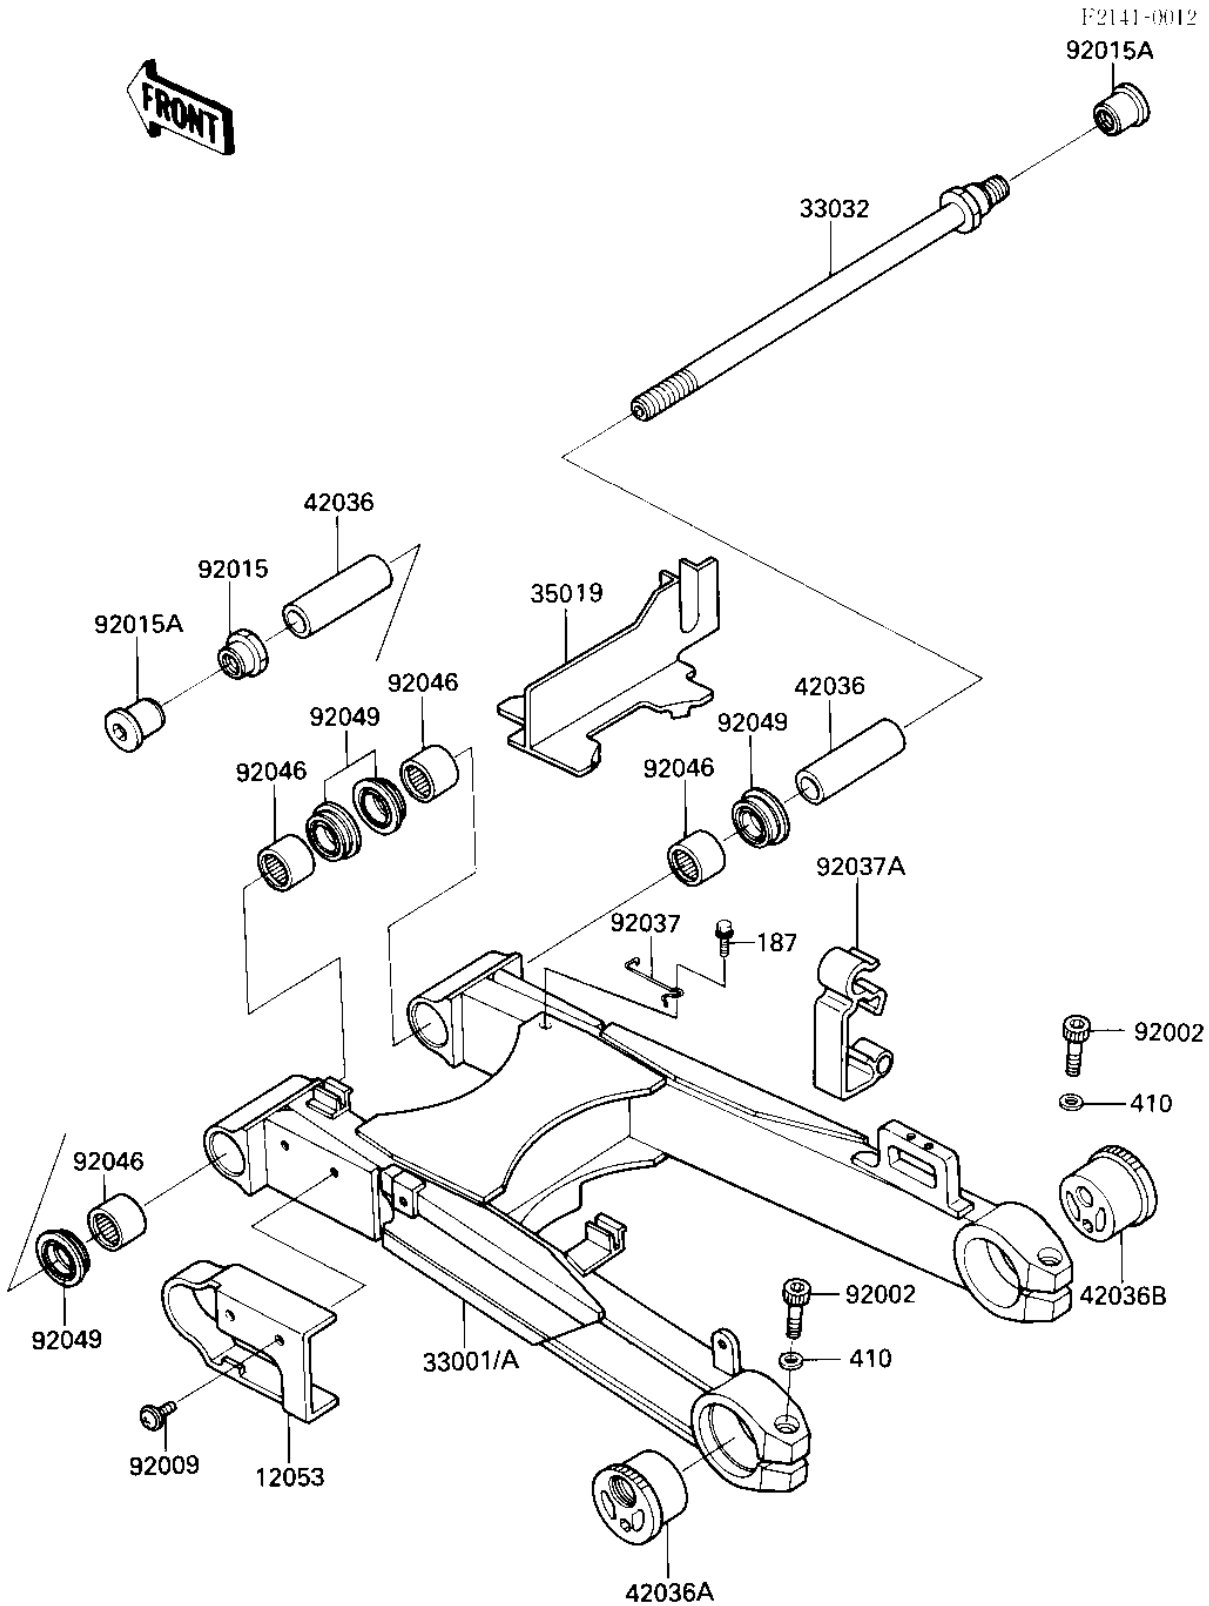

1985 Ninja® PARTS DIAGRAM

SWING ARM

1985 Ninja® PARTS LIST

SWING ARM

ITEM NAME	PART NUMBER	QUANTITY
GUIDE-CHAIN (Ref # 12053)	12053-1119	1
ARM-COM-SWING,G.SILV (Ref # 33001A)	33001-1231-F2	1
SHAFT-SWING ARM (Ref # 33032)	33032-1105	1
FLAP,SWING ARM (Ref # 35019)	35019-1124	1
SLEEVE,SWING ARM (Ref # 42036)	42036-1114	2
SLEEVE,AXLE,RH (Ref # 42036A)	42036-1147	1
BOLT (Ref # 92002)	92002-1452	2
SCREW,6X10 (Ref # 92009)	92009-1286	2
NUT,SWING ARM SHAFT (Ref # 92015)	92015-1333	1
NUT,SWING ARM (Ref # 92015A)	92015-1334	2
CLAMP (Ref # 92037)	92037-1565	1
CLAMP,BRAKE HOSE (Ref # 92037A)	92037-1674	2
BEARING-NEEDLE (Ref # 92046)	92046-1035	4
SEAL-OIL (Ref # 92049)	92049-1166	4
BOLT-UPSET-WSP (Ref # 187)	187D0610	1
W-PLAIN-S (Ref # 410)	410E1000	1