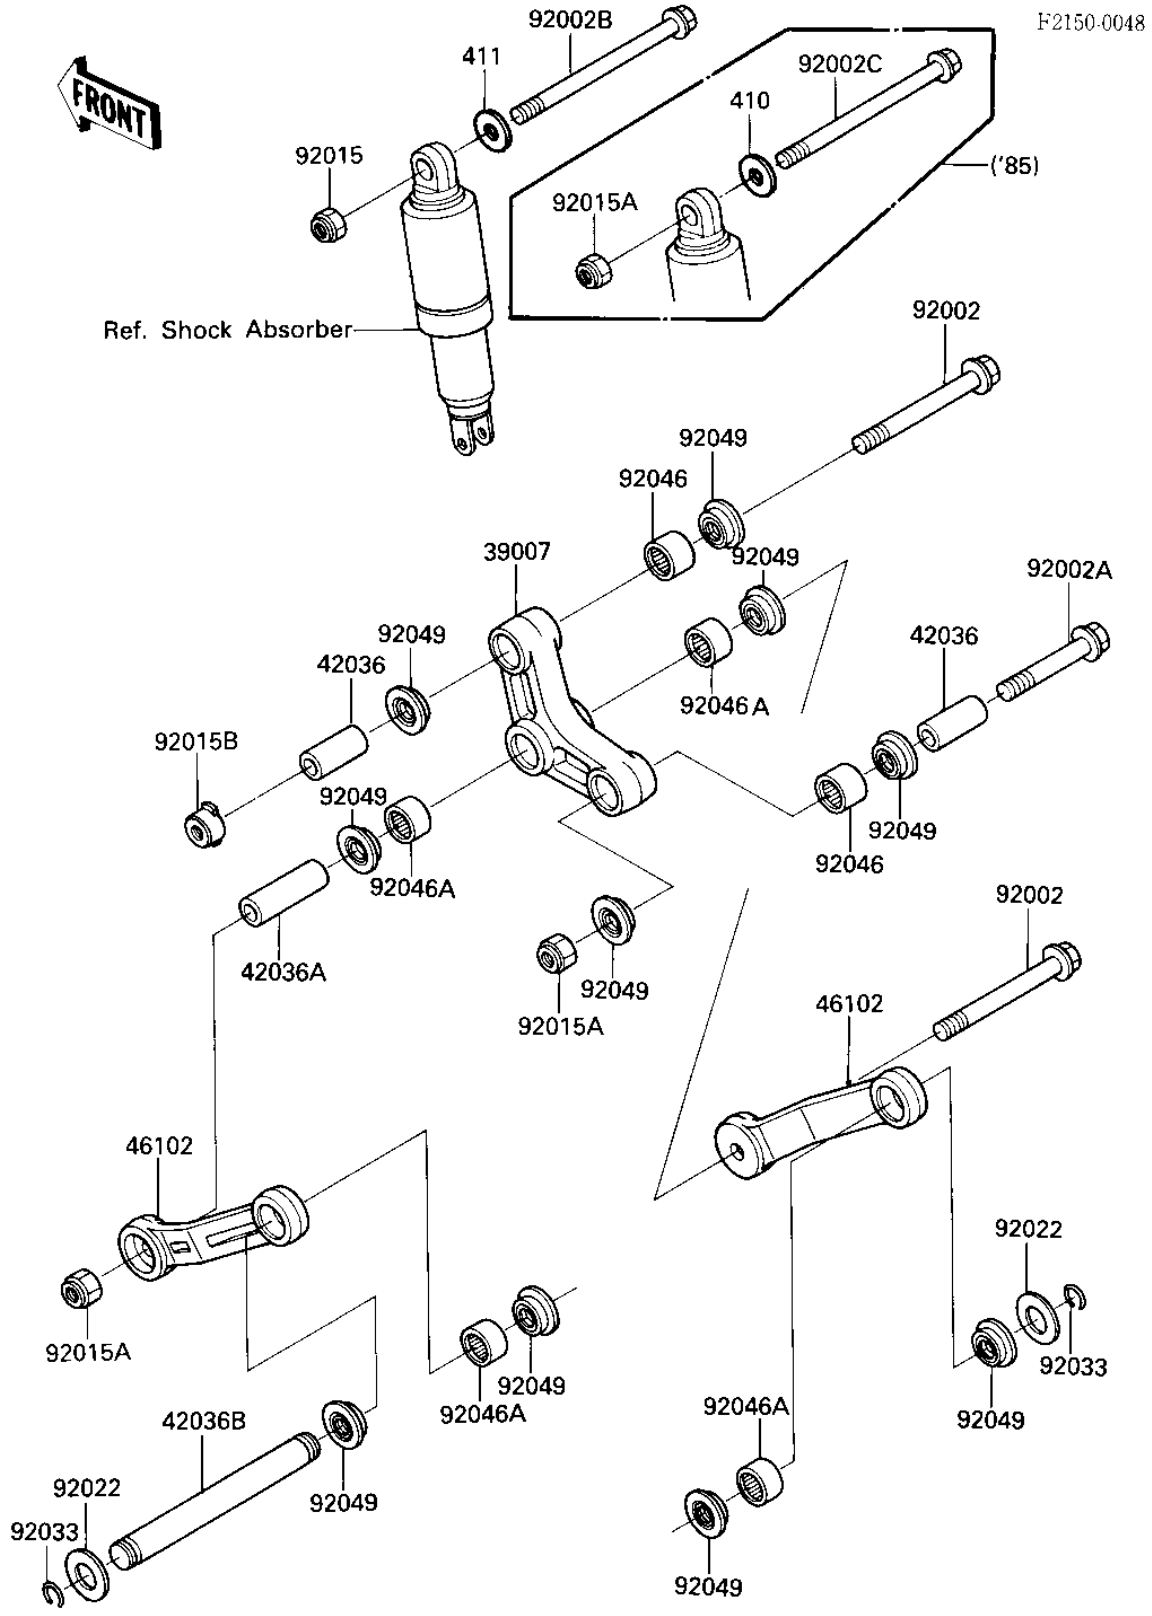

1984 Ninja® PARTS DIAGRAM

REAR SUSPENSION

1984 Ninja® PARTS LIST

REAR SUSPENSION

ITEM NAME	PART NUMBER	QUANTITY
ARM-SUSP,UNI TRAK (Ref # 39007)	39007-1055	1
SLEEVE,12.5X20X39 (Ref # 42036)	42036-1108	2
SLEEVE,12.5X20X50 (Ref # 42036A)	42036-1111	1
SLEEVE (Ref # 42036B)	42036-1137	1
ROD,UNI TRAK (Ref # 46102)	46102-1108	2
BOLT,FLANGED,12X85 (Ref # 92002)	92002-1463	2
BOLT,FLANGED,12X60 (Ref # 92002A)	92002-1464	1
BOLT,FLANGED,10X130 (Ref # 92002B)	92002-1465	1
NUT,LOCK,10MM,BLACK (Ref # 92015)	92015-1188	1
NUT,LOCK,12MM,BLACK (Ref # 92015A)	92015-1190	2
NUT,12MM (Ref # 92015B)	92015-1482	1
WASHER (Ref # 92022)	92022-1590	2
RING-SNAP,18.3MM (Ref # 92033)	92033-1168	2
BEARING-NEEDLE,BM2027 (Ref # 92046)	92046-1110	2
BEARING-NEEDLE,BM2027 (Ref # 92046A)	92046-1112	4
SEAL-OIL,ARM,CNT (Ref # 92049)	92049-1109	10
WASHER PLAIN 10MM (Ref # 411)	411B1000	1