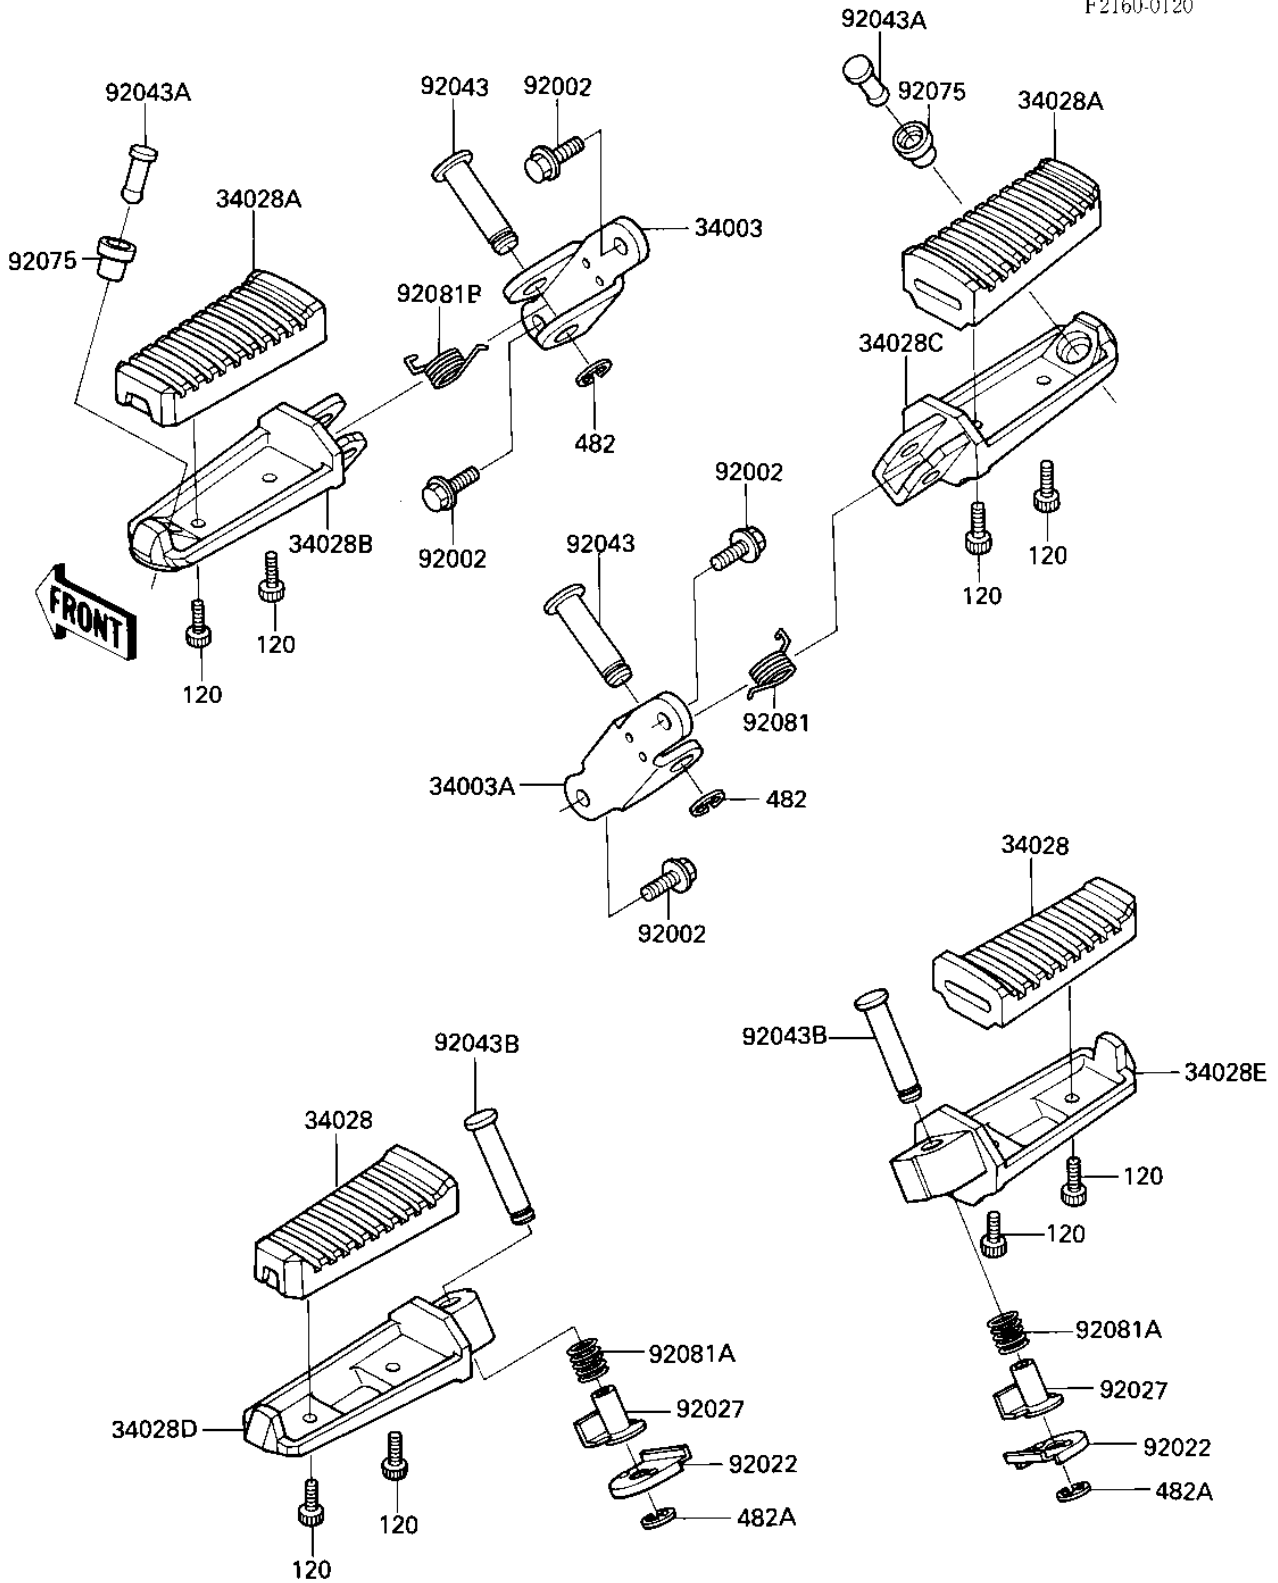

1985 Ninja® PARTS DIAGRAM

FOOTRESTS

F2160-0120

1985 Ninja® PARTS LIST

FOOTRESTS

ITEM NAME	PART NUMBER	QUANTITY
-----------	-------------	----------