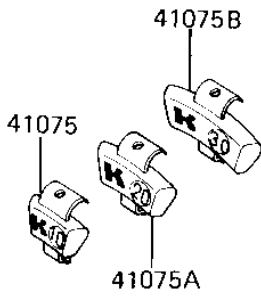

1984 Ninja® PARTS DIAGRAM

TIRES

F2210-0104

1984 Ninja® PARTS LIST

TIRES

ITEM NAME	PART NUMBER	QUANTITY
VALVE (Ref # 16126)	16126-1136	2
TIRE 120/80V16 F17 F (Ref # 41002)	41002-1468	1
TIRE 130/80V18 K727 R (Ref # 41002A)	41002-1469	1
BALANCER-WHEEL,10G (Ref # 41075)	41075-1014	AR
BALANCER-WHEEL,20G (Ref # 41075A)	41075-1015	AR
BALANCER-WHEEL,30G (Ref # 41075B)	41075-1016	AR