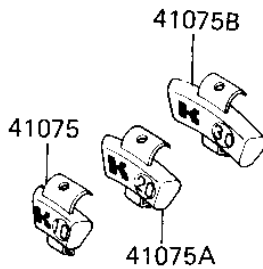

1984 Ninja® PARTS DIAGRAM

TIRES

F2210-0104

1984 Ninja® PARTS LIST

TIRES

ITEM NAME	PART NUMBER	QUANTITY
VALVE (Ref # 16126)	16126-1136	2
TIRE 120/80V16 F17 F (Ref # 41002)	41002-1468	1
TIRE 130/80V18 K727 R (Ref # 41002A)	41002-1469	1
BALANCER-WHEEL,10G (Ref # 41075)	41075-1014	AR
BALANCER-WHEEL,20G (Ref # 41075A)	41075-1015	AR
BALANCER-WHEEL,30G (Ref # 41075B)	41075-1016	AR