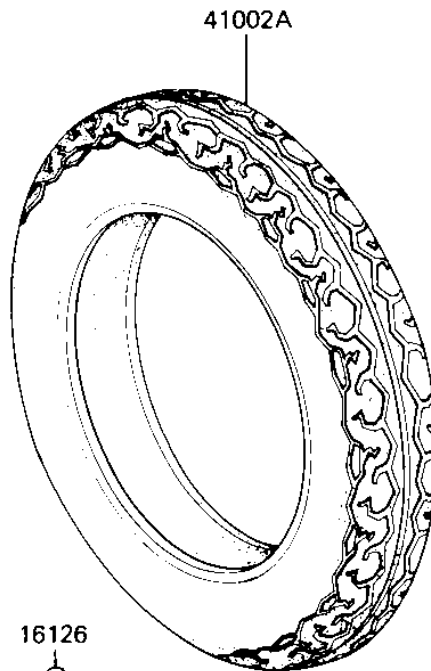

1984 Ninja® PARTS DIAGRAM

TIRES

F2210-0104

1984 Ninja® PARTS LIST

TIRES

ITEM NAME	PART NUMBER	QUANTITY
VALVE (Ref # 16126)	16126-1136	2
TIRE 120/80V16 F17 F (Ref # 41002)	41002-1468	1
TIRE 130/80V18 K727 R (Ref # 41002A)	41002-1469	1
BALANCER-WHEEL,10G (Ref # 41075)	41075-1014	AR
BALANCER-WHEEL,20G (Ref # 41075A)	41075-1015	AR
BALANCER-WHEEL,30G (Ref # 41075B)	41075-1016	AR