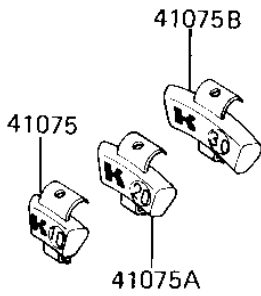

# 1984 Ninja® PARTS DIAGRAM

TIRES

F2210-0104

## TIRES

ITEM NAME	PART NUMBER	QUANTITY
VALVE (Ref # 16126)	16126-1136	2
TIRE 120/80V16 F17 F (Ref # 41002)	41002-1468	1
TIRE 130/80V18 K727 R (Ref # 41002A)	41002-1469	1
BALANCER-WHEEL,10G (Ref # 41075)	41075-1014	AR
BALANCER-WHEEL,20G (Ref # 41075A)	41075-1015	AR
BALANCER-WHEEL,30G (Ref # 41075B)	41075-1016	AR