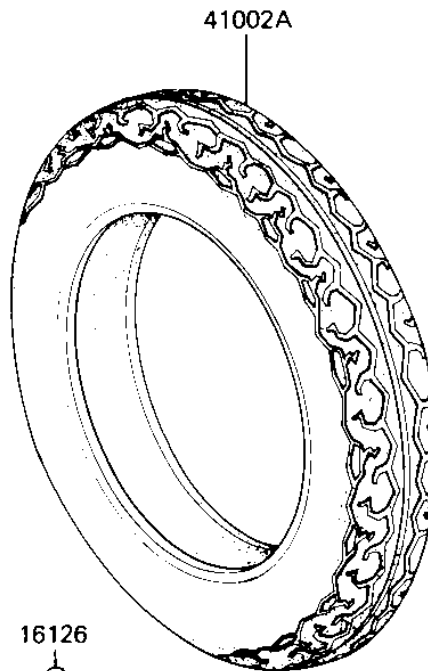

# 1984 Ninja® PARTS DIAGRAM

TIRES

F2210-0104

# 1984 Ninja® PARTS LIST

## TIRES

ITEM NAME	PART NUMBER	QUANTITY
VALVE (Ref # 16126)	16126-1136	2
TIRE 120/80V16 F17 F (Ref # 41002)	41002-1468	1
TIRE 130/80V18 K727 R (Ref # 41002A)	41002-1469	1
BALANCER-WHEEL,10G (Ref # 41075)	41075-1014	AR
BALANCER-WHEEL,20G (Ref # 41075A)	41075-1015	AR
BALANCER-WHEEL,30G (Ref # 41075B)	41075-1016	AR