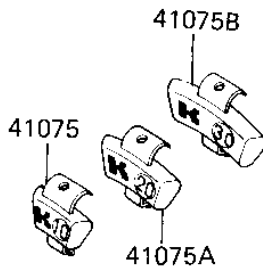

# 1984 Ninja® PARTS DIAGRAM

TIRES

F2210-0104

## TIRES

ITEM NAME	PART NUMBER	QUANTITY
VALVE (Ref # 16126)	16126-1136	2
TIRE 120/80V16 F17 F (Ref # 41002)	41002-1468	1
TIRE 130/80V18 K727 R (Ref # 41002A)	41002-1469	1
BALANCER-WHEEL,10G (Ref # 41075)	41075-1014	AR
BALANCER-WHEEL,20G (Ref # 41075A)	41075-1015	AR
BALANCER-WHEEL,30G (Ref # 41075B)	41075-1016	AR