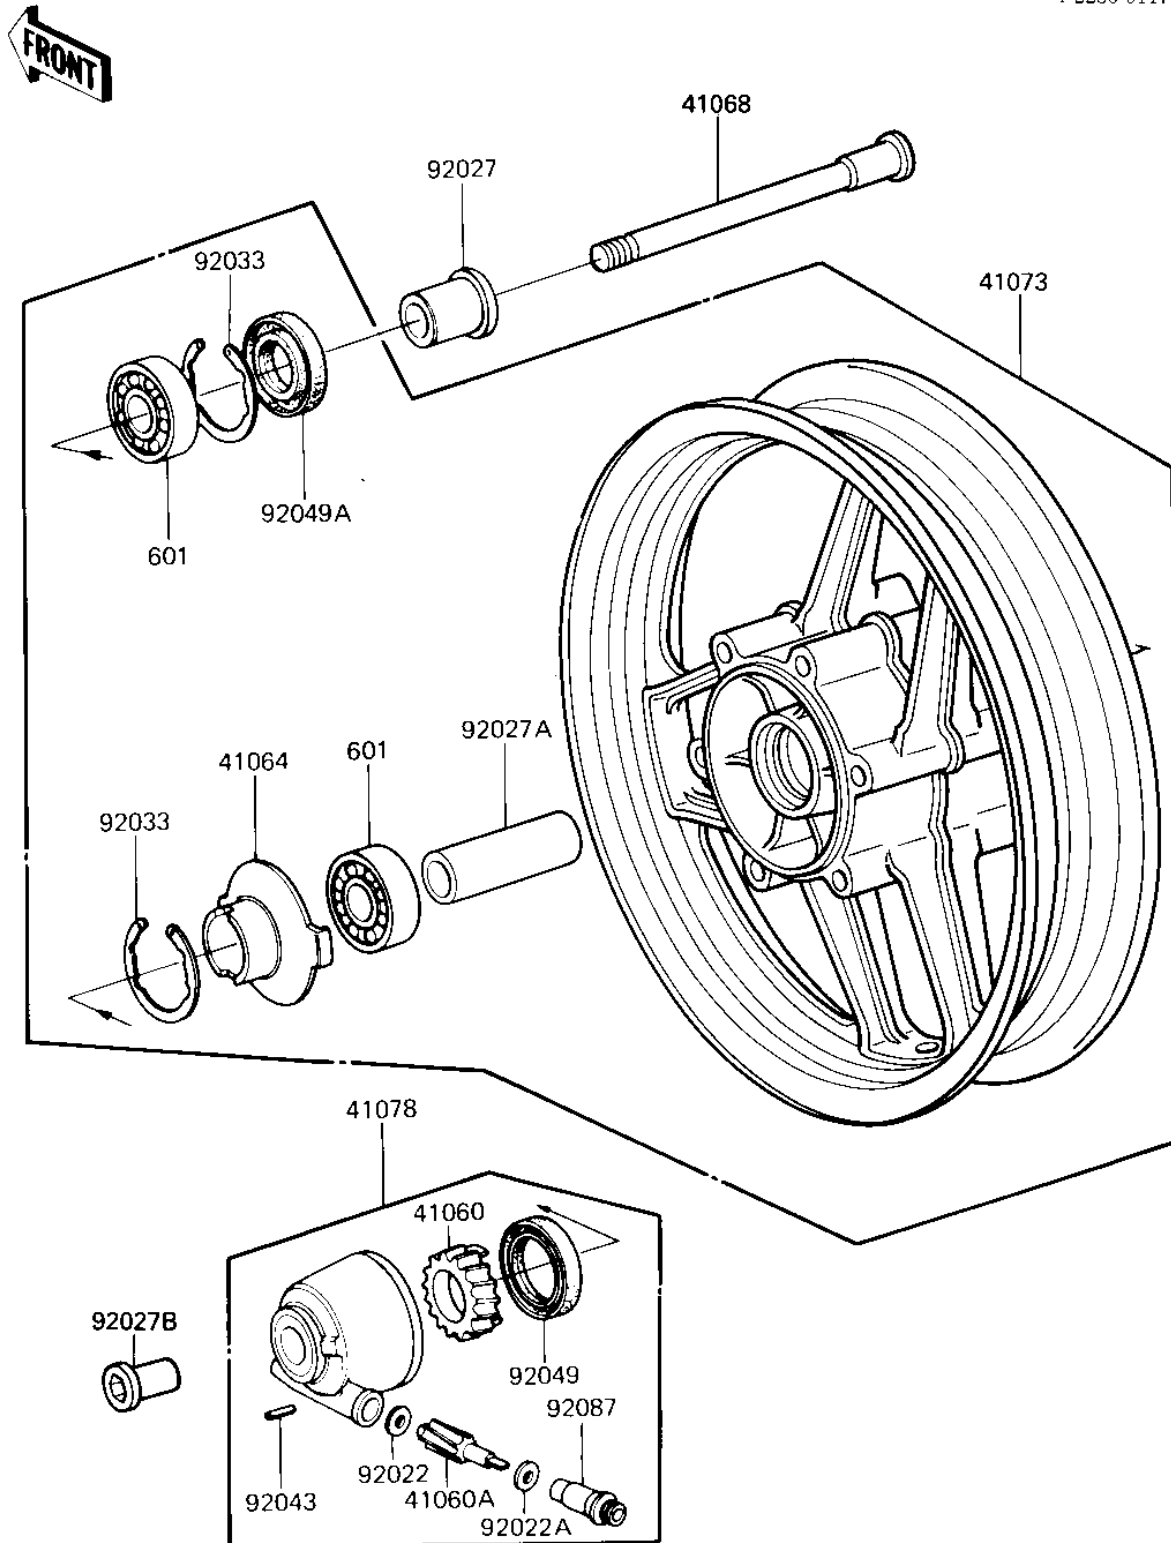

# 1984 Ninja® PARTS DIAGRAM

FRONT WHEEL/HUB

F2230-0117

# 1984 Ninja® PARTS LIST

## FRONT WHEEL/HUB

| ITEM NAME                             | PART NUMBER   | QUANTITY |
|---------------------------------------|---------------|----------|
| GEAR-METER SCREW,24T (Ref # 41060)    | 41060-1025    | 1        |
| GEAR-METER SCREW,9T (Ref # 41060A)    | 41060-1035    | 1        |
| RECEIVER,SPEEDOMETER (Ref # 41064)    | 41064-1006    | 1        |
| AXLE,FR (Ref # 41068)                 | 41068-1164    | 1        |
| WHEEL-ASSY,FR,M.GRAY (Ref # 41073)    | 41073-1299-J9 | 1        |
| CASE-ASSY-METER GEAR (Ref # 41078)    | 41078-1057    | 1        |
| WASHER THRST SPD PINI (Ref # 92022)   | 41063-001     | 1        |
| WASHER THRST SPD PINI (Ref # 92022A)  | 41063-001     | 1        |
| COLLAR,FR AXLE L=30MM (Ref # 92027)   | 92027-1225    | 1        |
| COLLAR,L=70 (Ref # 92027A)            | 92027-1725    | 1        |
| COLLAR,&NUT,FR AXLE,L (Ref # 92027B)  | 92027-1726    | 1        |
| CIRCLIP,42MM (Ref # 92033)            | 92033-1041    | 2        |
| PIN,SPRING (Ref # 92043)              | 41082-001     | 1        |
| OIL SEAL,BJN30427-C3 (Ref # 92049)    | 92049-1057    | 1        |
| OIL SEAL,AG1144AO (Ref # 92049A)      | 92049-1058    | 1        |
| BUSHING,METER GEAR (Ref # 92087)      | 92087-1002    | 1        |
| UNAVAILABLE IN PRICE BOOK (Ref # 601) | 601B63020     | 2        |