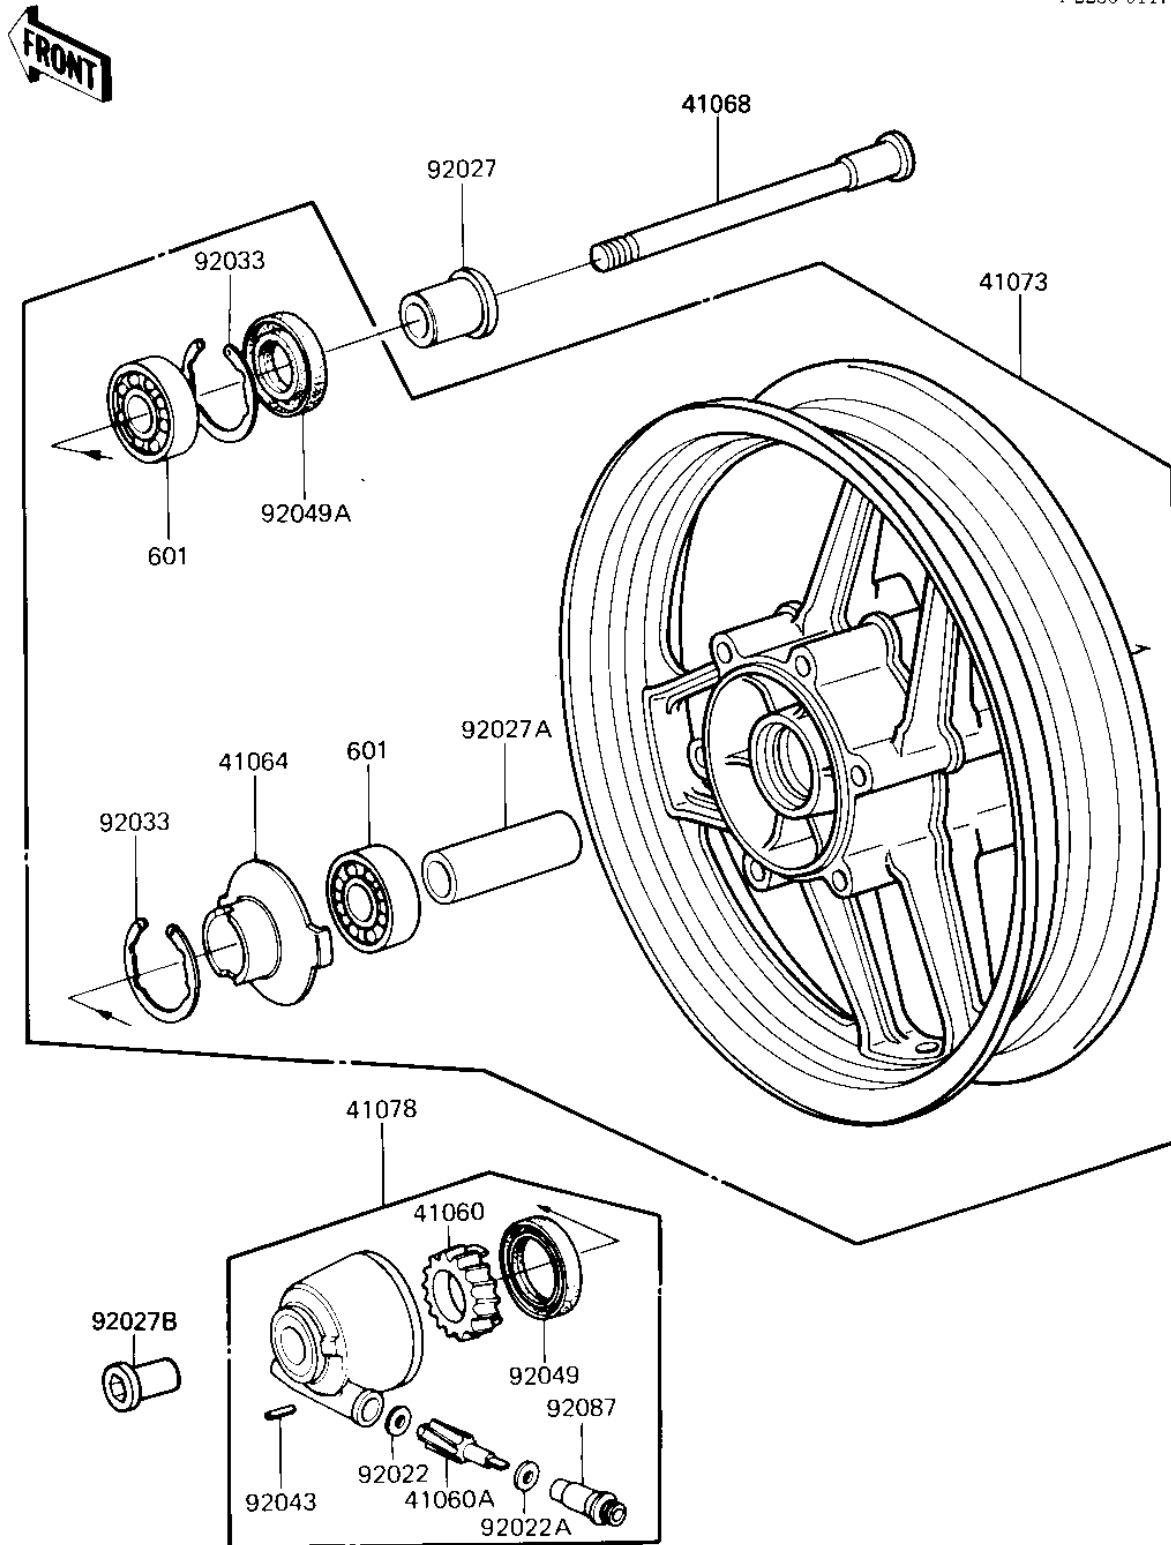

1985 Ninja® PARTS DIAGRAM

FRONT WHEEL/HUB

F2230-0117

1985 Ninja® PARTS LIST

FRONT WHEEL/HUB

ITEM NAME	PART NUMBER	QUANTITY
GEAR-METER SCREW,24T (Ref # 41060)	41060-1025	1
GEAR-METER SCREW,9T (Ref # 41060A)	41060-1035	1
RECEIVER,SPEEDOMETER (Ref # 41064)	41064-1006	1
AXLE,FR (Ref # 41068)	41068-1164	1
WHEEL-ASSY,FR,M.GRAY (Ref # 41073)	41073-1299-J9	1
CASE-ASSY-METER GEAR (Ref # 41078)	41078-1057	1
WASHER THRST SPD PINI (Ref # 92022)	41063-001	1
WASHER THRST SPD PINI (Ref # 92022A)	41063-001	1
COLLAR,FR AXLE L=30MM (Ref # 92027)	92027-1225	1
COLLAR,L=70 (Ref # 92027A)	92027-1725	1
COLLAR,&NUT,FR AXLE,L (Ref # 92027B)	92027-1726	1
CIRCLIP,42MM (Ref # 92033)	92033-1041	2
PIN,SPRING (Ref # 92043)	41082-001	1
OIL SEAL,BJN30427-C3 (Ref # 92049)	92049-1057	1
OIL SEAL,AG1144AO (Ref # 92049A)	92049-1058	1
BUSHING,METER GEAR (Ref # 92087)	92087-1002	1
UNAVAILABLE IN PRICE BOOK (Ref # 601)	601B63020	2