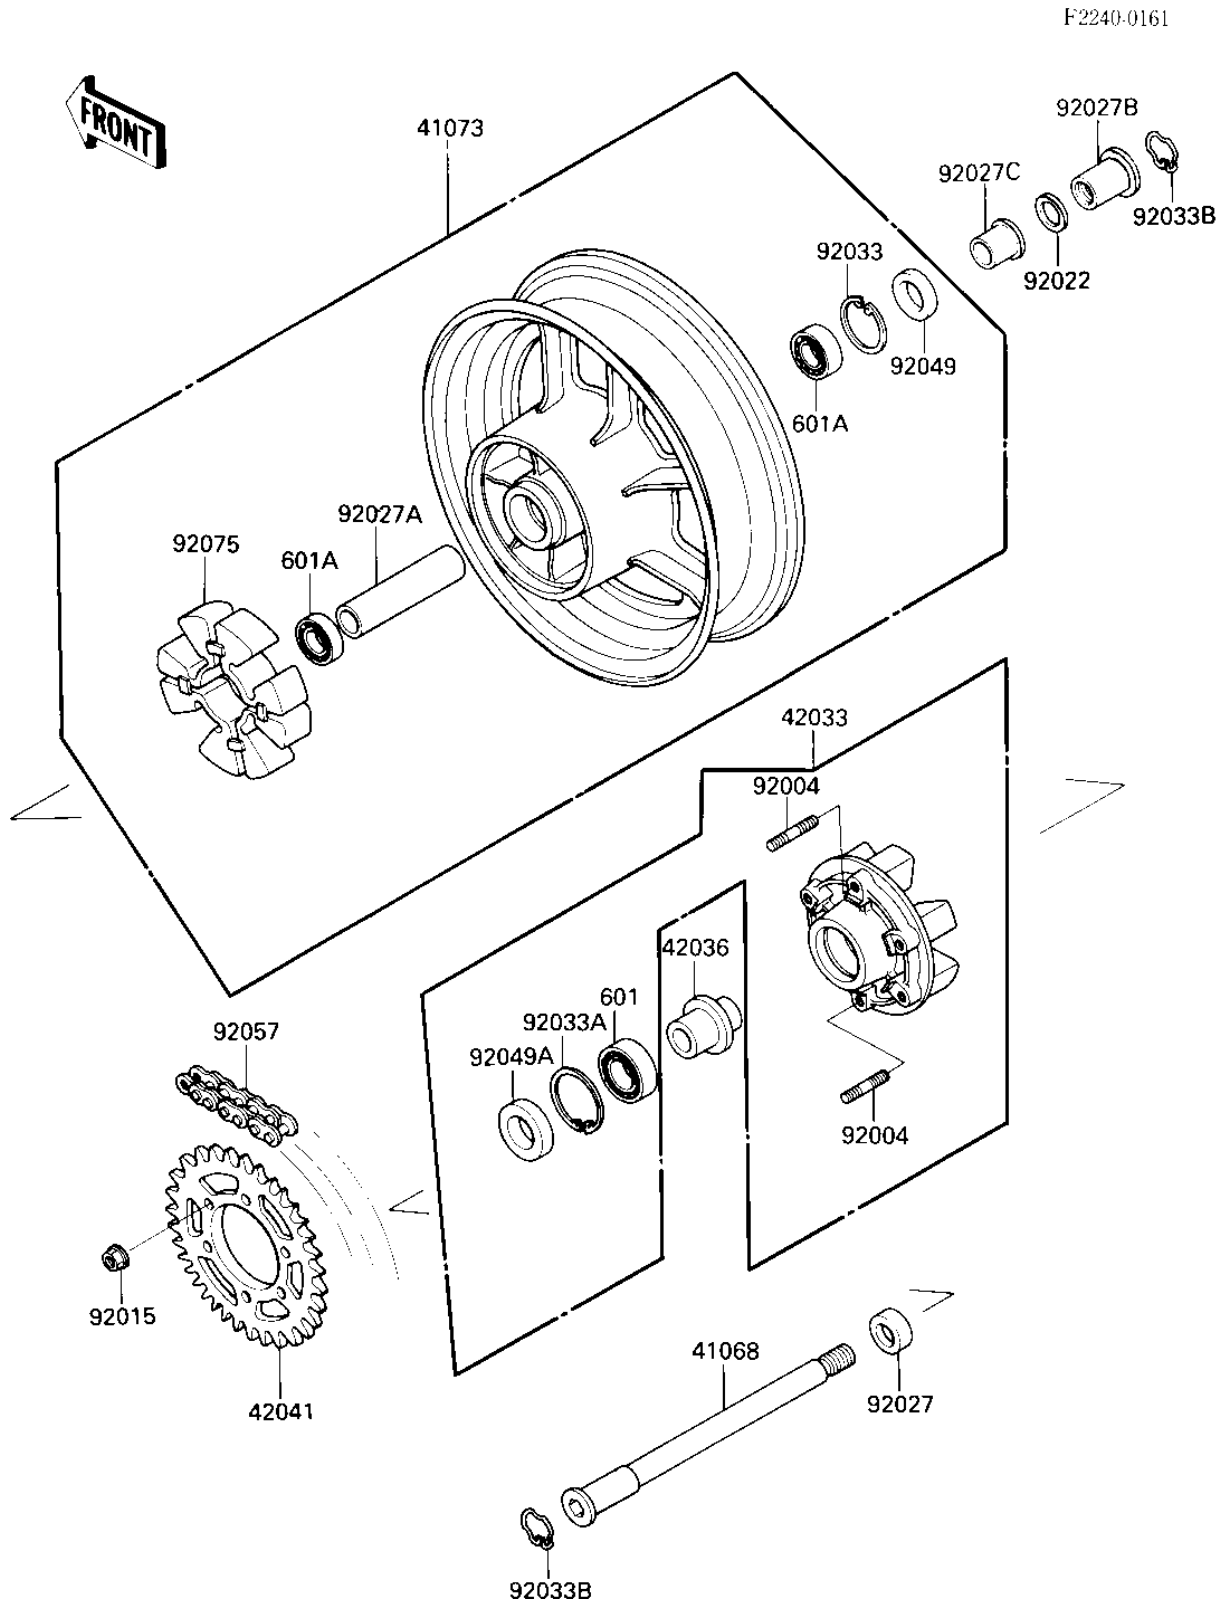

# 1984 Ninja® PARTS DIAGRAM

REAR WHEEL/HUB/CHAIN

# 1984 Ninja® PARTS LIST

## REAR WHEEL/HUB/CHAIN

ITEM NAME	PART NUMBER	QUANTITY
AXLE,RR (Ref # 41068)	41068-1162	1
WHEEL-ASSY,RR,M.GRAY (Ref # 41073)	41073-1283-J9	1
COUPLING-ASSY,RR HUB (Ref # 42033)	42033-1110	1
SLEEVE,RR HUB COUPLNG (Ref # 42036)	42036-1030	1
SPROCKET-HUB,50T (Ref # 42041)	42041-1190	1
STUD,10X19.5 (Ref # 92004)	92004-1151	6
NUT,FLANGED,10MM (Ref # 92015)	92015-1502	6
WASHER,23X32X2.3 (Ref # 92022)	92022-1618	1
COLLAR,RR HUB COUPLIN (Ref # 92027)	92027-1713	1
COLLAR,L=104 (Ref # 92027A)	92027-1714	1
COLLAR,RR AXLE,L=28 (Ref # 92027B)	92027-1810	1
COLLAR,RR HUB,L=33 (Ref # 92027C)	92027-1811	1
CIRCLIP,47M/M (Ref # 92033)	92033-1042	1
CIRCLIP,62M/M (Ref # 92033A)	92033-1044	1
RING-SNAP,RR AXLE (Ref # 92033B)	92033-1156	2
OIL SEAL,AG1556EO (Ref # 92049)	92049-1056	1
OIL SEAL (Ref # 92049A)	92050-027	1
CHAIN,DRIVE,EK530KVDO (Ref # 92057)	92057-1169	1
DAMPER,SHOCK,RR HUB (Ref # 92075)	92075-1593	1
BALL BEARING,#6206 (Ref # 601)	601B6206	1
BRG,BALL,#6303ZZC3 (Ref # 601A)	601B6303ZZ	2