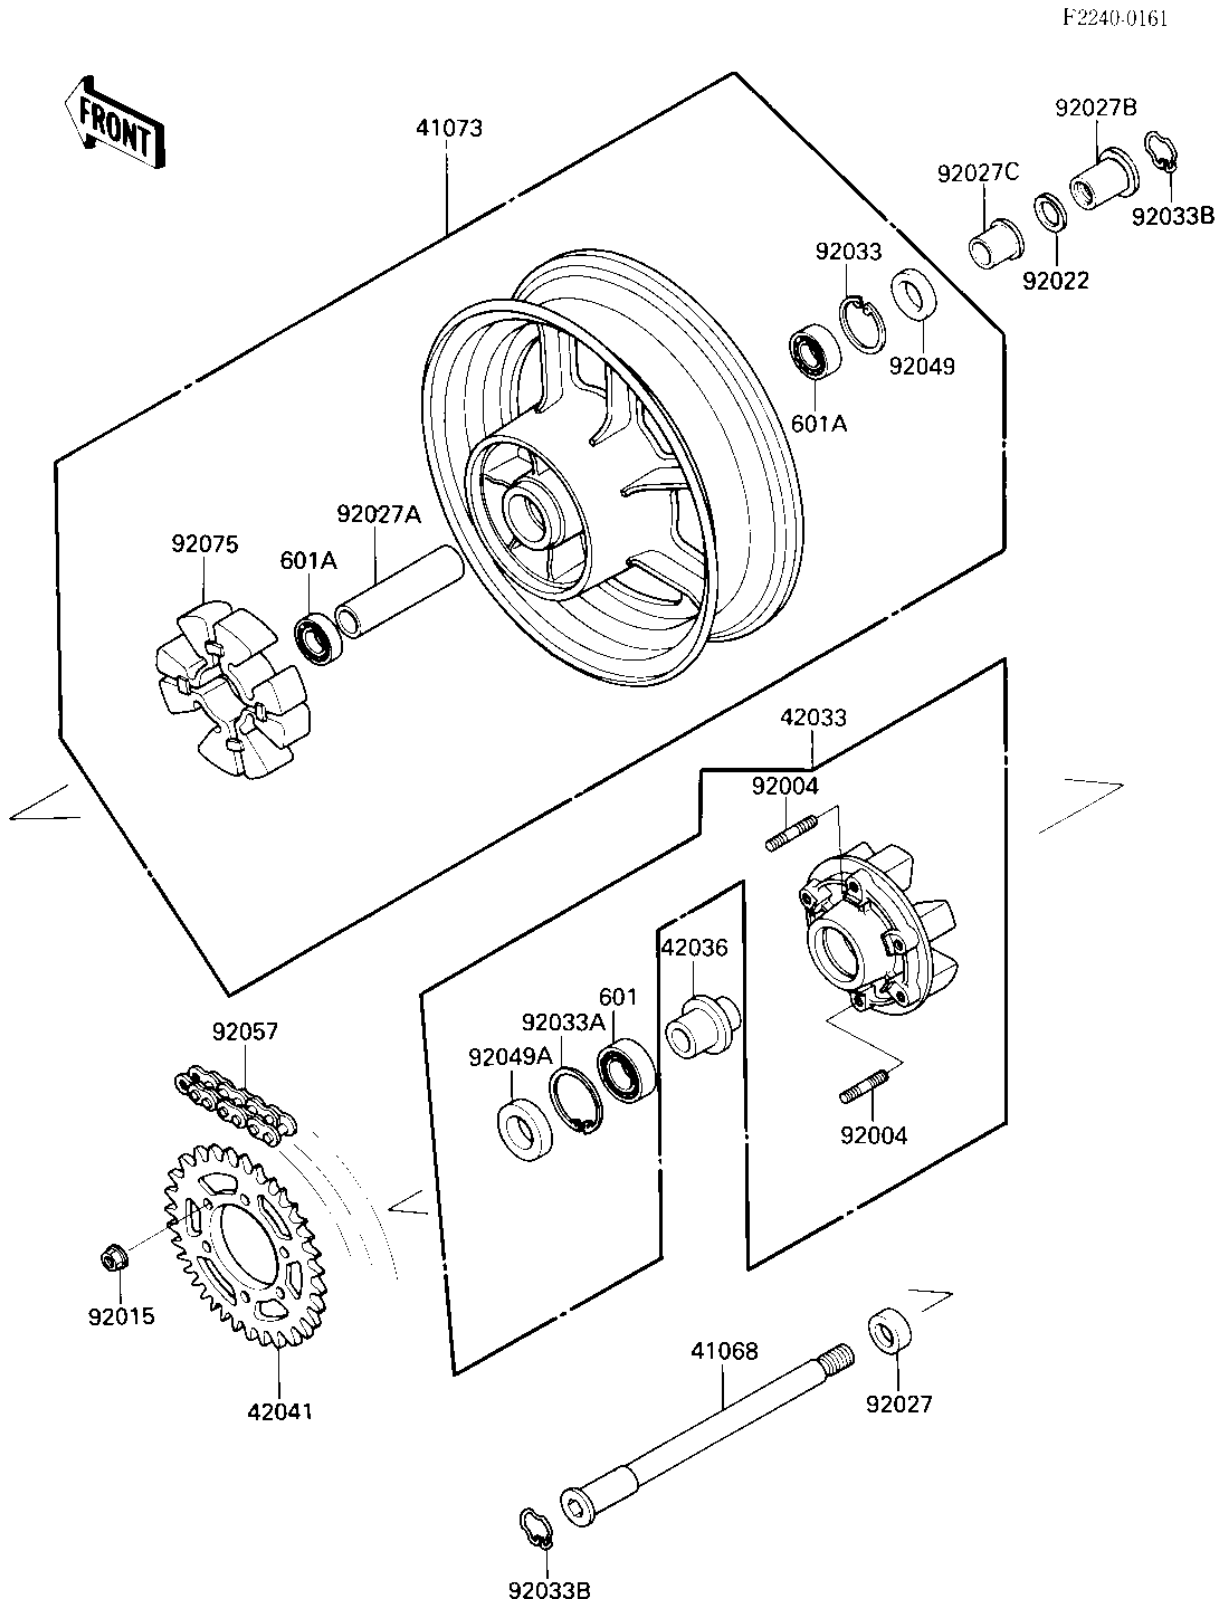

1984 Ninja® PARTS DIAGRAM

REAR WHEEL/HUB/CHAIN

F2240-0161

1984 Ninja® PARTS LIST

REAR WHEEL/HUB/CHAIN

ITEM NAME	PART NUMBER	QUANTITY
AXLE,RR (Ref # 41068)	41068-1162	1
WHEEL-ASSY,RR,M.GRAY (Ref # 41073)	41073-1283-J9	1
COUPLING-ASSY,RR HUB (Ref # 42033)	42033-1110	1
SLEEVE,RR HUB COUPLNG (Ref # 42036)	42036-1030	1
SPROCKET-HUB,50T (Ref # 42041)	42041-1190	1
STUD,10X19.5 (Ref # 92004)	92004-1151	6
NUT,FLANGED,10MM (Ref # 92015)	92015-1502	6
WASHER,23X32X2.3 (Ref # 92022)	92022-1618	1
COLLAR,RR HUB COUPLIN (Ref # 92027)	92027-1713	1
COLLAR,L=104 (Ref # 92027A)	92027-1714	1
COLLAR,RR AXLE,L=28 (Ref # 92027B)	92027-1810	1
COLLAR,RR HUB,L=33 (Ref # 92027C)	92027-1811	1
CIRCLIP,47M/M (Ref # 92033)	92033-1042	1
CIRCLIP,62M/M (Ref # 92033A)	92033-1044	1
RING-SNAP,RR AXLE (Ref # 92033B)	92033-1156	2
OIL SEAL,AG1556EO (Ref # 92049)	92049-1056	1
OIL SEAL (Ref # 92049A)	92050-027	1
CHAIN,DRIVE,EK530KVDO (Ref # 92057)	92057-1169	1
DAMPER,SHOCK,RR HUB (Ref # 92075)	92075-1593	1
BALL BEARING,#6206 (Ref # 601)	601B6206	1
BRG,BALL,#6303ZZC3 (Ref # 601A)	601B6303ZZ	2