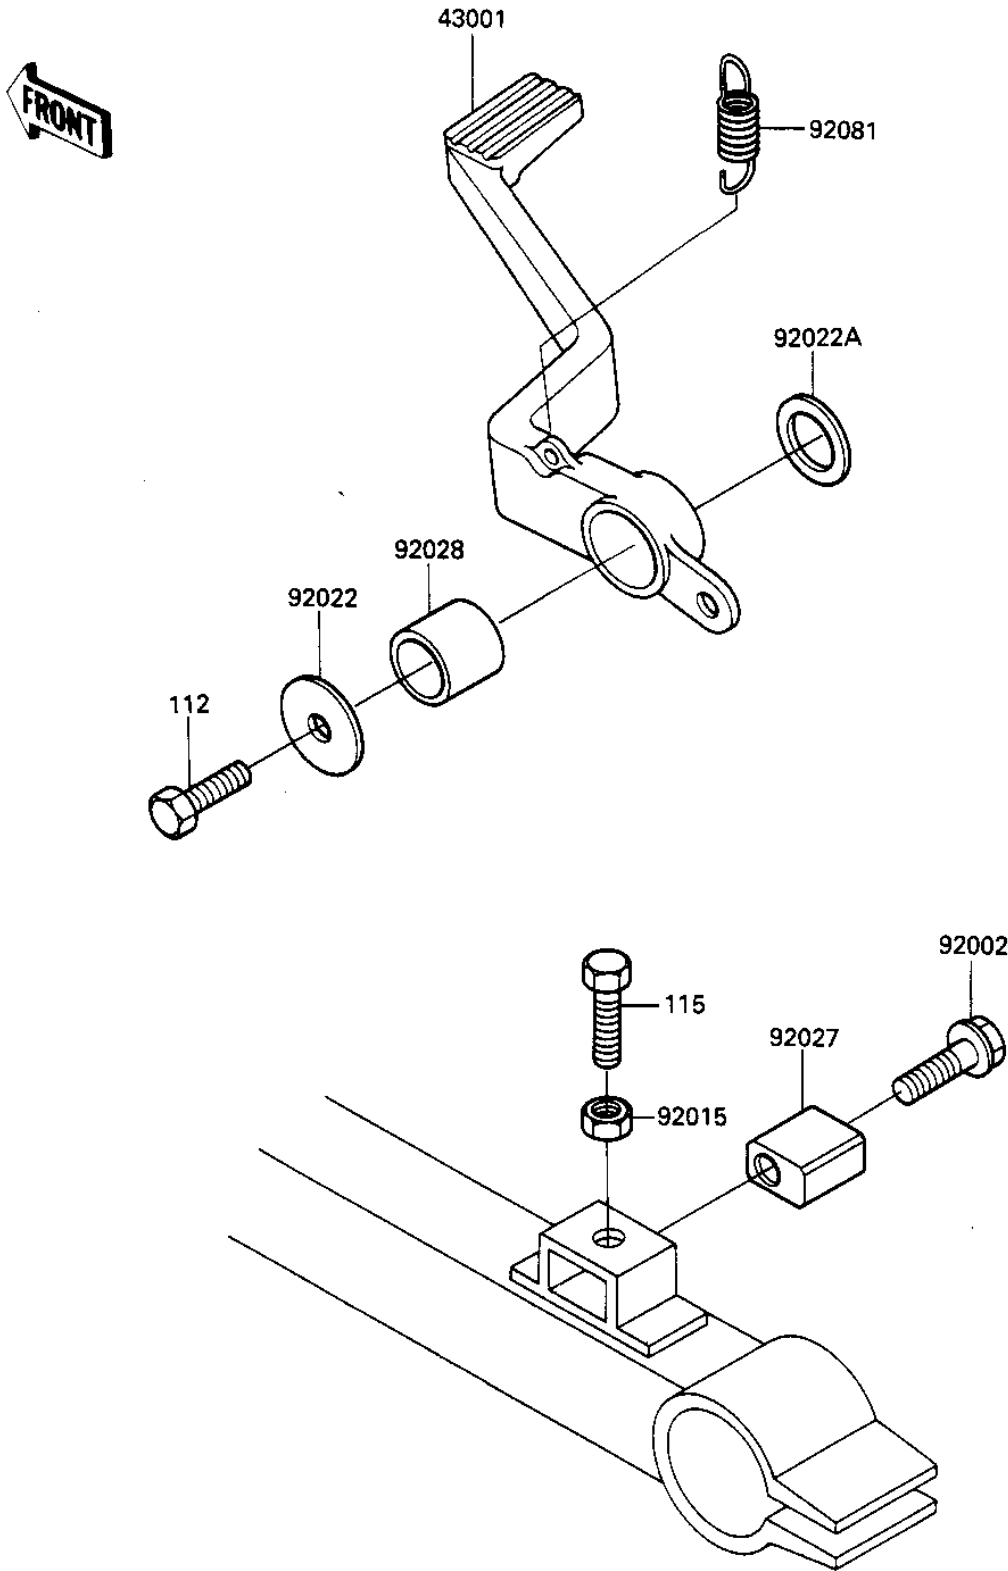

1984 Ninja® PARTS DIAGRAM

BRAKE PEDAL

F2260-0137

1984 Ninja® PARTS LIST

BRAKE PEDAL

ITEM NAME	PART NUMBER	QUANTITY
LEVER-BRAKE,PEDAL (Ref # 43001)	43001-1174	1
BOLT (Ref # 92002)	92002-1340	1
NUT,8MM (Ref # 92015)	92015-1364	1
WASHER,7X28X1.6 (Ref # 92022)	92022-1282	1
WASHER,PLAIN (Ref # 92022A)	92022-326	1
COLLAR,RR CALIPER (Ref # 92027)	92027-1730	1
BUSHING,BRAKE PEDAL (Ref # 92028)	92028-1282	1
SPRING,BRAKE PEDAL (Ref # 92081)	92081-1672	1
BOLT-UPSET 6X14 (Ref # 112)	112B0614	1
BOLT-SMALL-UPSET (Ref # 115)	115X0825	1