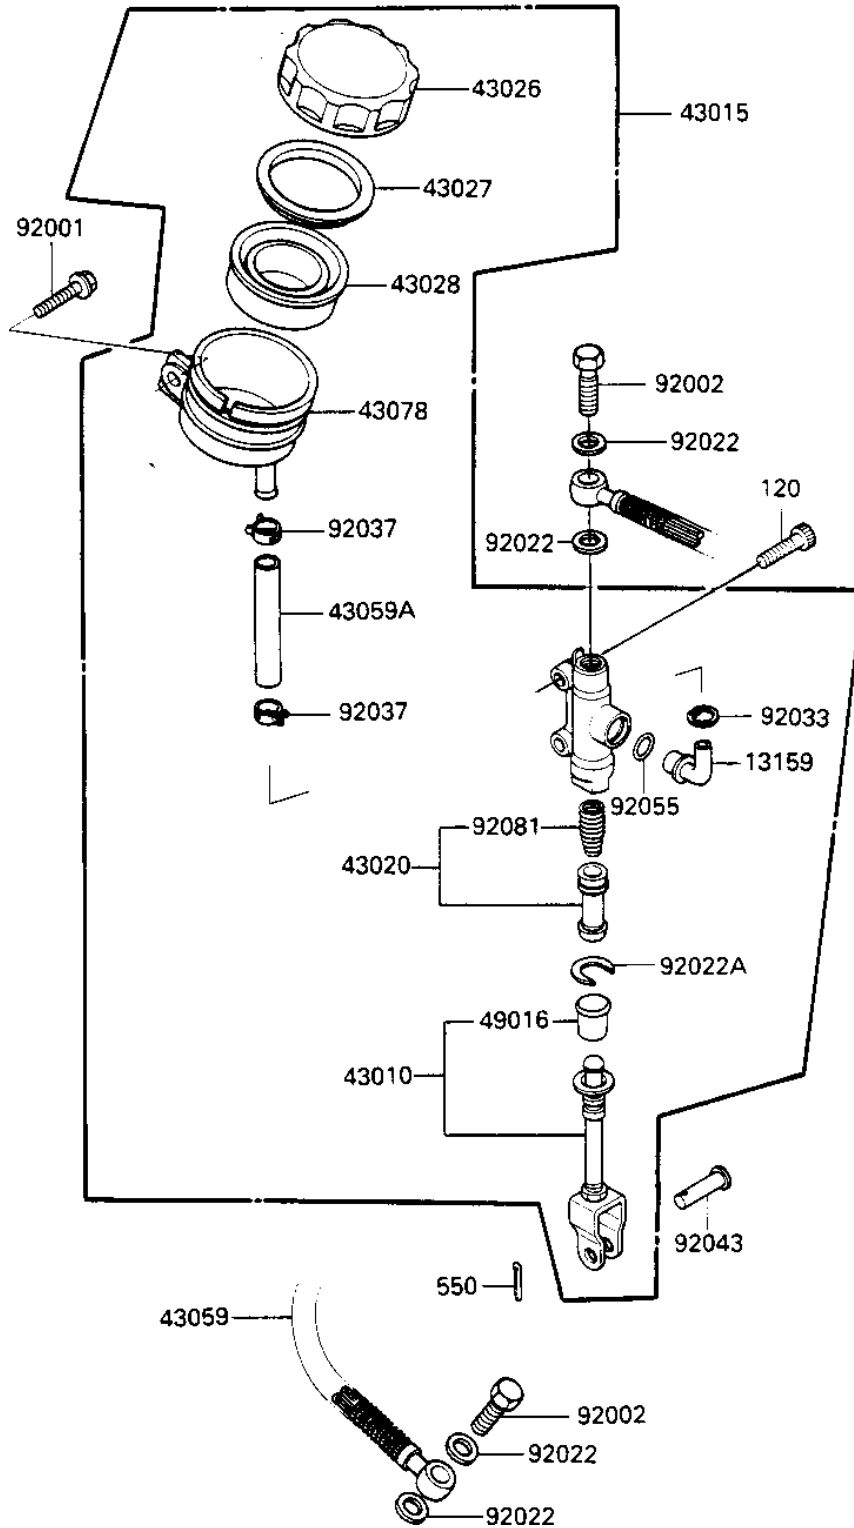

# 1985 Ninja® PARTS DIAGRAM

## REAR MASTER CYLINDER

F2293-0069

# 1985 Ninja® PARTS LIST

## REAR MASTER CYLINDER

ITEM NAME	PART NUMBER	QUANTITY
CONNECTOR,RR MASTER C (Ref # 13159)	13159-1052	1
ROD-ASSY-BRAKE (Ref # 43010)	43010-1053	1
CYLINDER-ASSY-MASTER, (Ref # 43015)	43015-1261	1
PISTON-COMP-BRAKE (Ref # 43020)	43020-1057	1
CAP-BRAKE (Ref # 43026)	43026-1051	1
PLATE-DIAPHRAGM (Ref # 43027)	43027-1051	1
DIAPHRAGM (Ref # 43028)	43028-1057	1
HOSE-BRAKE,RR,L=480 (Ref # 43059)	43059-1261	1
HOSE-BRAKE,RR,L=480 (Ref # 43059A)	43059-1261	1
RESERVOIR (Ref # 43078)	43078-1054	1
COVER-SEAL (Ref # 49016)	49016-1103	1
BOLT,6X20 (Ref # 92001)	92001-1460	1
BOLT,OIL,L=23 (Ref # 92002)	92002-1888	2
WASHER-OIL BOLT (Ref # 92022)	43067-001	4
WASHER (Ref # 92022A)	92022-1601	1
RING-SNAP,20.5MM (Ref # 92033)	92033-1186	1
CLAMP (Ref # 92037)	92037-1547	2
PIN (Ref # 92043)	92043-1013	1
RING-O (Ref # 92055)	92055-1251	1
SPRING (Ref # 92081)	92081-1737	1
BOLT (Ref # 120)	120P0835	2
PIN COTTER 2.0X15 (Ref # 550)	550D2015	1