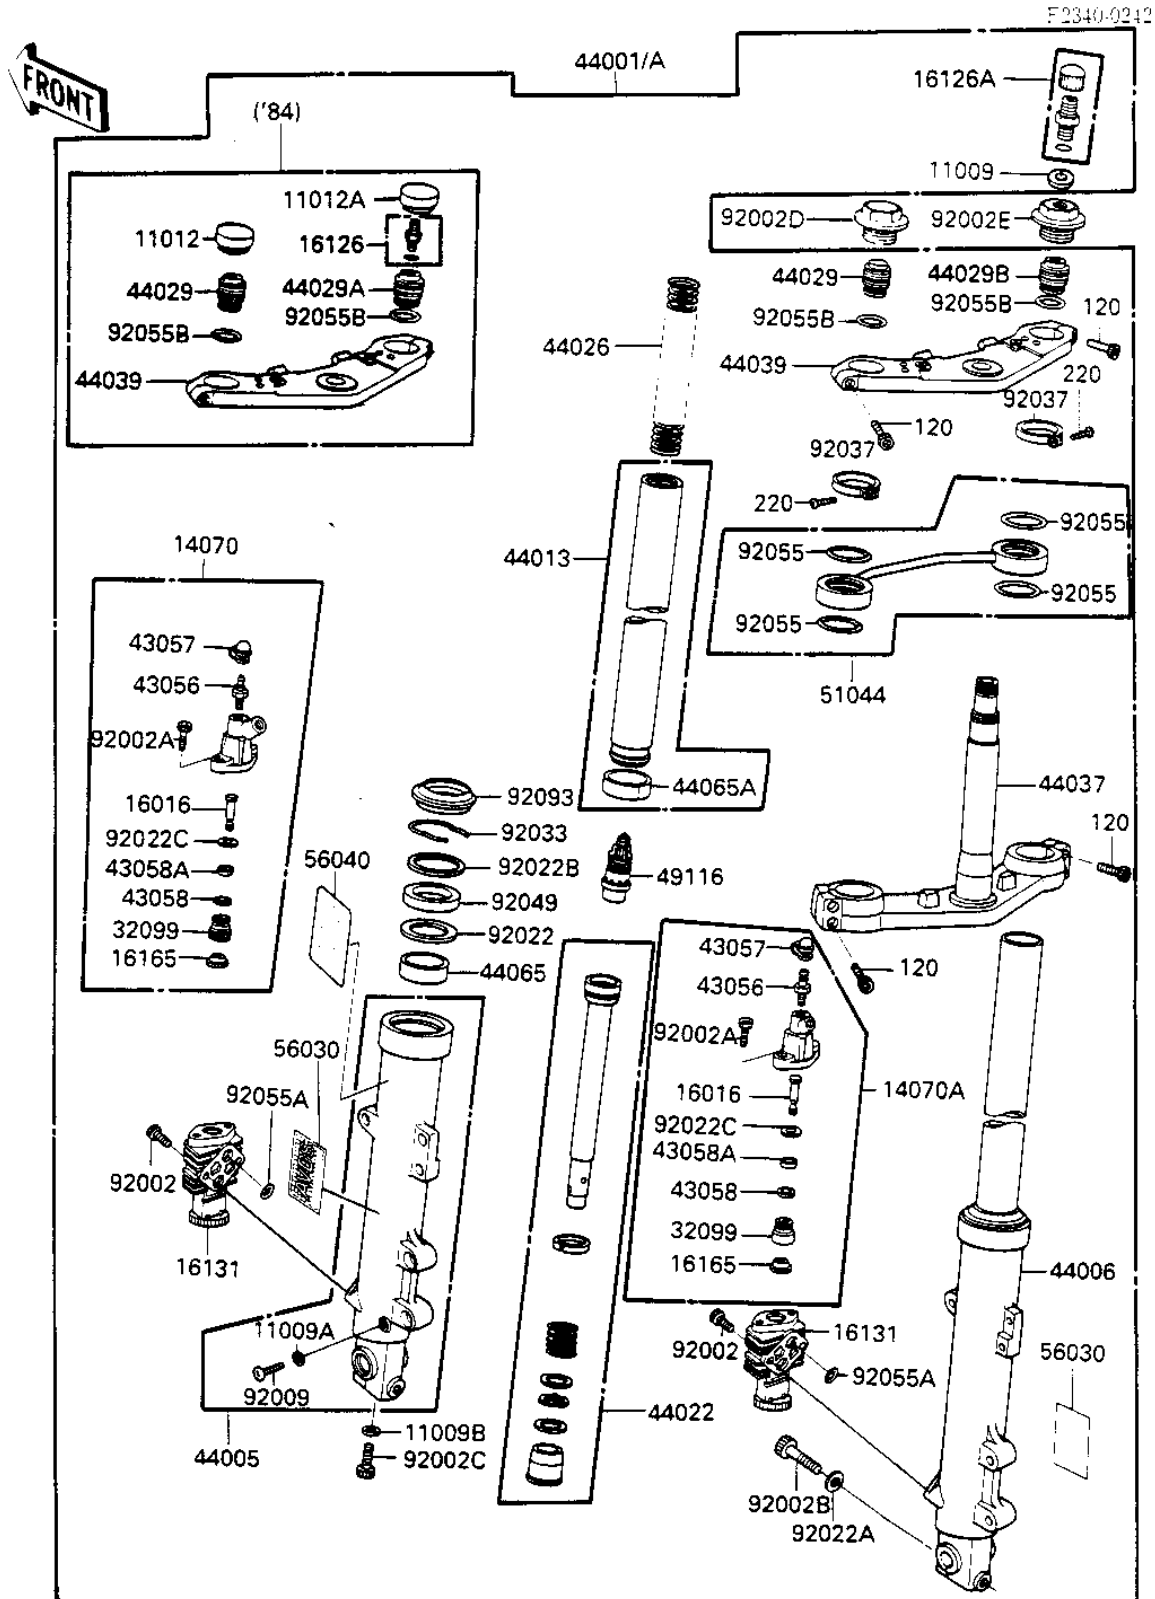

1984 Ninja® PARTS DIAGRAM

FRONT FORK