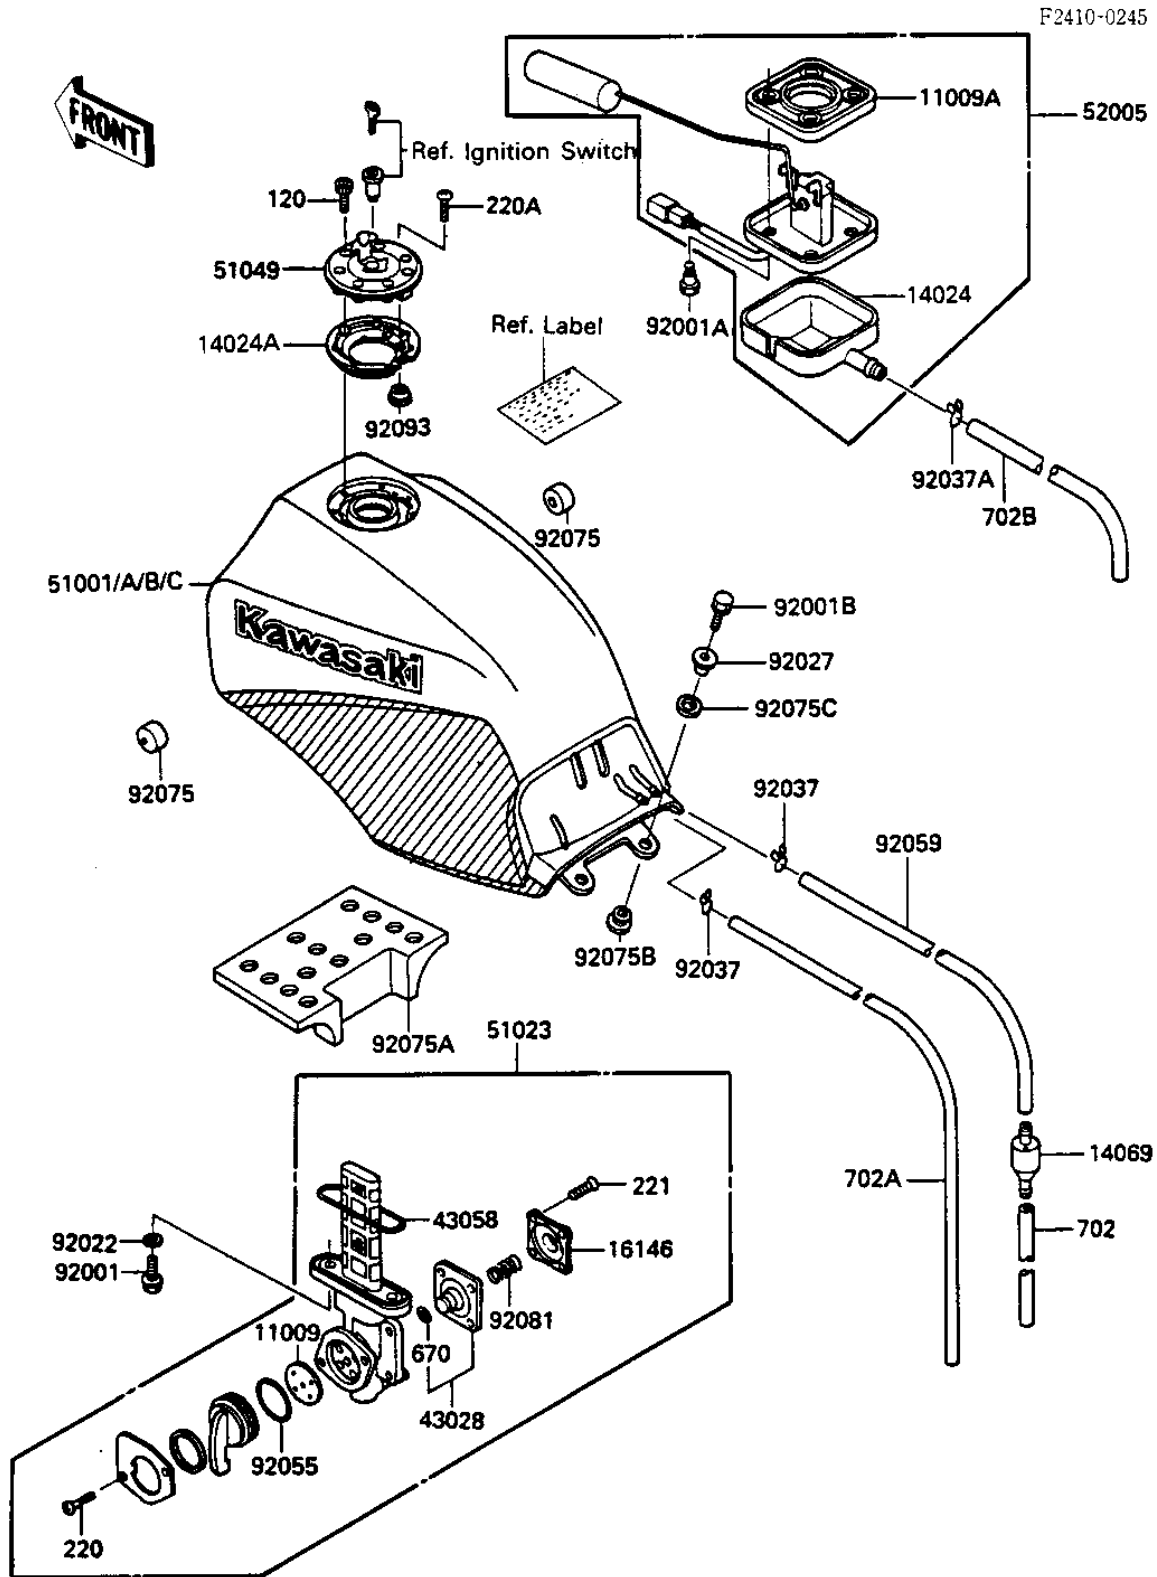

1984 Ninja® PARTS DIAGRAM

FUEL TANK (ZX900-A1)

1984 Ninja® PARTS LIST

FUEL TANK (ZX900-A1)

ITEM NAME	PART NUMBER	QUANTITY
GASKET,TAP VALVE (Ref # 11009)	11009-1194	1
UNAVAILABLE IN PRICE BOOK (Ref # 1109A)	1109-1308	1
COVER,FUEL GAGE (Ref # 14024)	14025-1536	1
COVER (Ref # 14024A)	14025-1913	1
BREATHER,FUEL TANK (Ref # 14069)	14069-1004	1
COVER ASSY,TAP (Ref # 16146)	16146-1005	1
DIAPHRAGM ASSY,TAP (Ref # 43028)	43028-1015	1
"0" RING (Ref # 43058)	51039-010	1
51001-5453-B1 (Canada) (Ref # 51001)	51001-5442-B1	1
51001-5455-M4 (Canada) (Ref # 51001A)	51001-5443-M4	1
TANK-FUEL,F.RED (Ref # 51001B)	51001-5458-B1	1
TANK-FUEL,F.RED (Ref # 51001C)	51001-5458-B1	1
TAP-ASSY,FUEL (Ref # 51023)	51023-1110	1
CAP-TANK,FUEL (Ref # 51049)	51049-1079	1
GAUGE,FUEL (Ref # 52005)	52005-1058	1
BOLT,6X20,FUEL TAP (Ref # 92001)	92001-1091	2
BOLT,6X20,FUEL TAP (Ref # 92001A)	92001-1091	4
BOLT,6X25 (Ref # 92001B)	92002-1137	2
WASHER-PLAIN (Ref # 92022)	92022-183	2
COLLAR 6.8X10X14.5 (Ref # 92027)	92027-156	2
CLAMP FUEL PIPE (Ref # 92037)	92037-010	1
CLAMP FUEL PIPE (Ref # 92037)	92037-010	2
CLAMP,CHAIN OILER (Ref # 92037A)	92037-147	1
"0" RING,TAP LEVER (Ref # 92055)	92055-1027	1
TUBE,7X10X230 (Ref # 92059)	92059-1519	1
DAMPER RUBBER,FL TANK (Ref # 92075)	92075-125	2
DAMPER,FUEL TANK (Ref # 92075A)	92075-1672	1
RUBBER,FENDER COVER (Ref # 92075B)	92075-174	2
DAMPER,FUEL TANK (Ref # 92075C)	92075-1672	2

1984 Ninja® PARTS LIST

FUEL TANK (ZX900-A1)

ITEM NAME	PART NUMBER	QUANTITY
SPRING,TAP (Ref # 92081)	92081-1171	1
OIL SEAL,FUEL TANK (Ref # 92093)	92093-1030	1
BOLT-SOCKET (Ref # 120)	120S0512	7
SCREW PAN HEAD 3X8 (Ref # 220)	220B0308	2
SCREW-PAN-CROS (Ref # 220A)	220C0508	1
SCREW-CSK-CROS,4X14 (Ref # 221)	221B0414	4
"O" RING,4MM (Ref # 670)	670B1504	1
TUBE-BREATHER (BULK) (Ref # 702)	702A071000	1
TUBE-BREATHER (BULK) (Ref # 702A)	702A071000	1
TUBE-BREATHER (BULK) (Ref # 702B)	702A071000	1