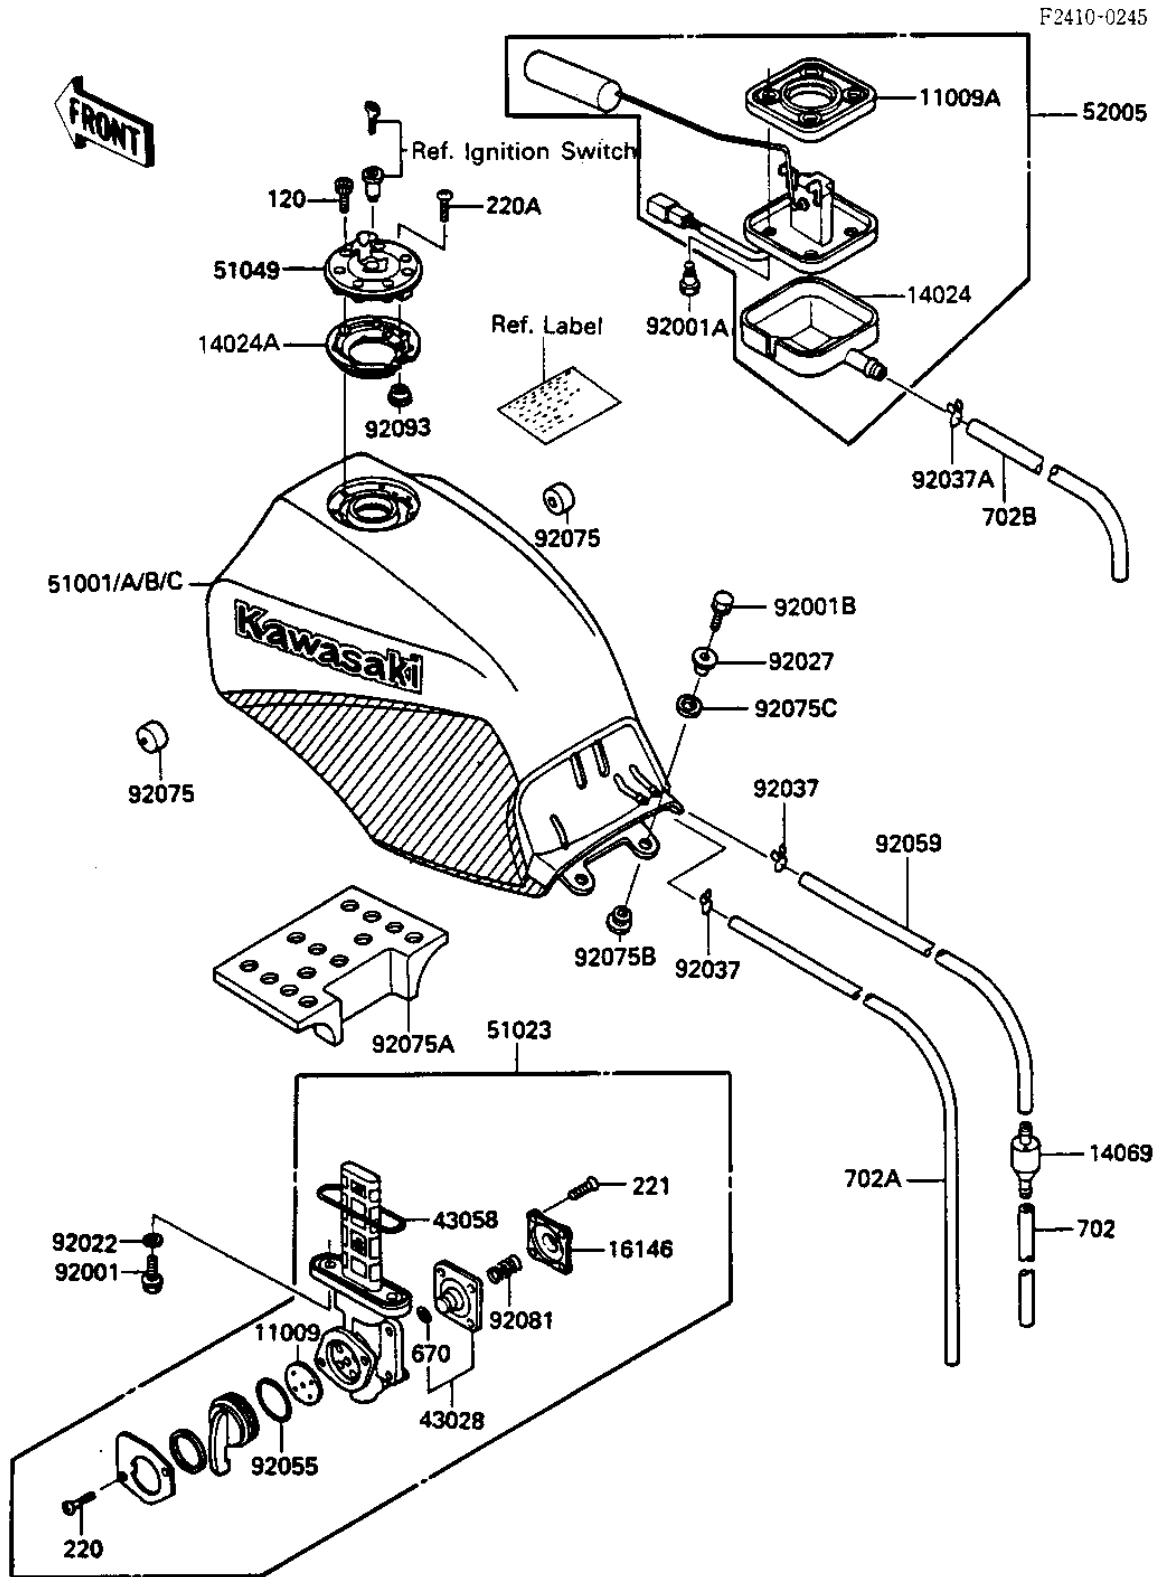

1985 Ninja® PARTS DIAGRAM

FUEL TANK (ZX900-A1)

1985 Ninja® PARTS LIST

FUEL TANK (ZX900-A1)

ITEM NAME	PART NUMBER	QUANTITY
GASKET,TAP VALVE (Ref # 11009)	11009-1194	1
UNAVAILABLE IN PRICE BOOK (Ref # 1109A)	1109-1308	1
COVER,FUEL GAGE (Ref # 14024)	14025-1536	1
COVER (Ref # 14024A)	14025-1913	1
BREATHER,FUEL TANK (Ref # 14069)	14069-1004	1
COVER ASSY,TAP (Ref # 16146)	16146-1005	1
DIAPHRAGM ASSY,TAP (Ref # 43028)	43028-1015	1
"0" RING (Ref # 43058)	51039-010	1
51001-5453-B1 (Canada) (Ref # 51001)	51001-5442-B1	1
51001-5455-M4 (Canada) (Ref # 51001A)	51001-5443-M4	1
TANK-FUEL,F.RED (Ref # 51001B)	51001-5458-B1	1
TANK-FUEL,F.RED (Ref # 51001C)	51001-5458-B1	1
TAP-ASSY,FUEL (Ref # 51023)	51023-1110	1
CAP-TANK,FUEL (Ref # 51049)	51049-1079	1
GAUGE,FUEL (Ref # 52005)	52005-1058	1
BOLT,6X20,FUEL TAP (Ref # 92001)	92001-1091	2
BOLT,6X20,FUEL TAP (Ref # 92001A)	92001-1091	4
BOLT,6X25 (Ref # 92001B)	92002-1137	2
WASHER-PLAIN (Ref # 92022)	92022-183	2
COLLAR 6.8X10X14.5 (Ref # 92027)	92027-156	2
CLAMP FUEL PIPE (Ref # 92037)	92037-010	1
CLAMP FUEL PIPE (Ref # 92037)	92037-010	2
CLAMP,CHAIN OILER (Ref # 92037A)	92037-147	1
"0" RING,TAP LEVER (Ref # 92055)	92055-1027	1
TUBE,7X10X230 (Ref # 92059)	92059-1519	1
DAMPER RUBBER,FL TANK (Ref # 92075)	92075-125	2
DAMPER,FUEL TANK (Ref # 92075A)	92075-1672	1
RUBBER,FENDER COVER (Ref # 92075B)	92075-174	2
DAMPER,FUEL TANK (Ref # 92075C)	92075-1672	2

1985 Ninja® PARTS LIST

FUEL TANK (ZX900-A1)

ITEM NAME	PART NUMBER	QUANTITY
SPRING,TAP (Ref # 92081)	92081-1171	1
OIL SEAL,FUEL TANK (Ref # 92093)	92093-1030	1
BOLT-SOCKET (Ref # 120)	120S0512	7
SCREW PAN HEAD 3X8 (Ref # 220)	220B0308	2
SCREW-PAN-CROS (Ref # 220A)	220C0508	1
SCREW-CSK-CROS,4X14 (Ref # 221)	221B0414	4
"O" RING,4MM (Ref # 670)	670B1504	1
TUBE-BREATHER (BULK) (Ref # 702)	702A071000	1
TUBE-BREATHER (BULK) (Ref # 702A)	702A071000	1
TUBE-BREATHER (BULK) (Ref # 702B)	702A071000	1