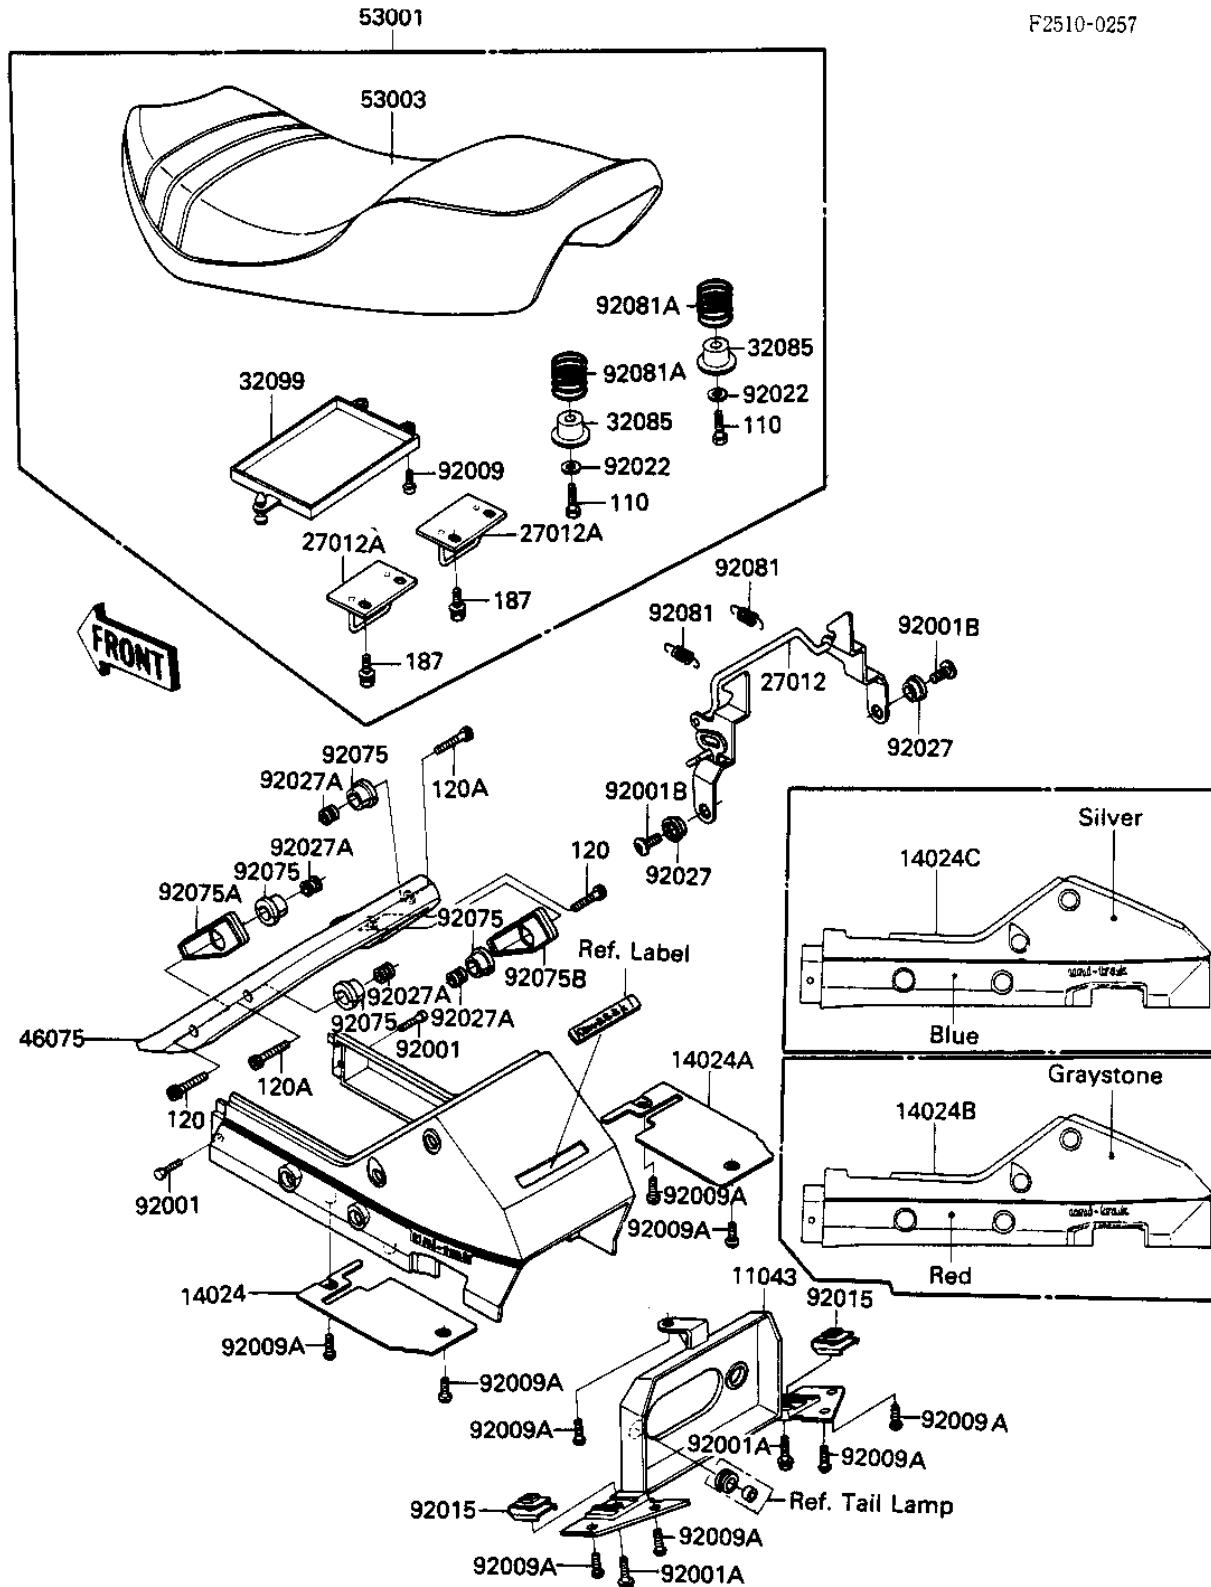

1984 Ninja® PARTS DIAGRAM

SEAT/SEAT COVER (ZX900-A1)

F2510-0257

1984 Ninja® PARTS LIST

SEAT/SEAT COVER (ZX900-A1)

ITEM NAME	PART NUMBER	QUANTITY
BRACKET,TAIL LAMP (Ref # 11043)	11043-1458	1
COVER (Ref # 14024)	14025-1888	1
COVER (Ref # 14024A)	14025-1889	1
COVER,SEAT,F.RED/M.GR (Ref # 14024B)	14025-5179-L7	1
COVER,SEAT,L.P.BLUE/G.SIL (Can (Ref # 14024C)	14025-5180-L8	1
HOOK,SEAT LOCK (Ref # 27012)	27012-1321	1
HOOK, SEAT (Ref # 27012A)	53008-021	2
STOPPER,SEAT (Ref # 32085)	32085-1167	2
CASE (Ref # 32099)	32099-011	1
GRIP,FRAME (Ref # 46075)	46075-1054	1
SEAT-ASSY,DUAL (Ref # 53001)	53001-1370	1
LEATHER,SEAT (Ref # 53003)	53003-1119	1
BOLT,6X12 (Ref # 92001)	92001-1771	2
BOLT (Ref # 92001A)	92001-1826	2
BOLT,8X16 (Ref # 92001B)	92001-1841	2
SCREW (Ref # 92009)	92009-1043	2
SCREW (Ref # 92009A)	92009-1197	9
NUT,TAIL LAMP BRACKET (Ref # 92015)	92015-1346	2
WASHER,6.5X16X2 (Ref # 92022)	92022-1565	2
COLLAR,8.2X13X6 (Ref # 92027)	92027-1565	2
COLLAR,L=14 (Ref # 92027A)	92027-1742	4
DAMPER,FRAME GRIP (Ref # 92075)	92075-1603	4
DAMPER,FRAME GRIP,LH (Ref # 92075A)	92075-1604	1
DAMPER,FRAME GRIP,RH (Ref # 92075B)	92075-1605	1
SPRING,HOOK RETURN (Ref # 92081)	92081-1580	2
SPRING,SEAT (Ref # 92081A)	92081-1664	2
BOLT-UPSET (Ref # 110)	112G0625	2
BOLT-SOCKET,8X35,BLAC (Ref # 120)	120S0835	2
BOLT-SOCKET,8X40,BLAC (Ref # 120A)	120S0840	2

1984 Ninja® PARTS LIST

SEAT/SEAT COVER (ZX900-A1)

ITEM NAME	PART NUMBER	QUANTITY
BOLT 6X14 (Ref # 187)	187B0614	4