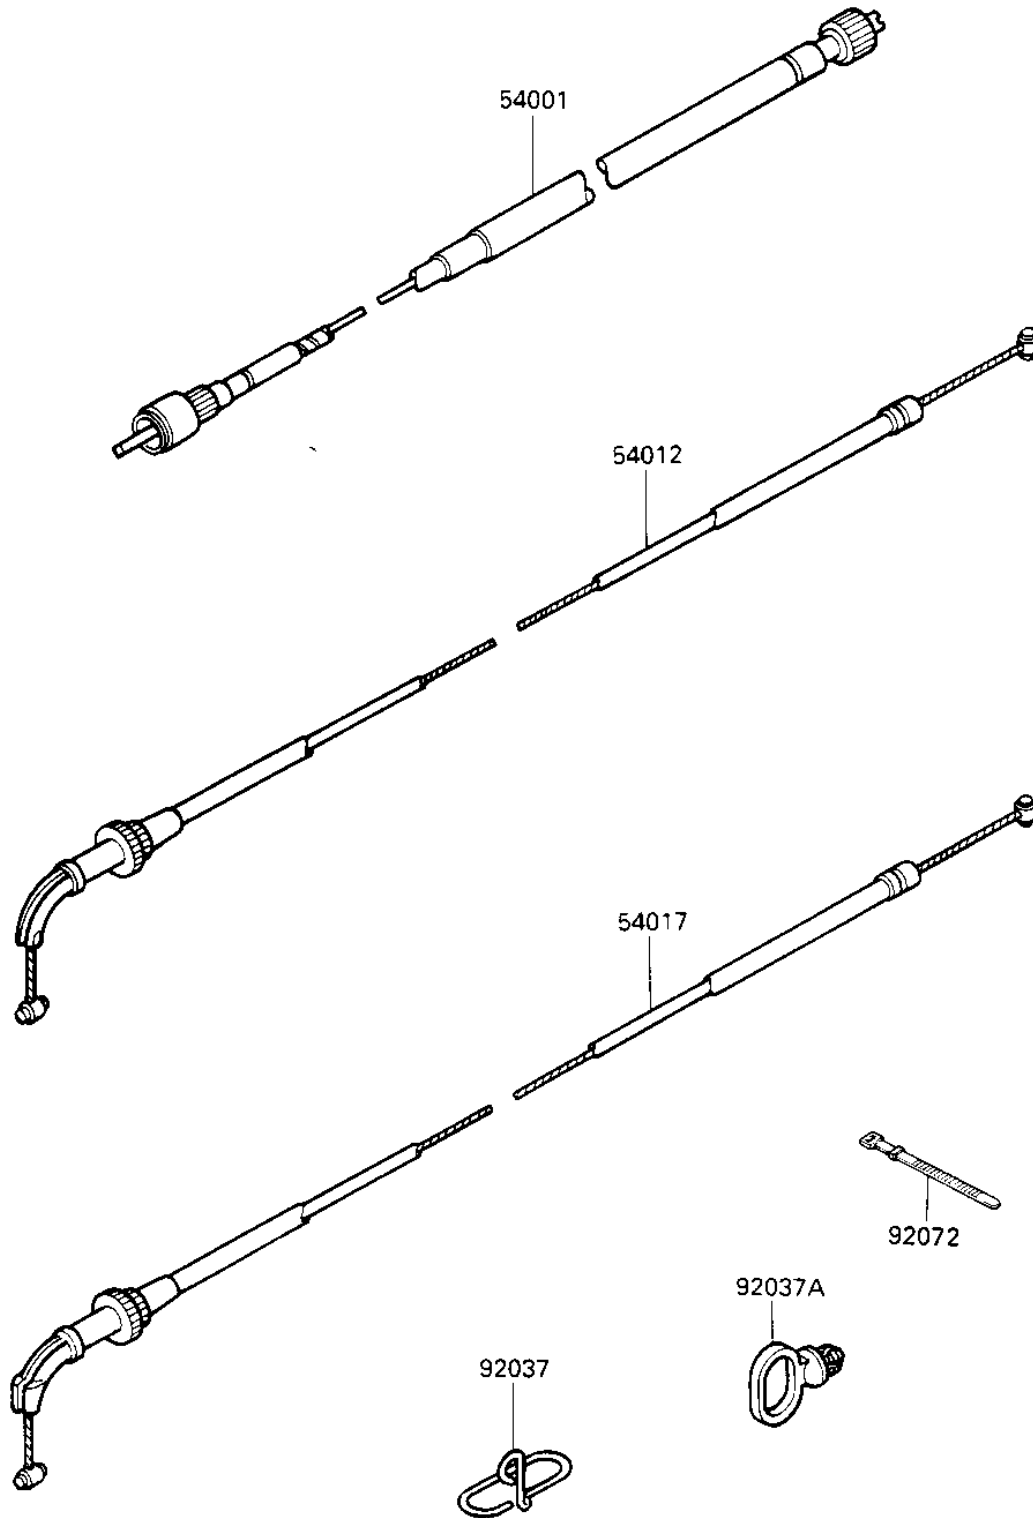

1984 Ninja® PARTS DIAGRAM

CABLES

Part No.

1984 Ninja® PARTS LIST

CABLES

ITEM NAME	PART NUMBER	QUANTITY
CABLE,SPEEDOMETER (Ref # 54001)	54001-1014	1
CABLE-THROTTLE (Ref # 54012)	54012-1220	1
CABLE-STARTER (Ref # 54017)	54017-1053	1
CLAMP,CABLE (Ref # 92037)	92037-1031	1
CLAMP,CABLE (Ref # 92037A)	92037-1459	1
BAND,WIRING HARNESS (Ref # 92072)	92072-056	1