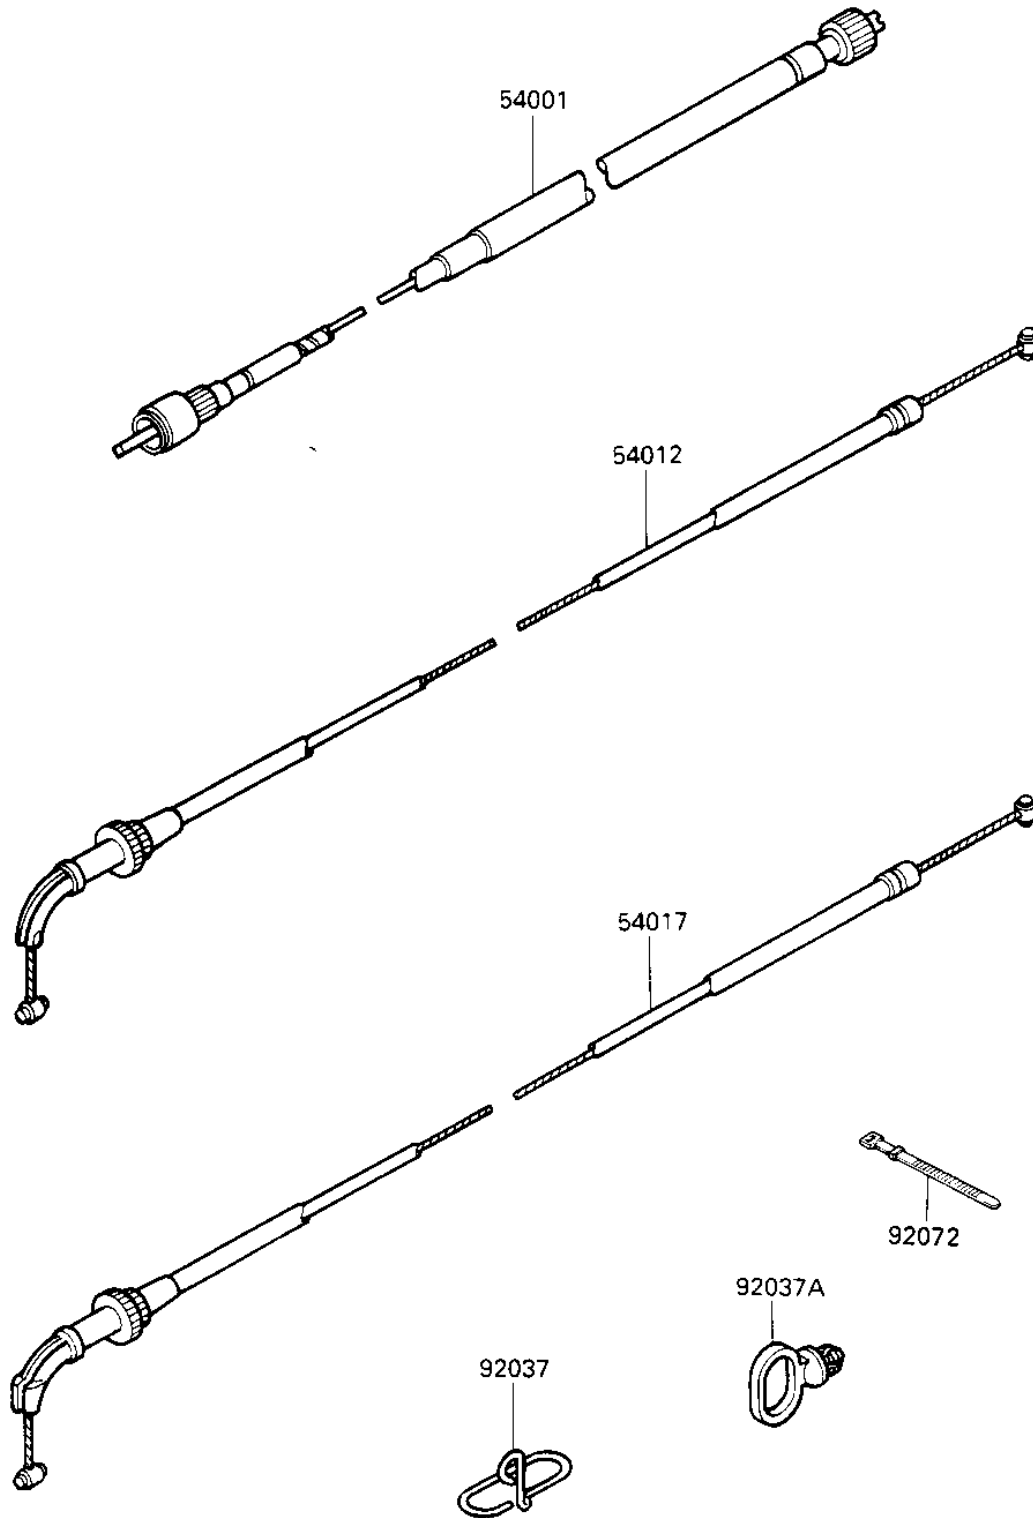

# 1985 Ninja® PARTS DIAGRAM

## CABLES

Part No.

# 1985 Ninja® PARTS LIST

## CABLES

ITEM NAME	PART NUMBER	QUANTITY
CABLE,SPEEDOMETER (Ref # 54001)	54001-1014	1
CABLE-THROTTLE (Ref # 54012)	54012-1220	1
CABLE-STARTER (Ref # 54017)	54017-1053	1
CLAMP,CABLE (Ref # 92037)	92037-1031	1
CLAMP,CABLE (Ref # 92037A)	92037-1459	1
BAND,WIRING HARNESS (Ref # 92072)	92072-056	1