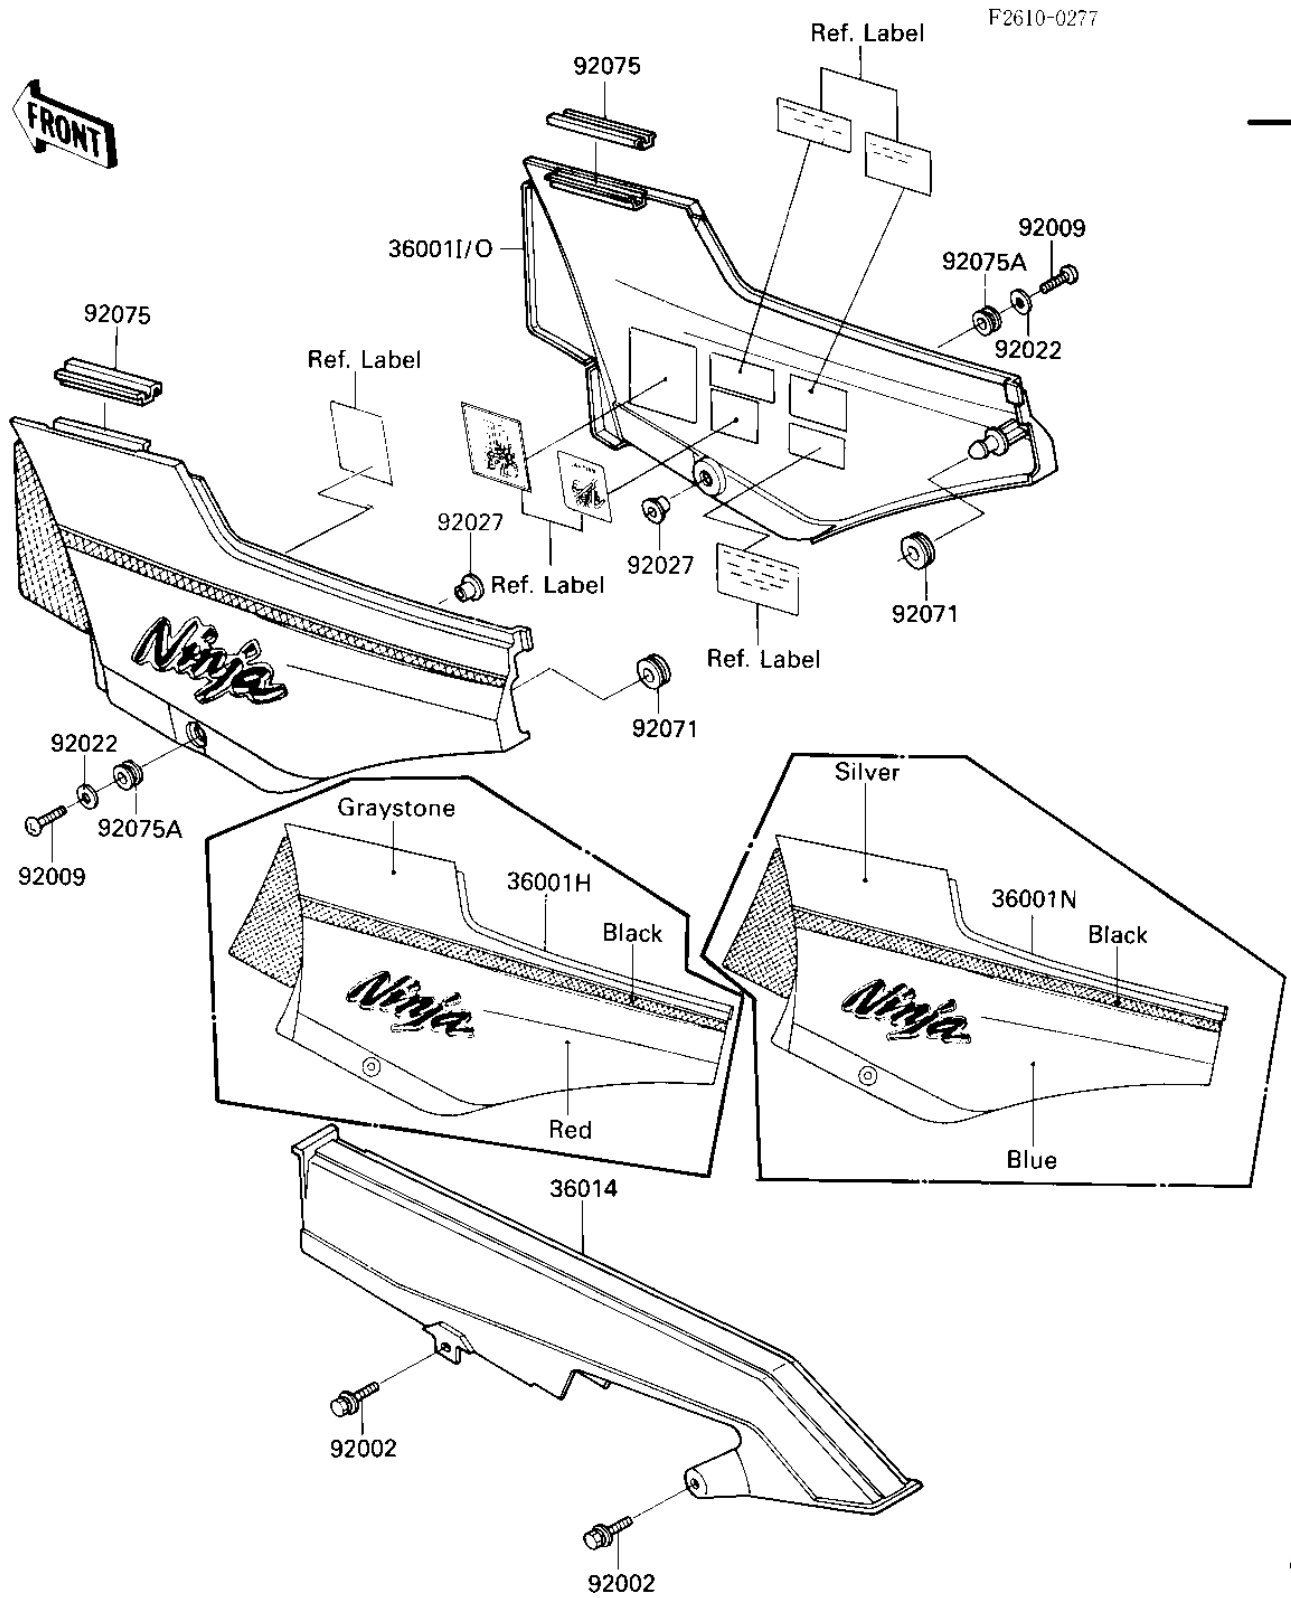

# 1984 Ninja® PARTS DIAGRAM

SIDE COVERS/CHAIN COVER (ZX900-A1)

# 1984 Ninja® PARTS LIST

SIDE COVERS/CHAIN COVER (ZX900-A1)

ITEM NAME	PART NUMBER	QUANTITY
COVER-SIDE,LH,BLACK/R (Ref # 36001H)	36001-5424-L9	1
COVER-SIDE,RH,BLACK/R (Ref # 36001I)	36001-5425-L9	1
COVER-SIDE,LH,BLACK/BLUE/ (Can (Ref # 36001N)	36001-5434-M2	1
COVER-SIDE,RH,BLACK/BLUE/ (Can (Ref # 36001O)	36001-5435-M2	1
CASE-CHAIN (Ref # 36014)	36014-1165	1
BOLT,6X16 (Ref # 92002)	92002-1136	2
SCREW (Ref # 92009)	92009-1663	2
WASHER,6.5X20X1.6 (Ref # 92022)	92022-1619	2
COLLAR (Ref # 92027)	92027-1795	2
GROMMET (Ref # 92071)	92071-056	2
DAMPER,SIDE COVER (Ref # 92075)	92075-1601	2
DAMPER (Ref # 92075A)	92075-1634	2