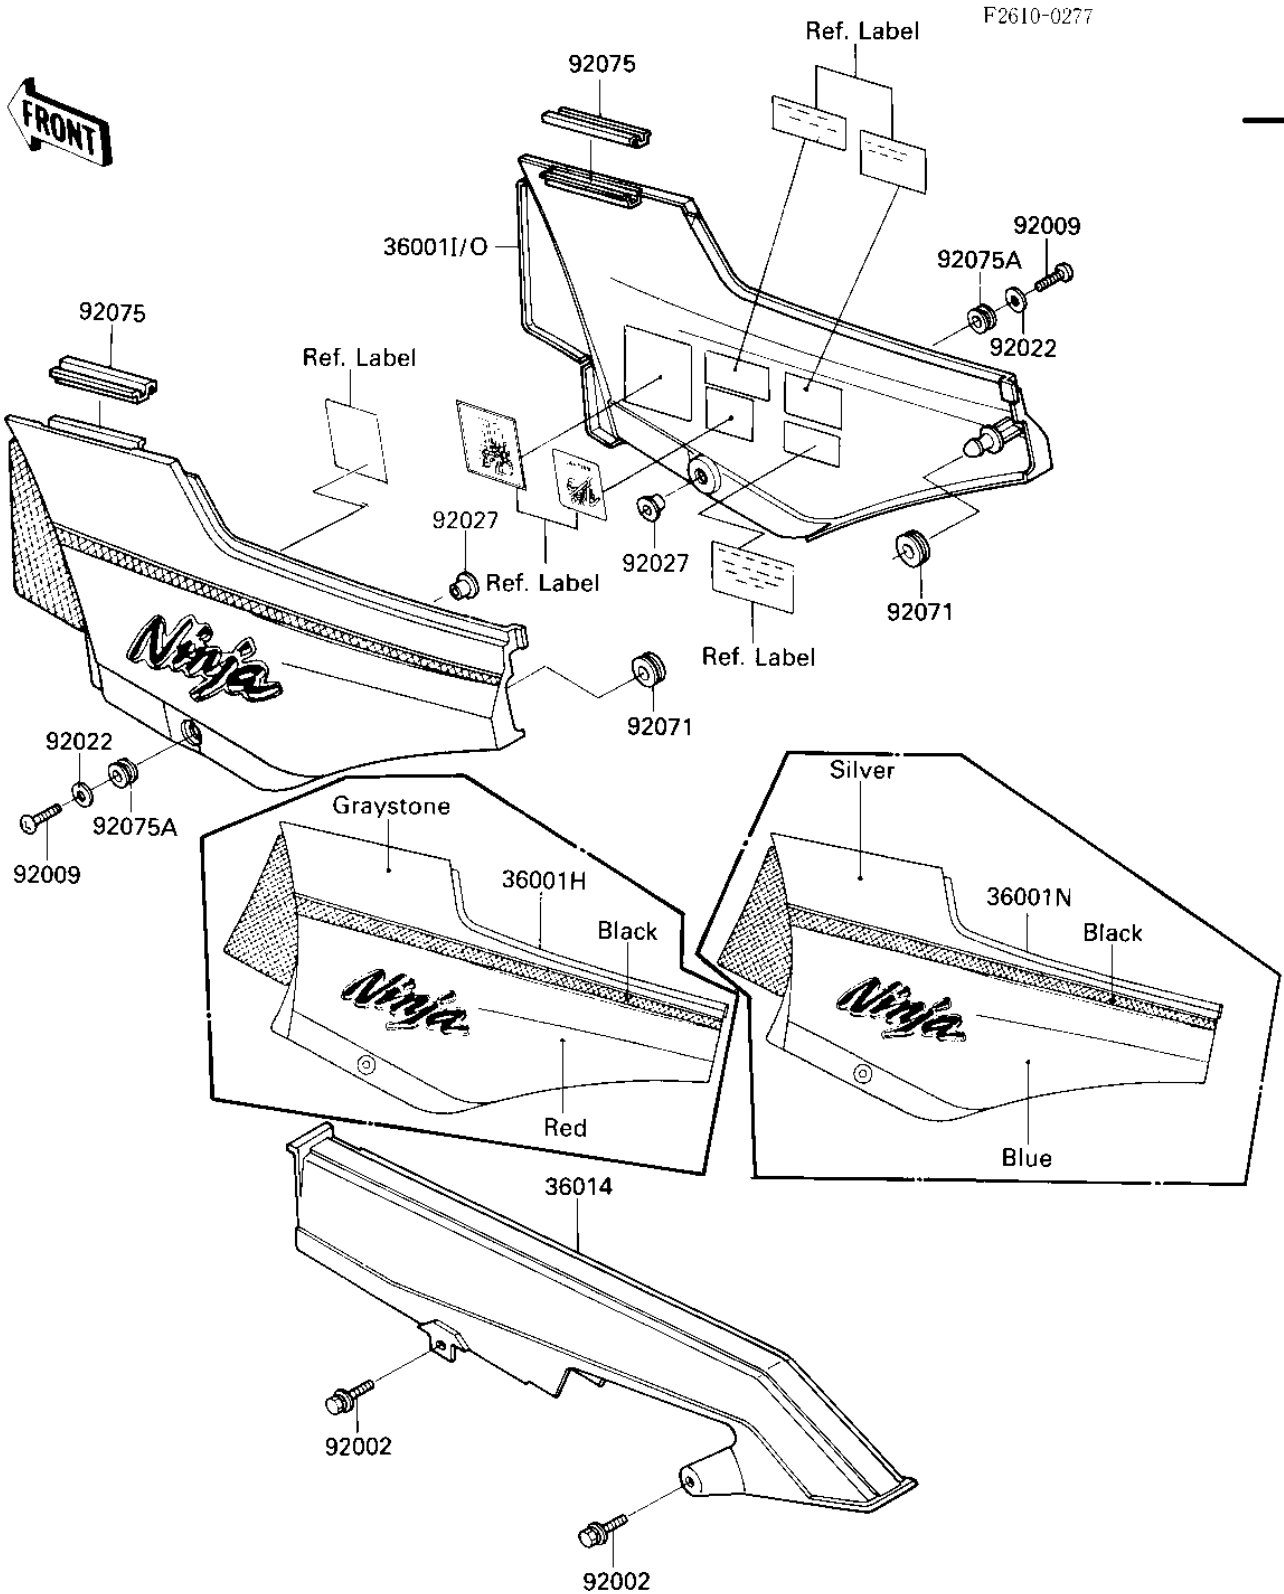

1985 Ninja® PARTS DIAGRAM

SIDE COVERS/CHAIN COVER (ZX900-A1)

1985 Ninja® PARTS LIST

SIDE COVERS/CHAIN COVER (ZX900-A1)

ITEM NAME	PART NUMBER	QUANTITY
COVER-SIDE,LH,BLACK/R (Ref # 36001H)	36001-5424-L9	1
COVER-SIDE,RH,BLACK/R (Ref # 36001I)	36001-5425-L9	1
COVER-SIDE,LH,BLACK/BLUE/ (Can (Ref # 36001N)	36001-5434-M2	1
COVER-SIDE,RH,BLACK/BLUE/ (Can (Ref # 36001O)	36001-5435-M2	1
CASE-CHAIN (Ref # 36014)	36014-1165	1
BOLT,6X16 (Ref # 92002)	92002-1136	2
SCREW (Ref # 92009)	92009-1663	2
WASHER,6.5X20X1.6 (Ref # 92022)	92022-1619	2
COLLAR (Ref # 92027)	92027-1795	2
GROMMET (Ref # 92071)	92071-056	2
DAMPER,SIDE COVER (Ref # 92075)	92075-1601	2
DAMPER (Ref # 92075A)	92075-1634	2