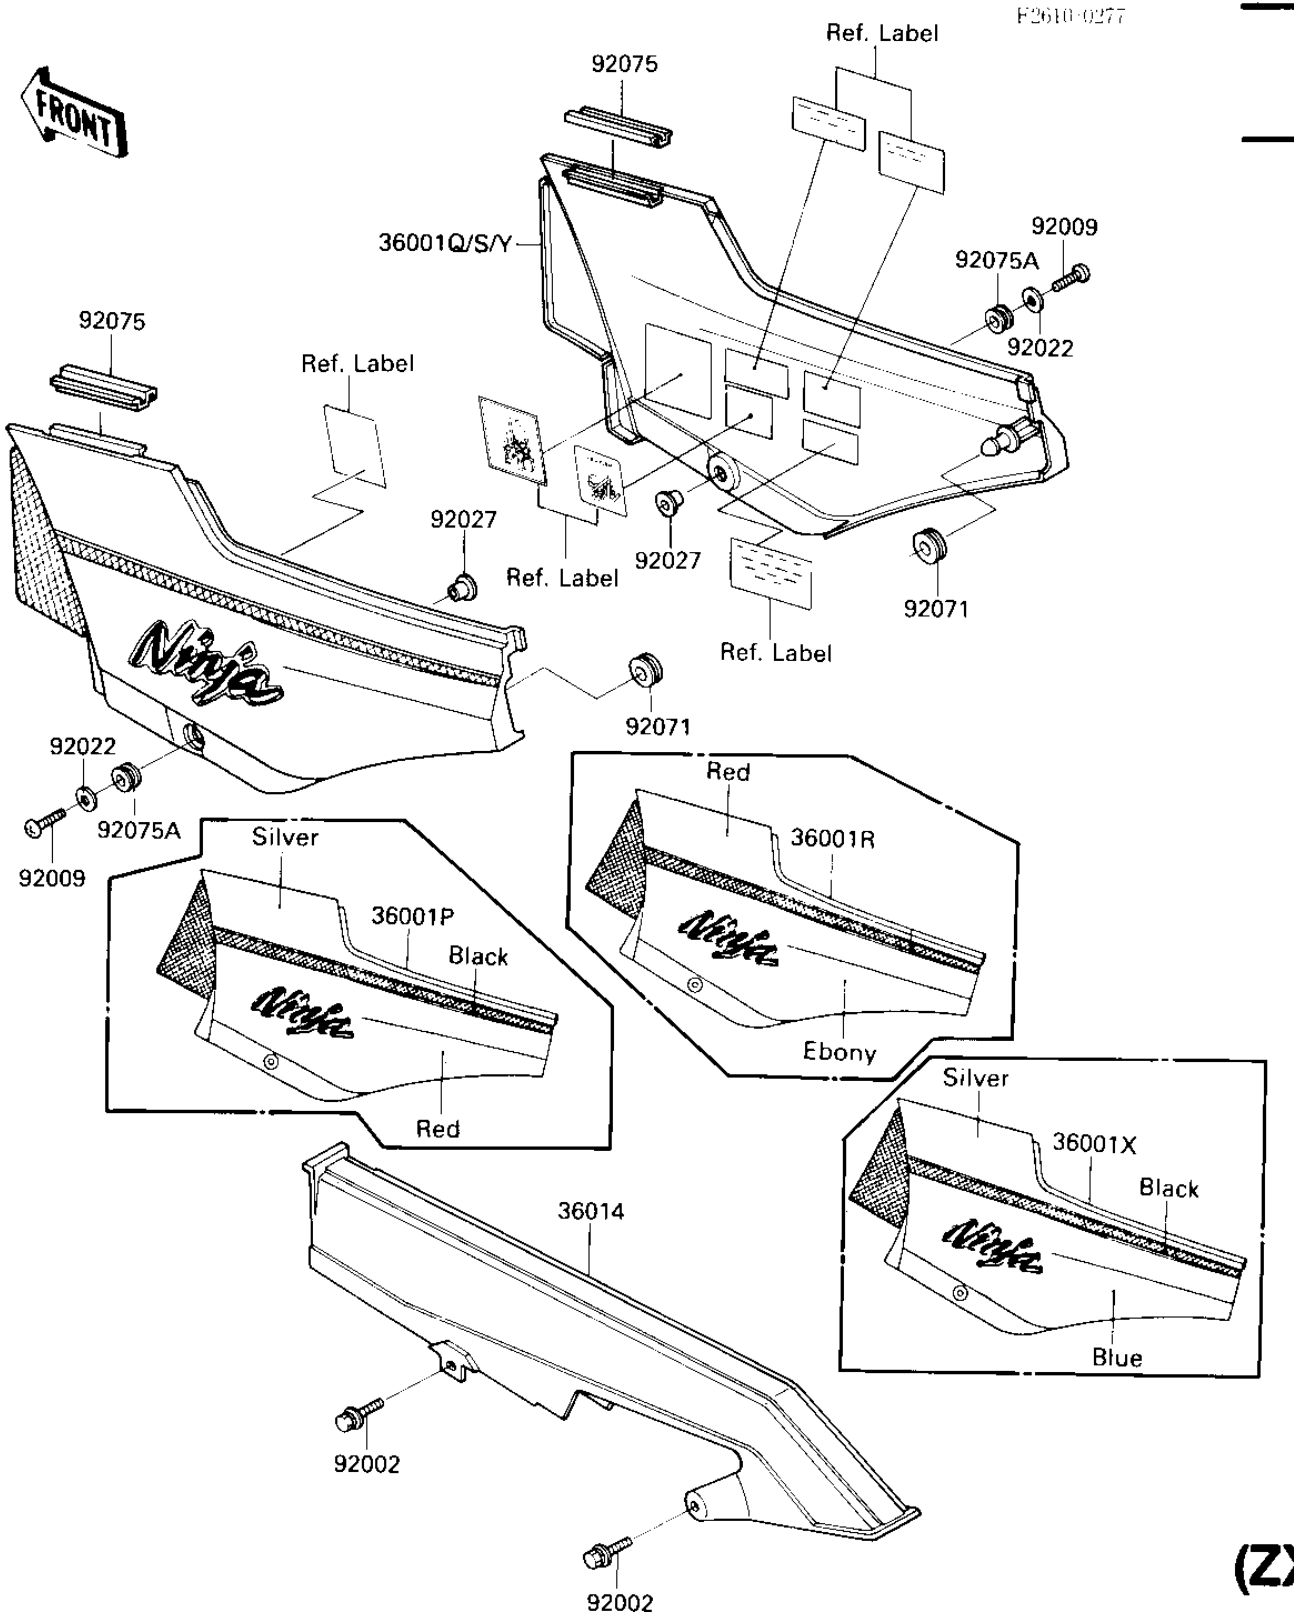

1985 Ninja® PARTS DIAGRAM

SIDE COVERS/CHAIN COVER (ZX900-A2)

1985 Ninja® PARTS LIST

SIDE COVERS/CHAIN COVER (ZX900-A2)

ITEM NAME	PART NUMBER	QUANTITY
COVER-SIDE,LH,BLACK/R (Ref # 36001P)	36001-5436-M8	1
COVER-SIDE,RH;BLACK/R (Ref # 36001Q)	36001-5437-M8	1
COVER-SIDE,LH,EBONY/F (Ref # 36001R)	36001-5444-J3	1
COVER-SIDE,RH,EBONY/F (Ref # 36001S)	36001-5445-J3	1
COVER-SIDE,LH,BLACK/BLUE/ (Can (Ref # 36001X)	36001-5474-M2	1
COVER-SIDE,RH,BLACK/BLUE/ (Can (Ref # 36001Y)	36001-5475-M2	1
CASE-CHAIN (Ref # 36014)	36014-1165	1
BOLT,6X16 (Ref # 92002)	92002-1136	2
SCREW (Ref # 92009)	92009-1663	2
WASHER,6.5X20X1.6 (Ref # 92022)	92022-1619	2
COLLAR (Ref # 92027)	92027-1795	2
GROMMET (Ref # 92071)	92071-056	2
DAMPER,SIDE COVER (Ref # 92075)	92075-1601	2
DAMPER (Ref # 92075A)	92075-1634	2