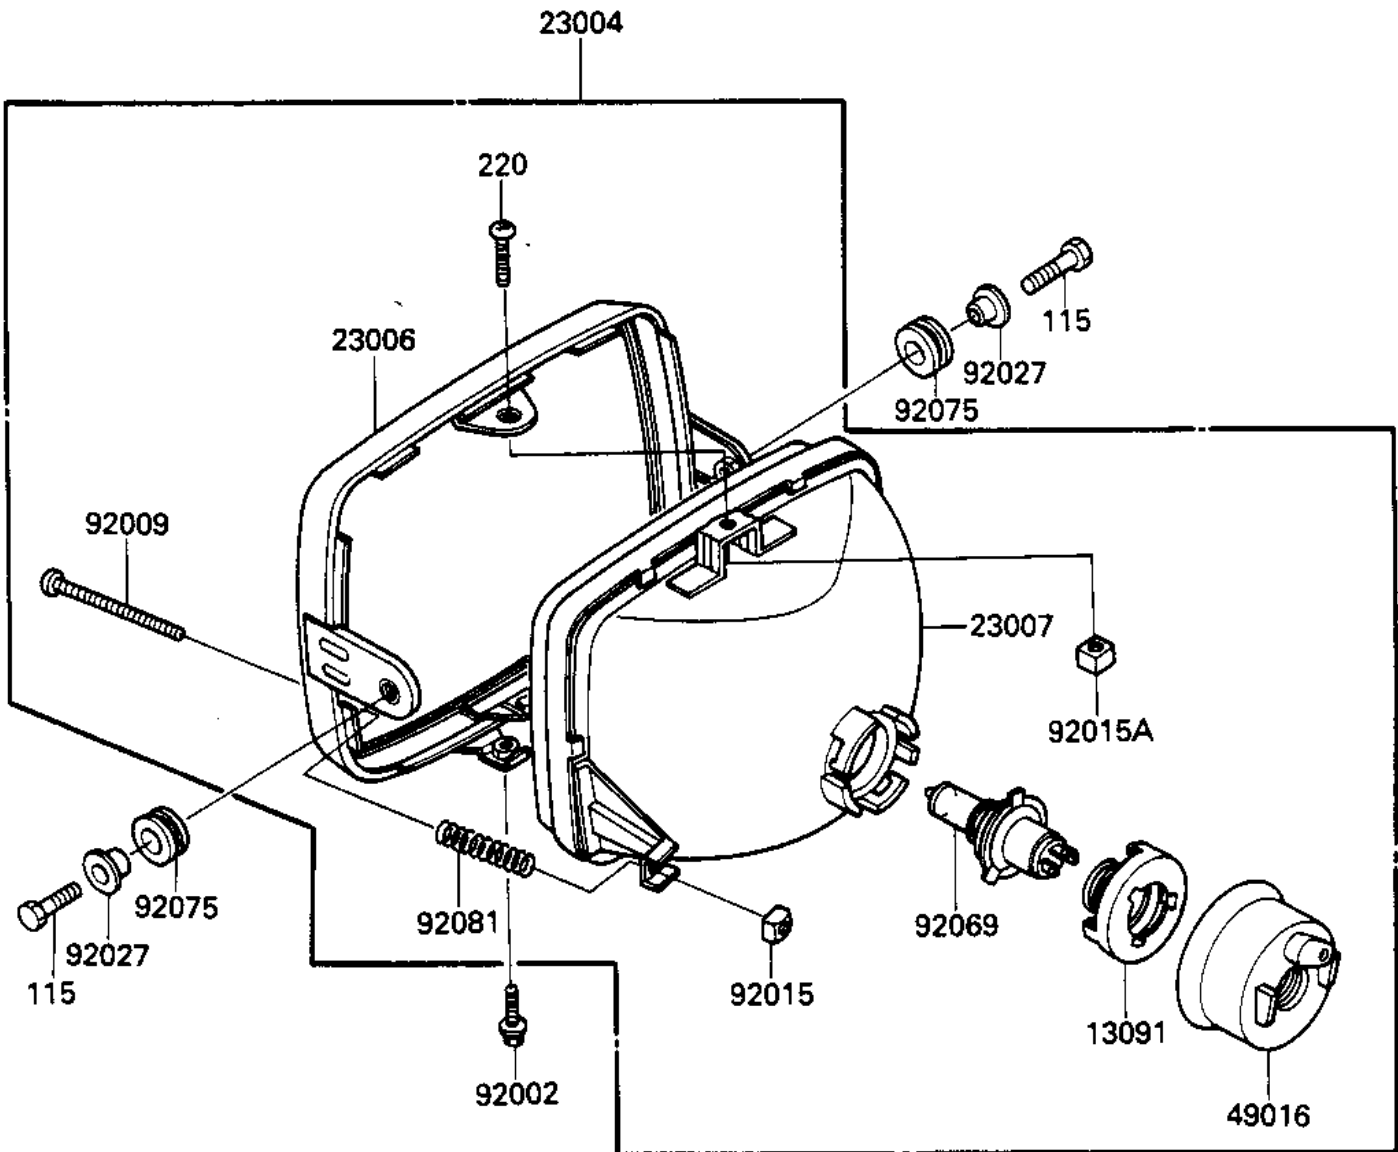

# 1984 Ninja® PARTS DIAGRAM

HEADLIGHT

F2710-0230

# 1984 Ninja® PARTS LIST

## HEADLIGHT

ITEM NAME	PART NUMBER	QUANTITY
HOLDER,HEAD LAMP SOCK (Ref # 13091)	13091-1036	1
LAMP-HEAD (Ref # 23004)	23004-1164	1
RIM-LAMP (Ref # 23006)	23006-1054	1
LENS-COMP (Ref # 23007)	23007-1109	1
COVER,HEAD LAMP SOCKE (Ref # 49016)	49016-1023	1
BOLT (Ref # 92002)	92002-1350	1
SCREW,HEAD LAMP LENS (Ref # 92009)	92009-1047	1
NUT,4MM (Ref # 92015)	23020-018	1
NUT,5MM (Ref # 92015A)	92015-1157	2
COLLAR,FUEL TANK FITT (Ref # 92027)	92027-1134	2
BULB,12V-60/55W (Ref # 92069)	92069-1002	1
DAMPER (Ref # 92075)	92160-1007	2
SPRING,HEAD LAMP LENS (Ref # 92081)	92081-1103	1
BOLT-SMALL-UPSET 8X25 (Ref # 115)	115G0825	2
SCREW PAN HEAD 5X12 (Ref # 220)	220B0512	2