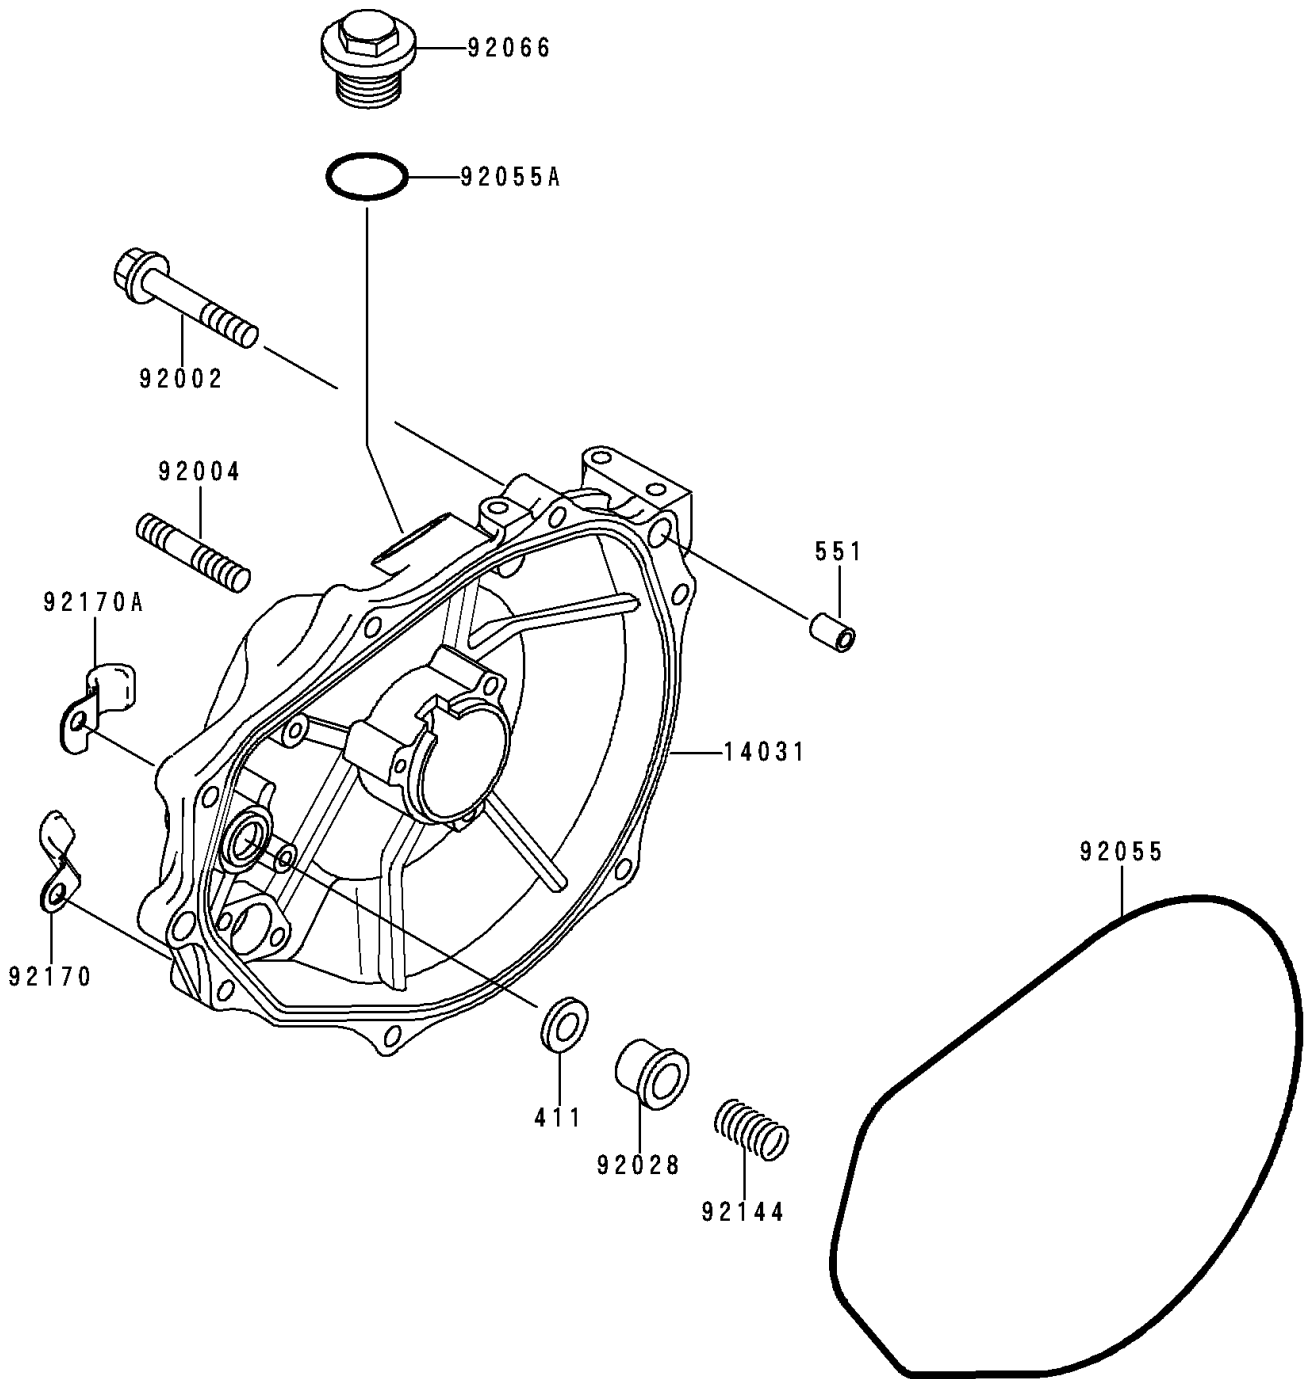

1998 Xi Sport PARTS DIAGRAM

Engine Cover(s)

E1431

1998 Xi Sport PARTS LIST

Engine Cover(s)

ITEM NAME	PART NUMBER	QUANTITY
WASHER-PLAIN,5MM (Ref # 411)	411S0500	1
PIN-DOWEL (Ref # 551)	551R0812	2
COVER-GENERATOR (Ref # 14031)	14031-3721	1
BOLT,6X30 (Ref # 92002)	92002-3726	7
STUD (Ref # 92004)	92004-3710	2
BUSHING (Ref # 92028)	92028-3718	1
RING-O,GENERATOR COVER (Ref # 92055)	92055-3712	1
RING-O (Ref # 92055A)	92055-515	1
PLUG (Ref # 92066)	92066-3739	1
SPRING (Ref # 92144)	92144-3728	1
CLAMP (Ref # 92170)	92170-3735	1
CLAMP (Ref # 92170A)	92170-3736	1