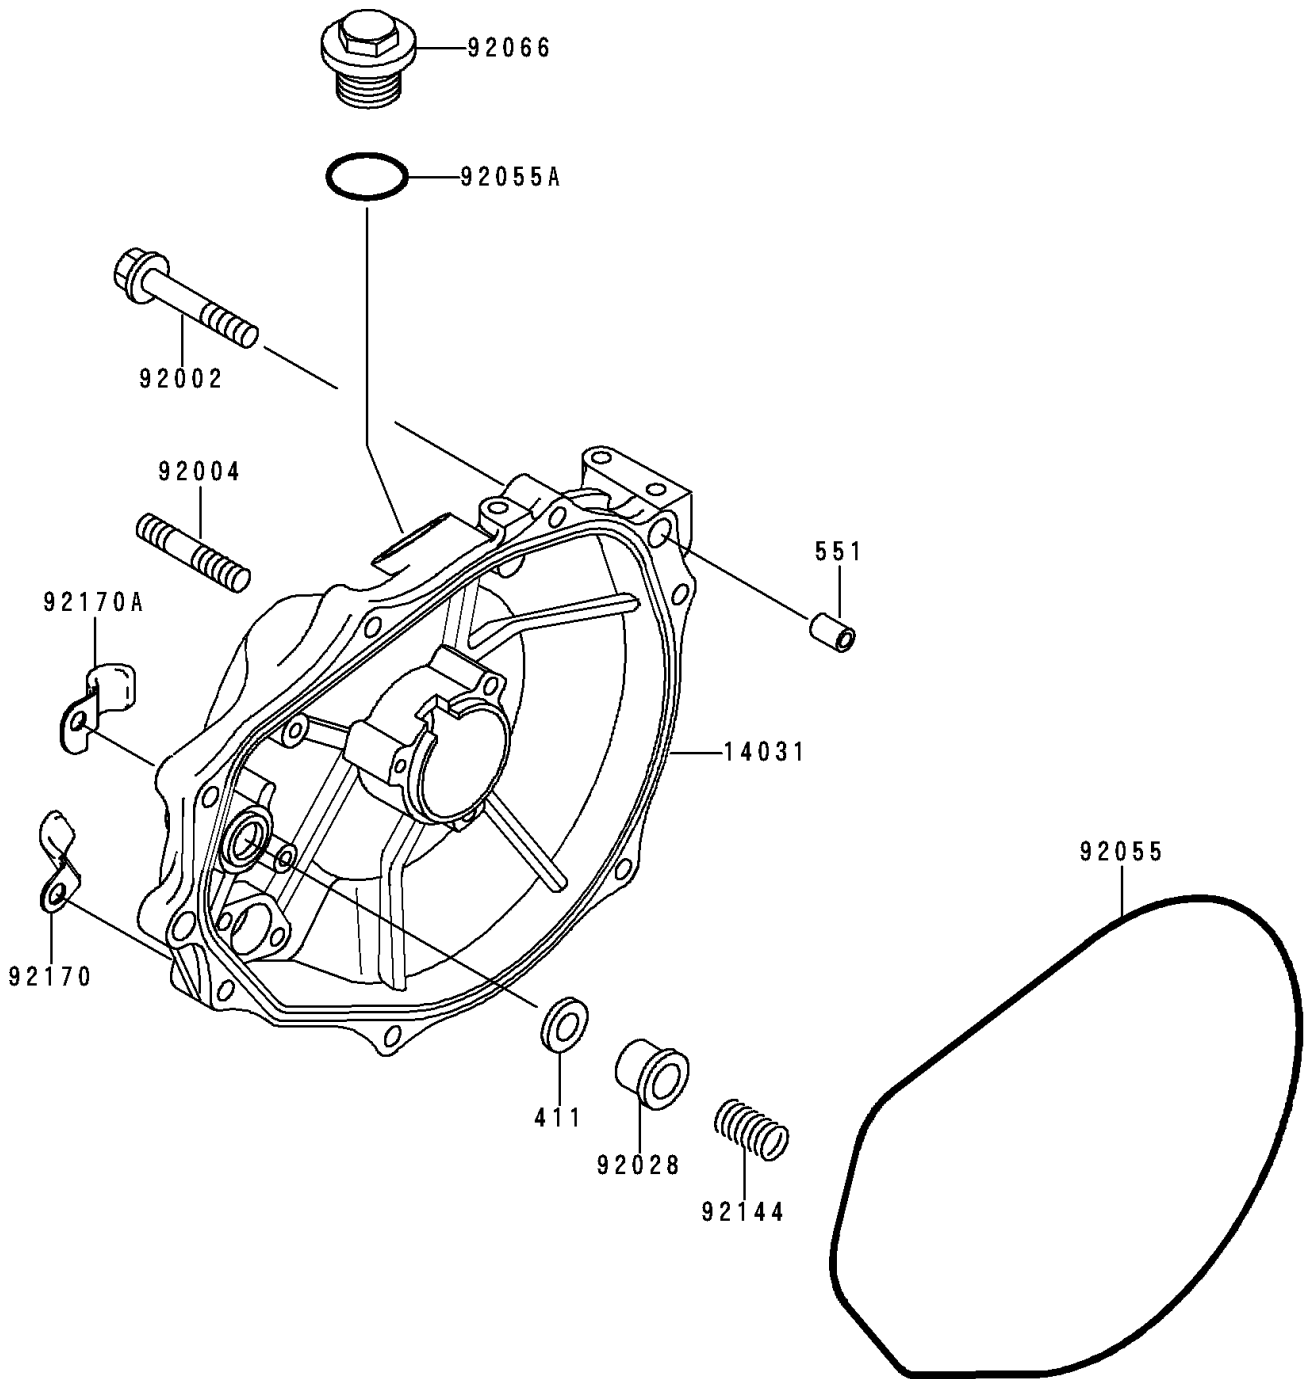

1999 Xi Sport PARTS DIAGRAM

Engine Cover(s)

E1431

1999 Xi Sport PARTS LIST

Engine Cover(s)

ITEM NAME	PART NUMBER	QUANTITY
WASHER-PLAIN,5MM (Ref # 411)	411S0500	1
PIN-DOWEL (Ref # 551)	551R0812	2
COVER-GENERATOR (Ref # 14031)	14031-3721	1
BOLT,6X30 (Ref # 92002)	92002-3726	7
STUD (Ref # 92004)	92004-3710	2
BUSHING (Ref # 92028)	92028-3718	1
RING-O,GENERATOR COVER (Ref # 92055)	92055-3712	1
RING-O (Ref # 92055A)	92055-515	1
PLUG (Ref # 92066)	92066-3739	1
SPRING (Ref # 92144)	92144-3728	1
CLAMP (Ref # 92170)	92170-3735	1
CLAMP (Ref # 92170A)	92170-3736	1