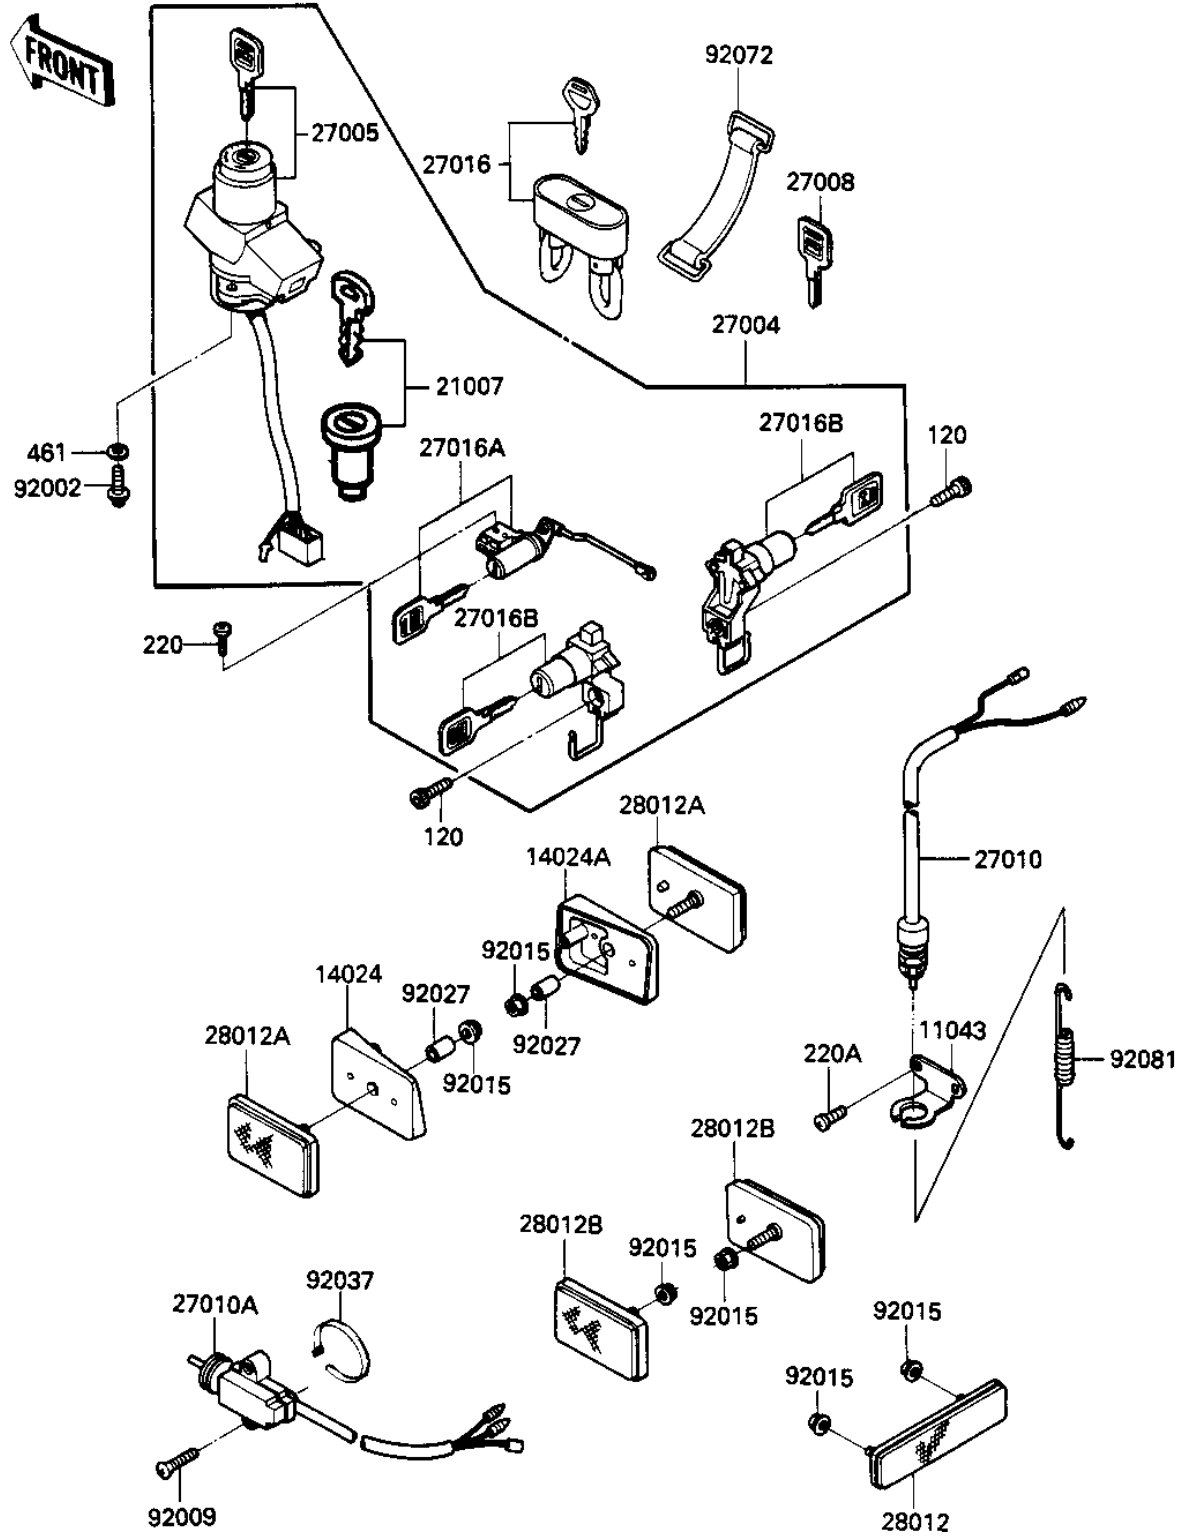

1984 Ninja® PARTS DIAGRAM

IGNITION SWITCH/LOCKS/REFLECTORS

F2770-0252

1984 Ninja® PARTS LIST

IGNITION SWITCH/LOCKS/REFLECTORS

ITEM NAME	PART NUMBER	QUANTITY
BRACKET,RR BRAKE SWIT (Ref # 11043)	11043-1451	1
COVER,REFLECTOR,FR (Ref # 14024)	14025-1886	1
COVER,REFLECTOR,FR (Ref # 14024A)	14025-1887	1
ROTOR,TANK CAP (Ref # 21007)	21007-5008	1
SWITCH-ASSY (Ref # 27004)	27004-5273	1
SWITCH-ASSY-IGNITION (Ref # 27005)	27005-5035	1
KEY-LOCK,BLANK (Ref # 27008)	27008-1103	1
SWITCH,BRAKE LAMP (Ref # 27010)	27010-1019	1
SWITCH,SIDE STAND (Ref # 27010A)	27010-1169	1
LOCK-ASSY (Ref # 27016)	27016-1051	1
LOCK-ASSY,SEAT (Ref # 27016A)	27016-5079	1
LOCK-ASSY,HELMET (Ref # 27016B)	27016-5080	2
REFLECTOR,REAR REFLEX (Ref # 28012)	28012-1005	2
REFLECTOR-REFLEX,FR (Ref # 28012A)	28012-1052	2
REFLECTOR-REFLEX,RR (Ref # 28012B)	28012-1054	2
BOLT (Ref # 92002)	92002-1333	2
SCREW (Ref # 92009)	92009-1359	2
NUT,FLANGED,5MM (Ref # 92015)	92015-1259	6
COLLAR,5X8X14.5 (Ref # 92027)	92027-1789	2
CLAMP,HARNESS (Ref # 92037)	92037-1576	1
BAND,BATTERY (Ref # 92072)	92072-071	1
SPRING,BRAKE LAMP SWI (Ref # 92081)	92081-1673	1
BOLT-SOCKET (Ref # 120)	120S0612	2
SCREW PAN HEAD 5X12 (Ref # 220)	220B0512	2
SCREW PAN HEAD 6X8 (Ref # 220A)	220B0608	2
WASHER SPRING 6MM (Ref # 461)	461F0600	2